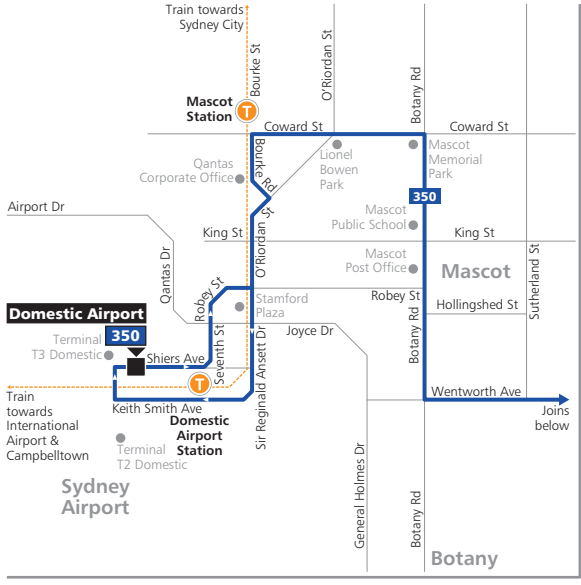

Routes 313, 350, 356

1. **Legend**
2. Bus route
   - 313 Bus route number
   - Bus route start/finish
   - T Train line/station
   - L Light rail line/stop

Diagrammatic Map
North
Not to Scale

transportnsw.info