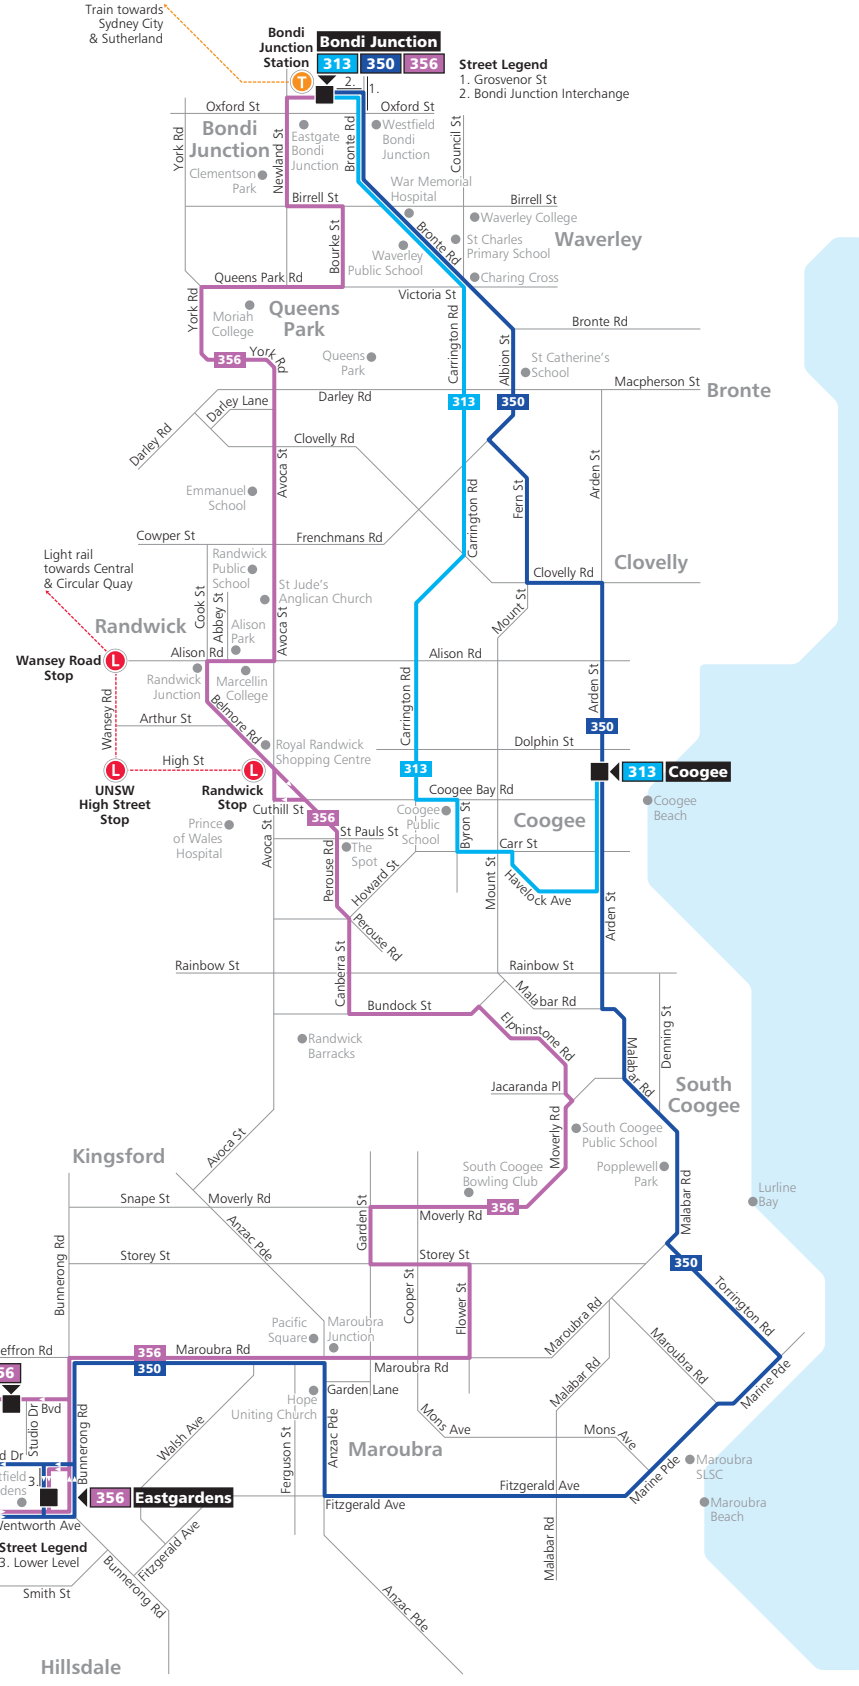

Routes 313, 350, 356

1. **Legend**
2. Bus route
   - 313 Bus route number
   - Bus route start/finish
   - T Train line/station
   - L Light rail line/stop

Diagrammatic Map
North
Not to Scale

transportnsw.info