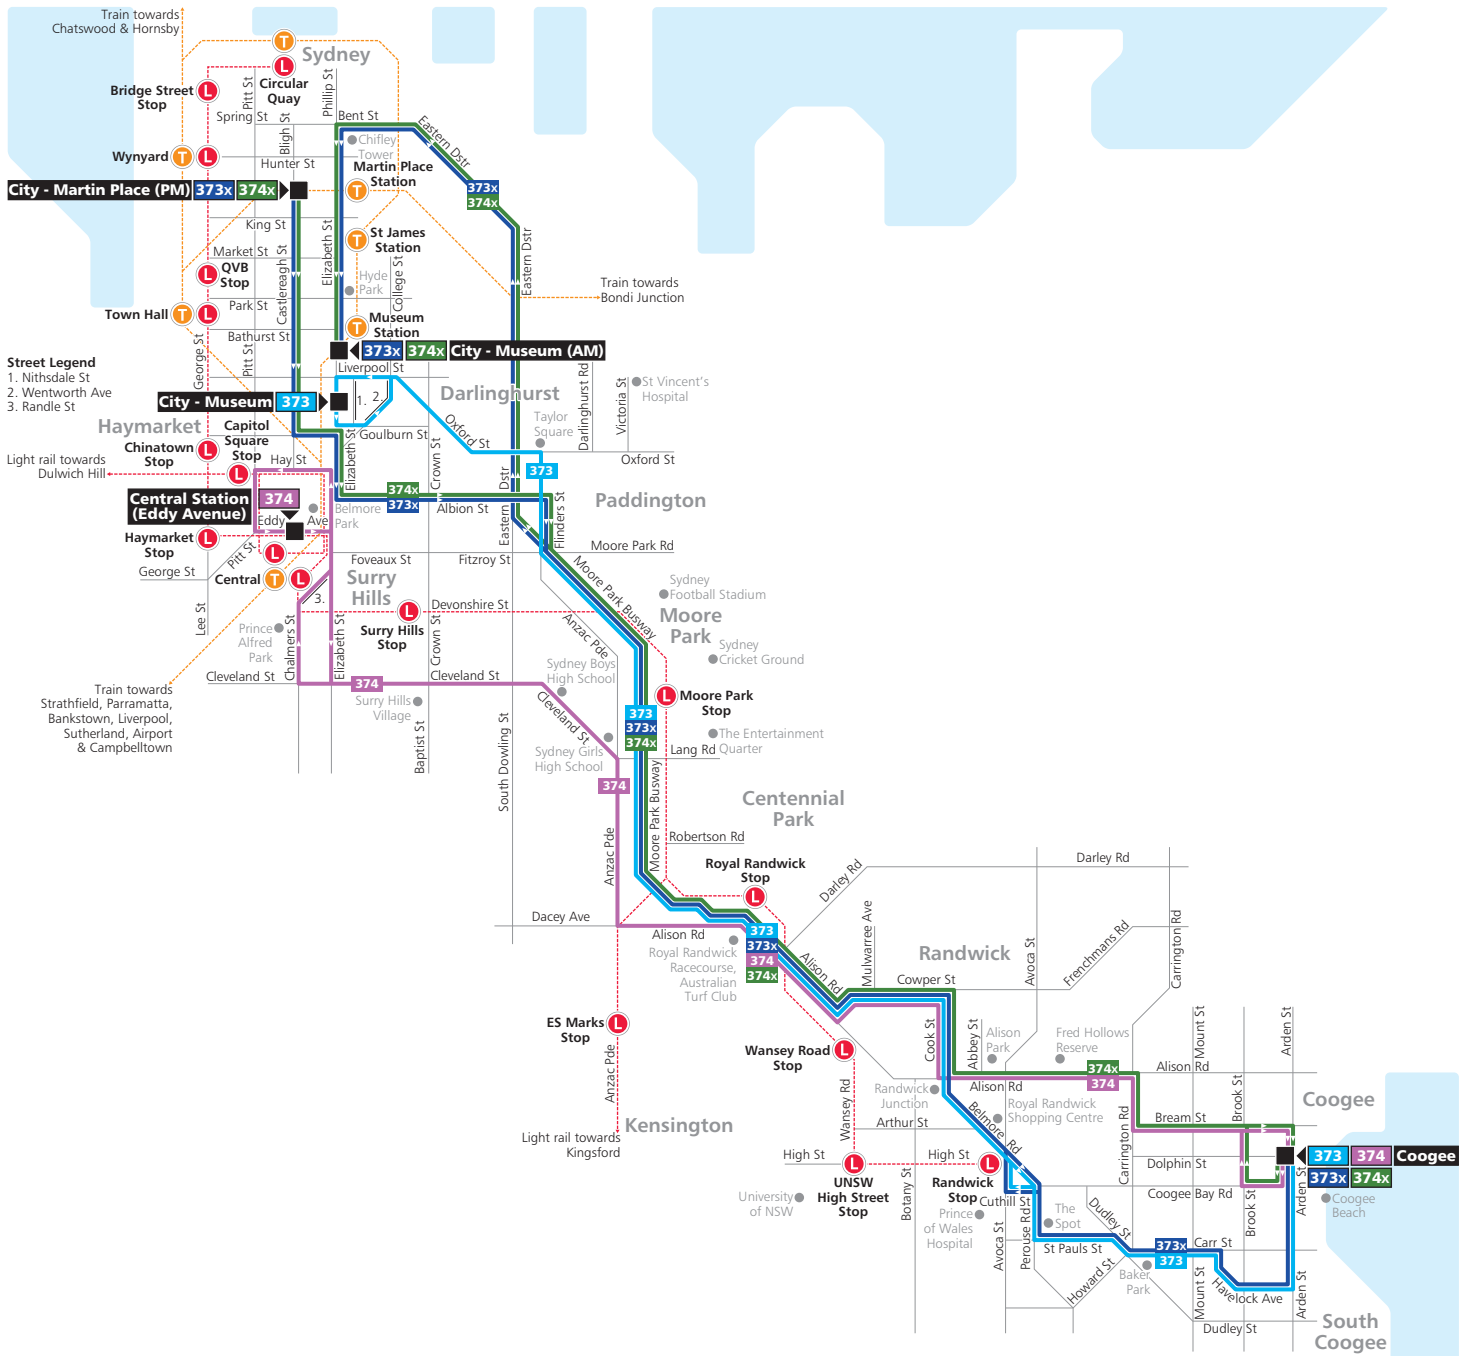

## Routes 373x and 374x to City Museum

Picks up and sets down passengers at all stops to Cowper St, Randwick, then operates EXPRESS (via Eastern Distributor) to Chifley Tower, Bent St (City), then sets down passengers in Elizabeth St at Martin Place, St James Station and Museum Station.