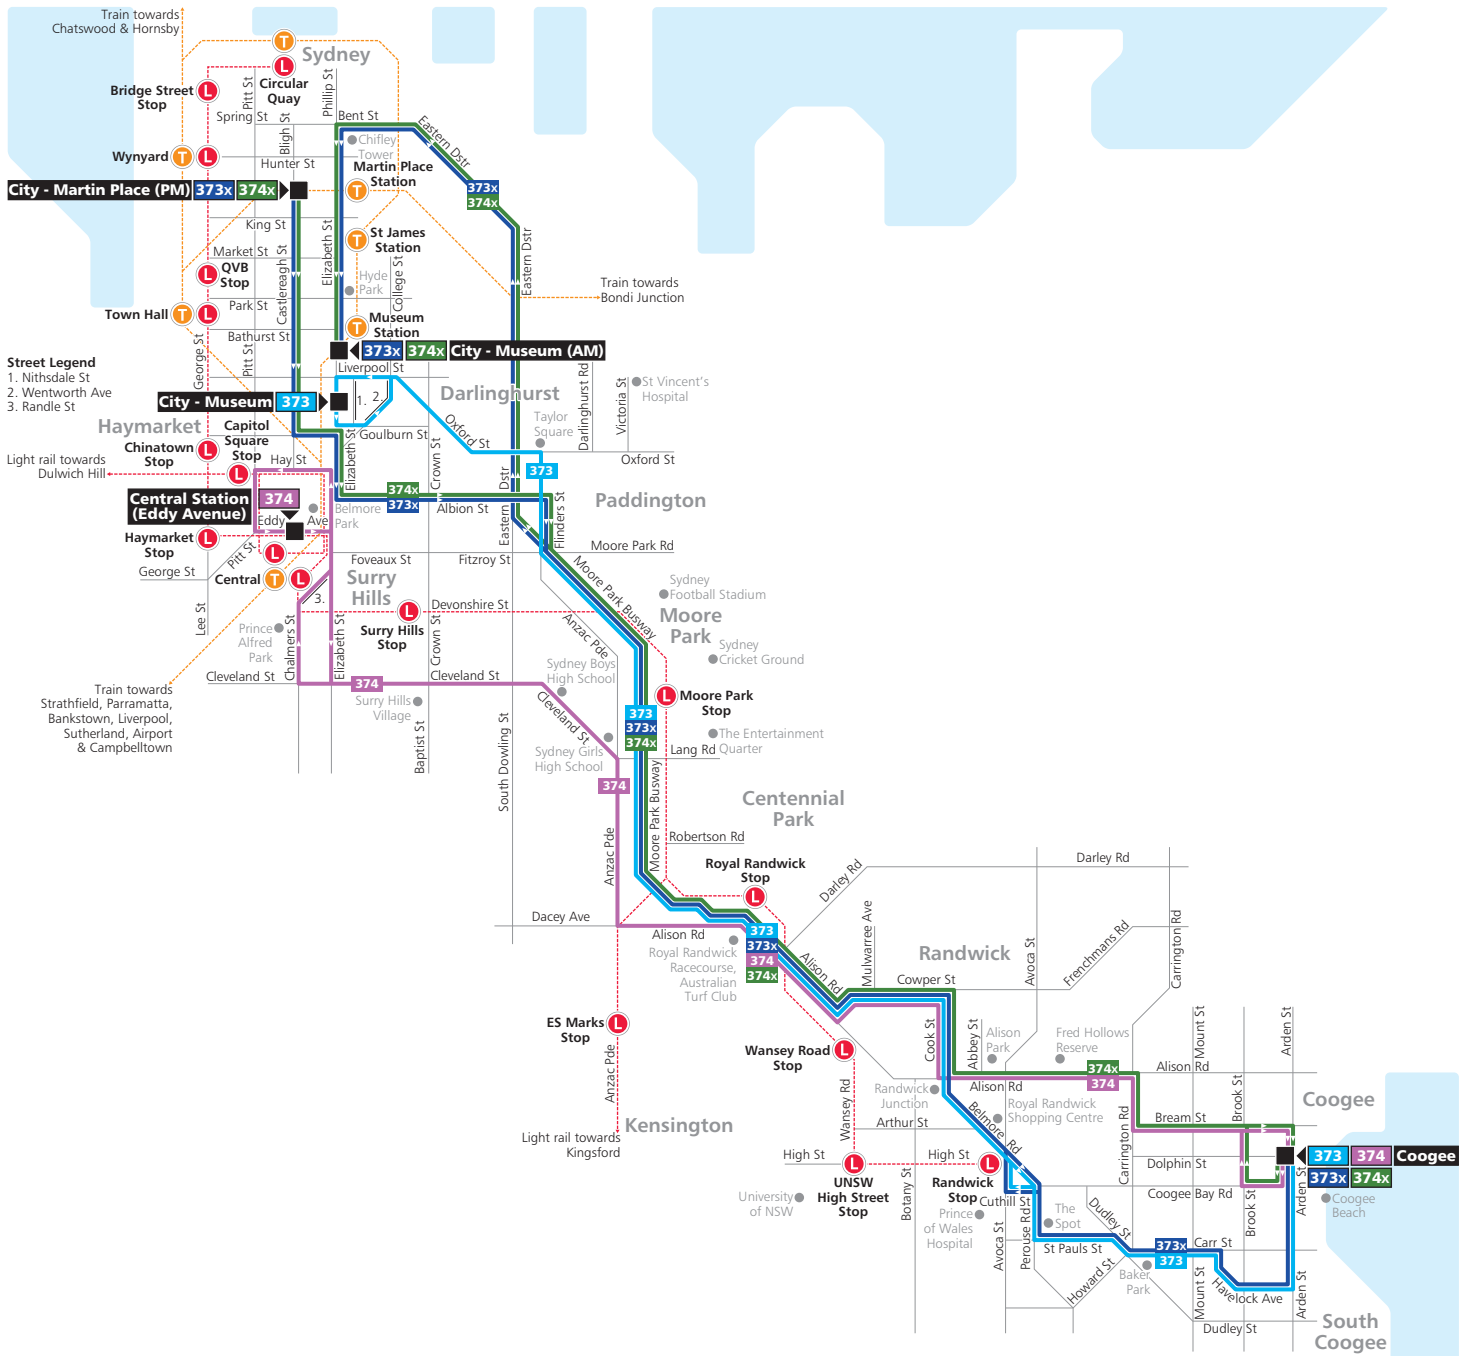

**Saturday**

	♿	♿	♿	♿	♿	♿	♿
Arden St opp Coogee Bay Rd, Coogee	21:10	21:40	22:10	22:40	23:10	23:40	00:10
Alison Rd opp Abbey St, Randwick	21:16	21:46	22:16	22:46	23:16	23:46	00:16
Cowper St opp Mulwarree Ave, Randwick	21:18	21:48	22:18	22:48	23:18	23:48	00:18
Centennial Parklands Sports Centre, Anzac Pde, Moore Park	21:22	21:52	22:22	22:52	23:22	23:52	00:22
Central Station	21:28	21:58	22:28	22:58	23:28	23:58	00:28
Central Station	21:33	22:03	22:33	23:03	23:33	00:03	00:33

## Routes 373x and 374x to City Museum

Picks up and sets down passengers at all stops to Cowper St, Randwick, then operates EXPRESS (via Eastern Distributor) to Chifley Tower, Bent St (City), then sets down passengers in Elizabeth St at Martin Place, St James Station and Museum Station.

## Routes 373x and 374x to Coogee

Picks up passengers at Martin Place Station (Castlereagh St), then picks up and sets down passengers at St James Station (Castlereagh St) and Museum Station (Castlereagh St), then operates EXPRESS to Cowper St, Randwick, then all stops.