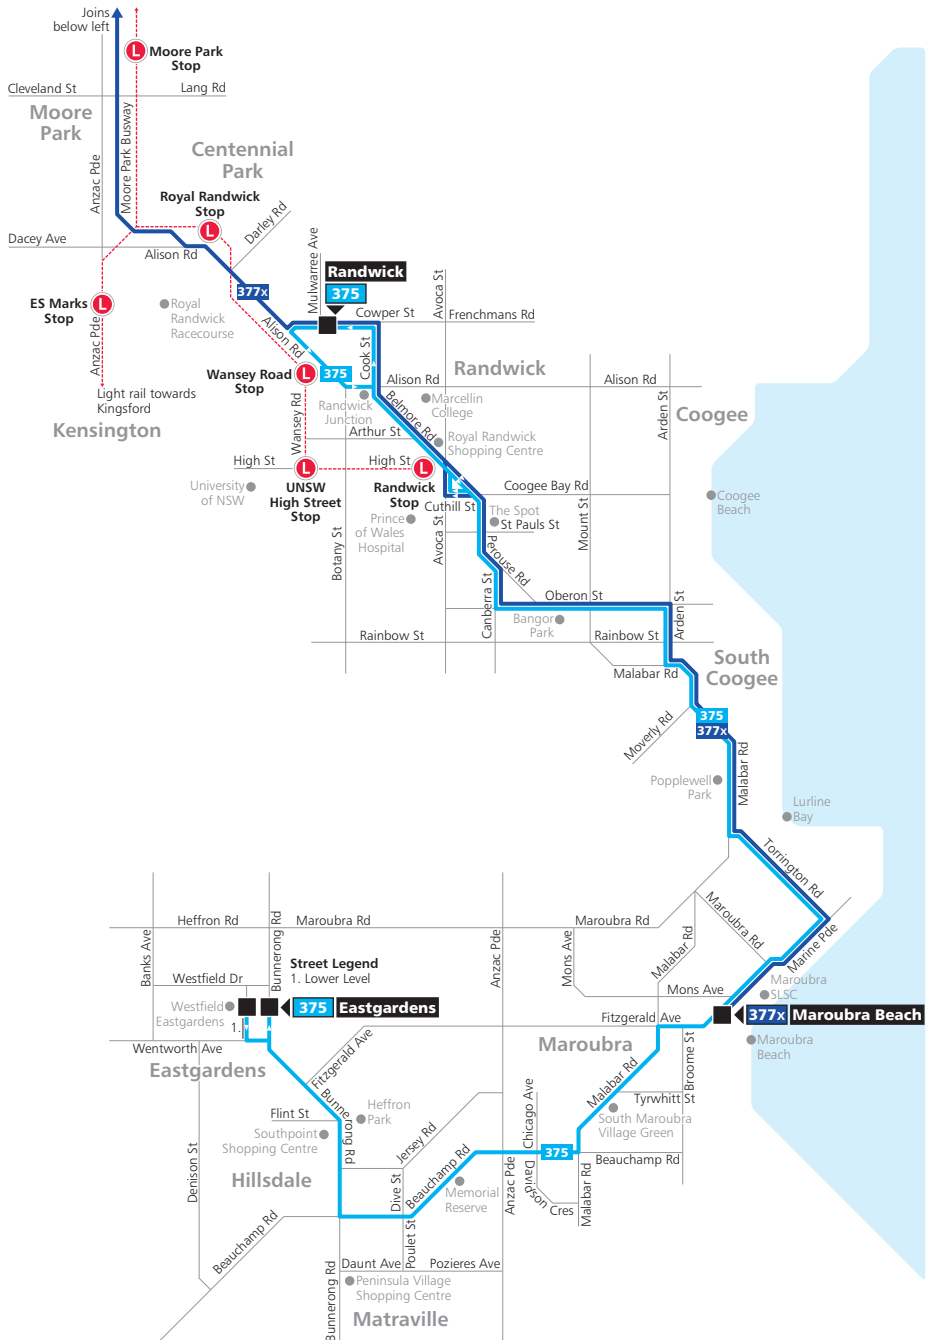

Sunday & Public Holidays									
Westfield Eastgardens, Bunnerong Rd, Eastgardens	16:21	16:41	17:01	17:21	17:41	18:01	18:21	18:41	19:01
Beauchamp Rd after Anzac Pde, Maroubra	16:28	16:48	17:08	17:28	17:47	18:07	18:27	18:46	19:06
Marine Pde at Mons Ave, Maroubra	16:31	16:51	17:11	17:31	17:50	18:10	18:30	18:49	19:09
Arden St at Malabar Rd, South Coogee	16:39	16:58	17:18	17:38	17:57	18:17	18:37	18:56	19:15
Belmore Rd opp Royal Randwick Shopping Centre, Randwick	16:48	17:07	17:27	17:47	18:06	18:26	18:45	19:04	19:23
Belmore Rd before Alison Rd, Randwick	16:49	17:08	17:28	17:48	18:07	18:27	18:46	19:05	19:24
Cowper St opp Mulwarree Ave, Randwick	16:52	17:11	17:31	17:51	18:10	18:30	18:49	19:08	19:27
Belmore Rd after Alison Rd, Randwick	16:56	17:15	17:35	17:55	18:14	18:34	18:53	19:12	19:31
Belmore Rd at Avoca St, Randwick	16:58	17:17	17:37	17:57	18:16	18:36	18:55	19:14	19:33
Arden St at Malabar Rd, South Coogee	17:06	17:25	17:44	18:04	18:23	18:43	19:02	19:21	19:40
Maroubra Beach, Marine Pde, Maroubra	17:13	17:32	17:51	18:11	18:30	18:50	19:09	19:28	19:47
Beauchamp Rd before Anzac Pde, Maroubra	17:17	17:36	17:55	18:15	18:34	18:54	19:13	19:32	19:51
Westfield Eastgardens, Bunnerong Rd, Eastgardens	17:29	17:48	18:07	18:25	18:44	19:04	19:21	19:40	19:59

Routes 375, 377x

Route 377x to City Museum

Picks up and sets down passengers at all stops to Cowper St, Randwick, then operates EXPRESS (via Eastern Distributor) to Chifley Tower, Bent St (City), then sets down passengers in Elizabeth St at Martin Place, St James Station and Museum Station.

Route 377x to Maroubra Beach

Picks up passengers at Martin Place Station (Castlereagh St), then picks up and sets down passengers at St James Station (Castlereagh St) and Museum Station (Castlereagh St), then operates EXPRESS to Cowper St, Randwick, then all stops.