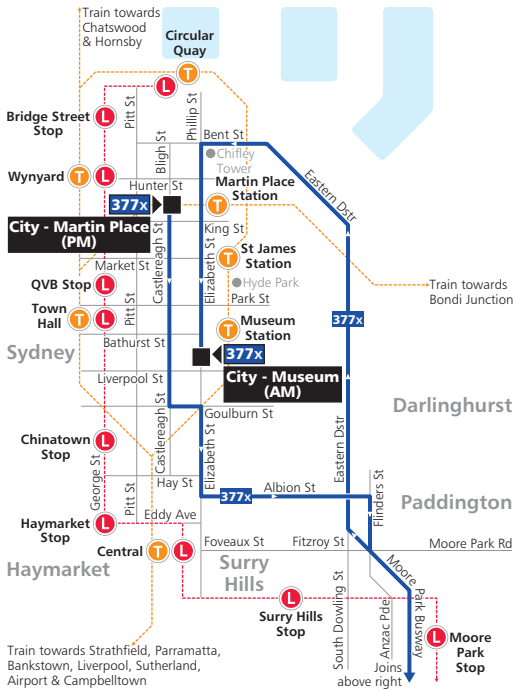

375**Eastgardens to Randwick (Loop Service)****B****Sunday & Public Holidays**

Westfield Eastgardens, Bunnerong Rd, Eastgardens	19:24	19:46	20:07	20:29	20:50	21:10	21:30	21:50	22:20
Beauchamp Rd after Anzac Pde, Maroubra	19:29	19:51	20:12	20:34	20:55	21:15	21:35	21:55	22:25
Marine Pde at Mons Ave, Maroubra	19:32	19:53	20:14	20:36	20:57	21:17	21:37	21:57	22:27
Arden St at Malabar Rd, South Coogee	19:38	19:59	20:20	20:42	21:03	21:23	21:43	22:03	22:33
Belmore Rd opp Royal Randwick Shopping Centre, Randwick	19:46	20:07	20:28	20:49	21:10	21:30	21:50	22:10	22:40
Belmore Rd before Alison Rd, Randwick	19:47	20:08	20:29	20:50	21:11	21:31	21:51	22:11	22:41
Cowper St opp Mulwarree Ave, Randwick	19:50	20:11	20:32	20:53	21:13	21:33	21:53	22:13	22:43
Belmore Rd after Alison Rd, Randwick	19:54	20:15	20:36	20:57	21:16	21:36	21:56	22:16	22:46
Belmore Rd at Avoca St, Randwick	19:56	20:17	20:38	20:59	21:17	21:37	21:57	22:17	22:47
Arden St at Malabar Rd, South Coogee	20:03	20:24	20:44	21:05	21:23	21:43	22:03	22:23	22:53
Maroubra Beach, Marine Pde, Maroubra	20:09	20:30	20:50	21:11	21:29	21:49	22:09	22:29	22:59
Beauchamp Rd before Anzac Pde, Maroubra	20:13	20:34	20:54	21:14	21:32	21:52	22:12	22:32	23:02
Westfield Eastgardens, Bunnerong Rd, Eastgardens	20:21	20:42	21:02	21:22	21:40	22:00	22:20	22:40	23:10

Routes 375, 377x

Route 377x to City Museum

Picks up and sets down passengers at all stops to Cowper St, Randwick, then operates EXPRESS (via Eastern Distributor) to Chifley Tower, Bent St (City), then sets down passengers in Elizabeth St at Martin Place, St James Station and Museum Station.

Route 377x to Maroubra Beach

Picks up passengers at Martin Place Station (Castlereagh St), then picks up and sets down passengers at St James Station (Castlereagh St) and Museum Station (Castlereagh St), then operates EXPRESS to Cowper St, Randwick, then all stops.