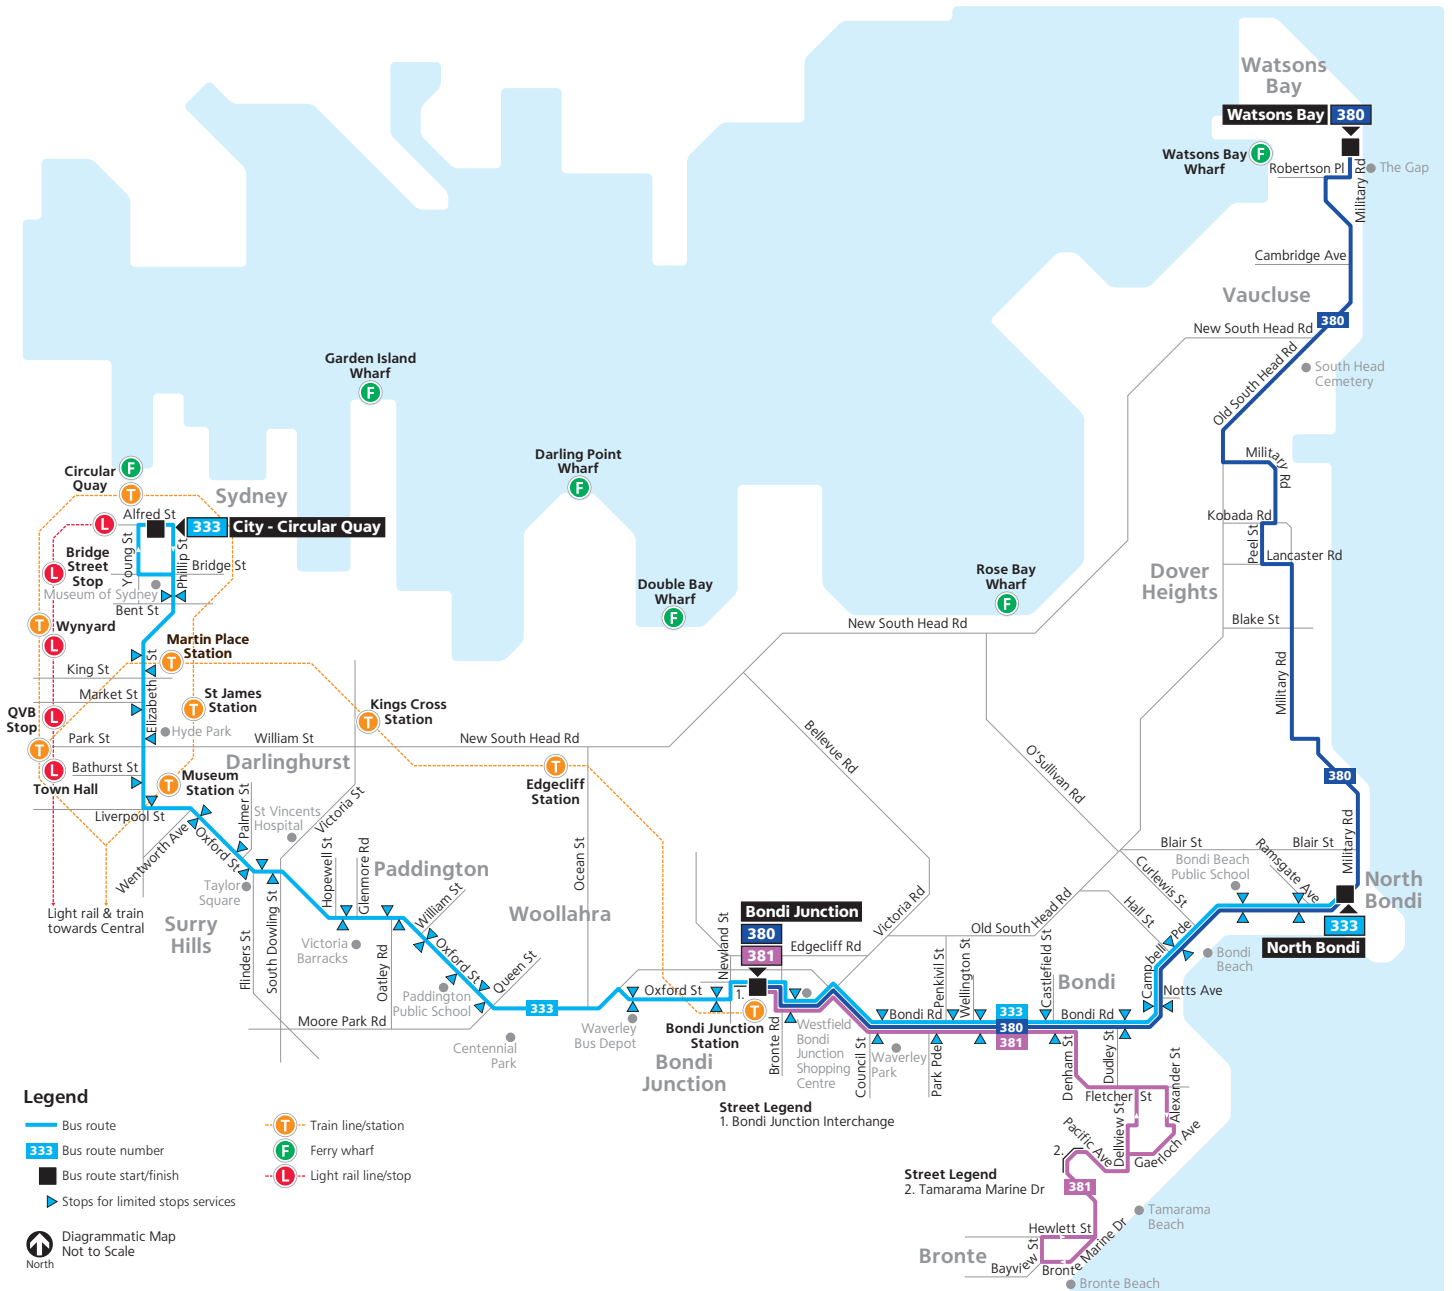

Sunday & Public Holidays

	♿	♿	♿	♿	♿	♿	♿	♿	♿
Robertson Park, Military Rd, Watsons Bay	16:00	16:20	16:40	17:00	17:20	17:40	18:00	18:20	18:40
South Head Cemetery, Old South Head Rd, Vaucluse	16:04	16:24	16:44	17:04	17:24	17:44	18:04	18:24	18:44
Kimberley Reserve, Military Rd, Vaucluse	16:06	16:26	16:46	17:06	17:26	17:46	18:06	18:26	18:46
North Bondi Shops, Campbell Pde, North Bondi	16:15	16:35	16:55	17:15	17:35	17:55	18:15	18:35	18:55
Campbell Pde opp Curlewis St, Bondi Beach	16:19	16:39	16:59	17:19	17:39	17:59	18:19	18:39	18:59
Bondi Rd at Castlefield St, Bondi	16:25	16:45	17:05	17:25	17:45	18:05	18:25	18:45	19:05
Bondi Junction Station	♿16:36	♿16:56	♿17:16	♿17:36	♿17:56	♿18:16	♿18:35	♿18:54	♿19:14

Route 333 to City - Circular Quay

Picks up and sets down passengers at North Bondi Shops, North Bondi Beach, Bondi Beach Public School, Bondi Beach, South Bondi Beach, Bondi Rd & Dudley St, Bondi Rd & Castlefield St, Bondi Rd & Wellington St, Bondi Rd & Park Pde, Waverley Council Chambers, Westfield Bondi Junction, Bondi Junction Interchange, Oxford & Newland Sts, Waverley Bus Depot, Oxford & Queen Sts, Paddington Public School, Oxford & William Sts, Paddington Town Hall, Oxford & Hopewell Sts, Oxford & South Dowling Sts, Taylor Square, Oxford & Brisbane Sts, Museum Station (Elizabeth St), Sheraton Grand Sydney Hyde Park, Martin Place Station (Elizabeth St), Museum of Sydney, and Circular Quay.