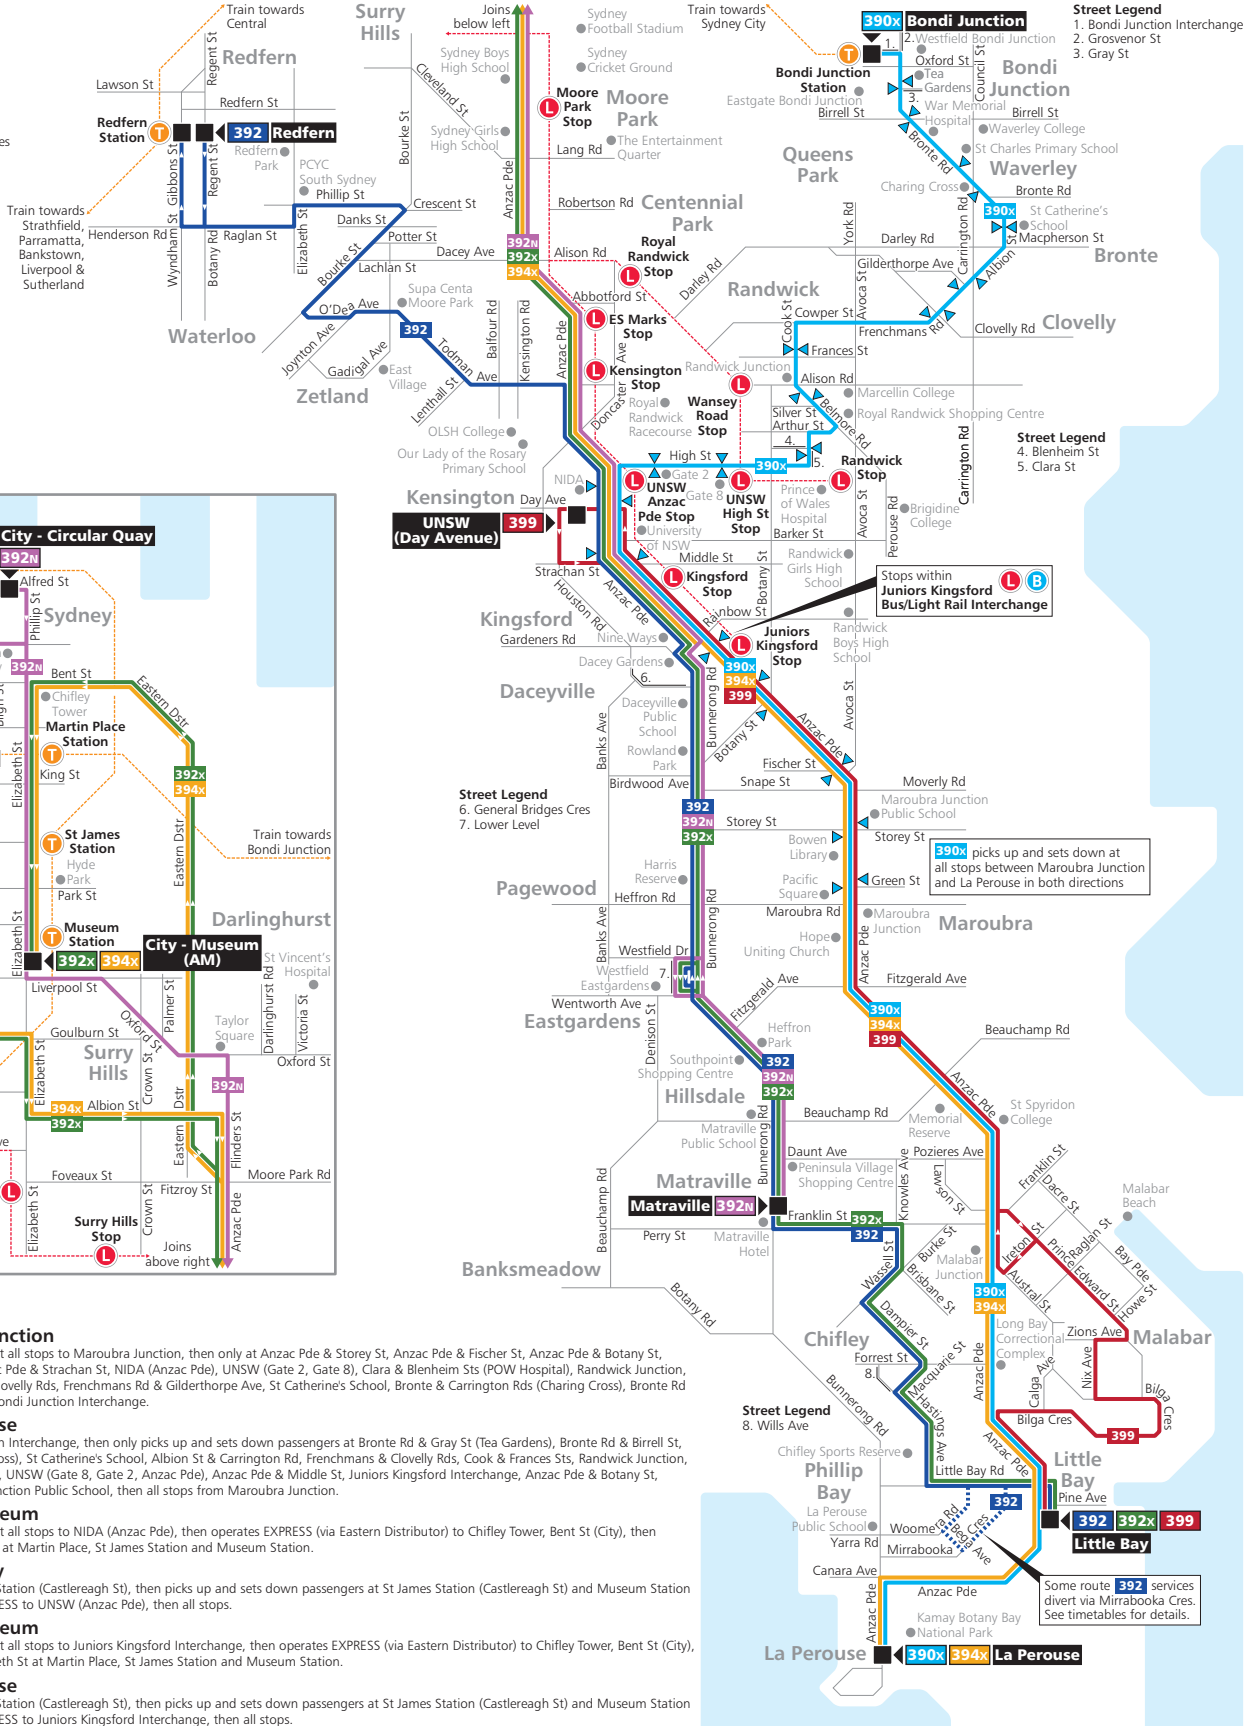

Routes 390x, 392, 392N, 392x, 394x, 399

1. **Legend**
2. Bus route
   - ..... Diversion/extended route
   - 390x Bus route number
   - Bus route start/finish
   - Stops for limited stops services
   - T Train line/station
   - F Ferry wharf
   - L Light rail line/stop
   - Diagrammatic Map Not to Scale

Route 390x to Bondi Junction

Route 390x to La Perouse

Route 392x to City Museum

Route 392x to Little Bay

Picks up passengers at Martin Place Station (Castlereagh St), then picks up and sets down passengers at St James Station (Castlereagh St) and Museum Station (Castlereagh St), then operates EXPRESS to UNSW (Anzac Pde), then all stops.

Route 394x to City Museum

Route 394x to La Perouse