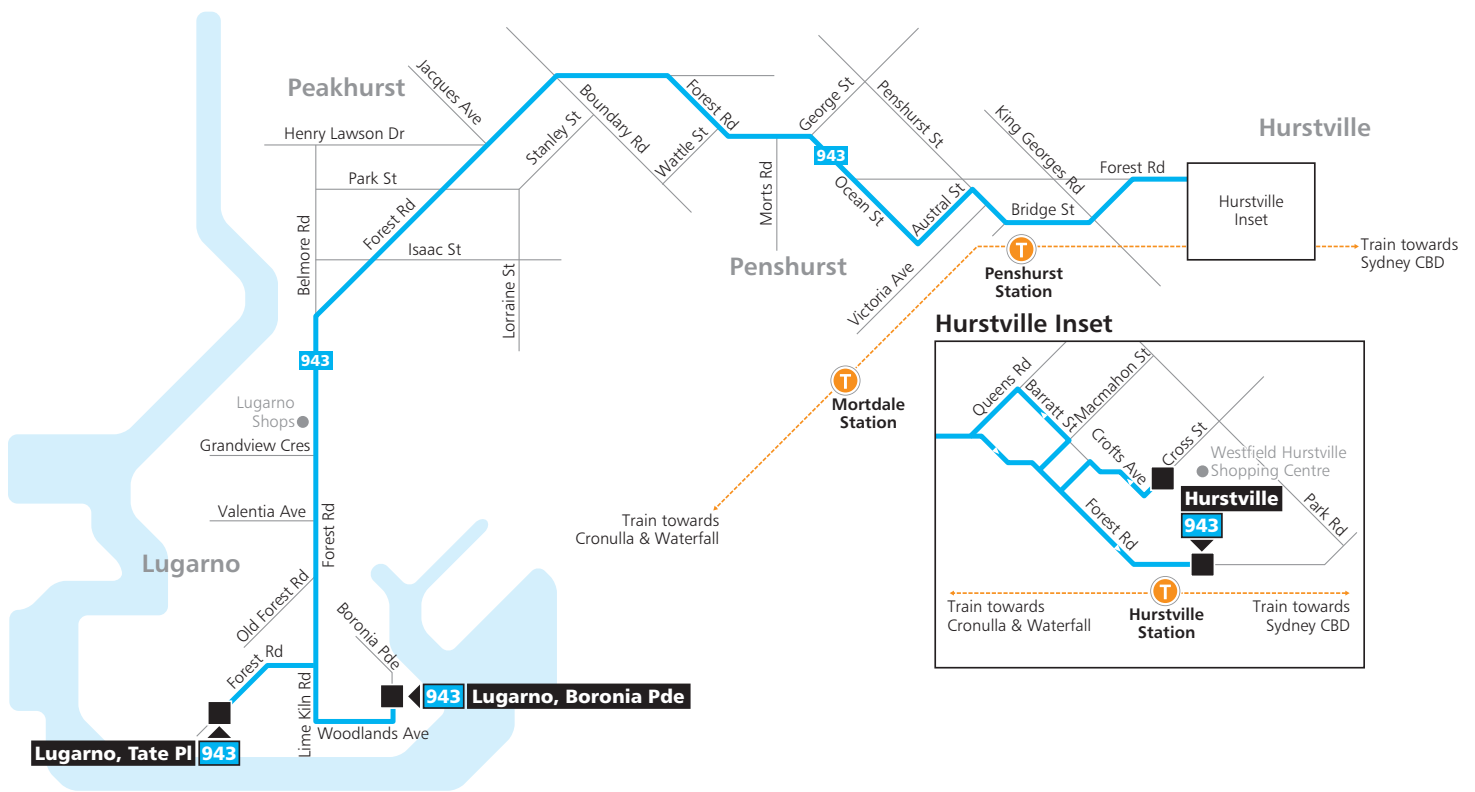

Route 943

Legend

- Bus route
- 943 Bus route number
- Bus route start/finish
- T Train line/station

Diagrammatic Map
Not to Scale