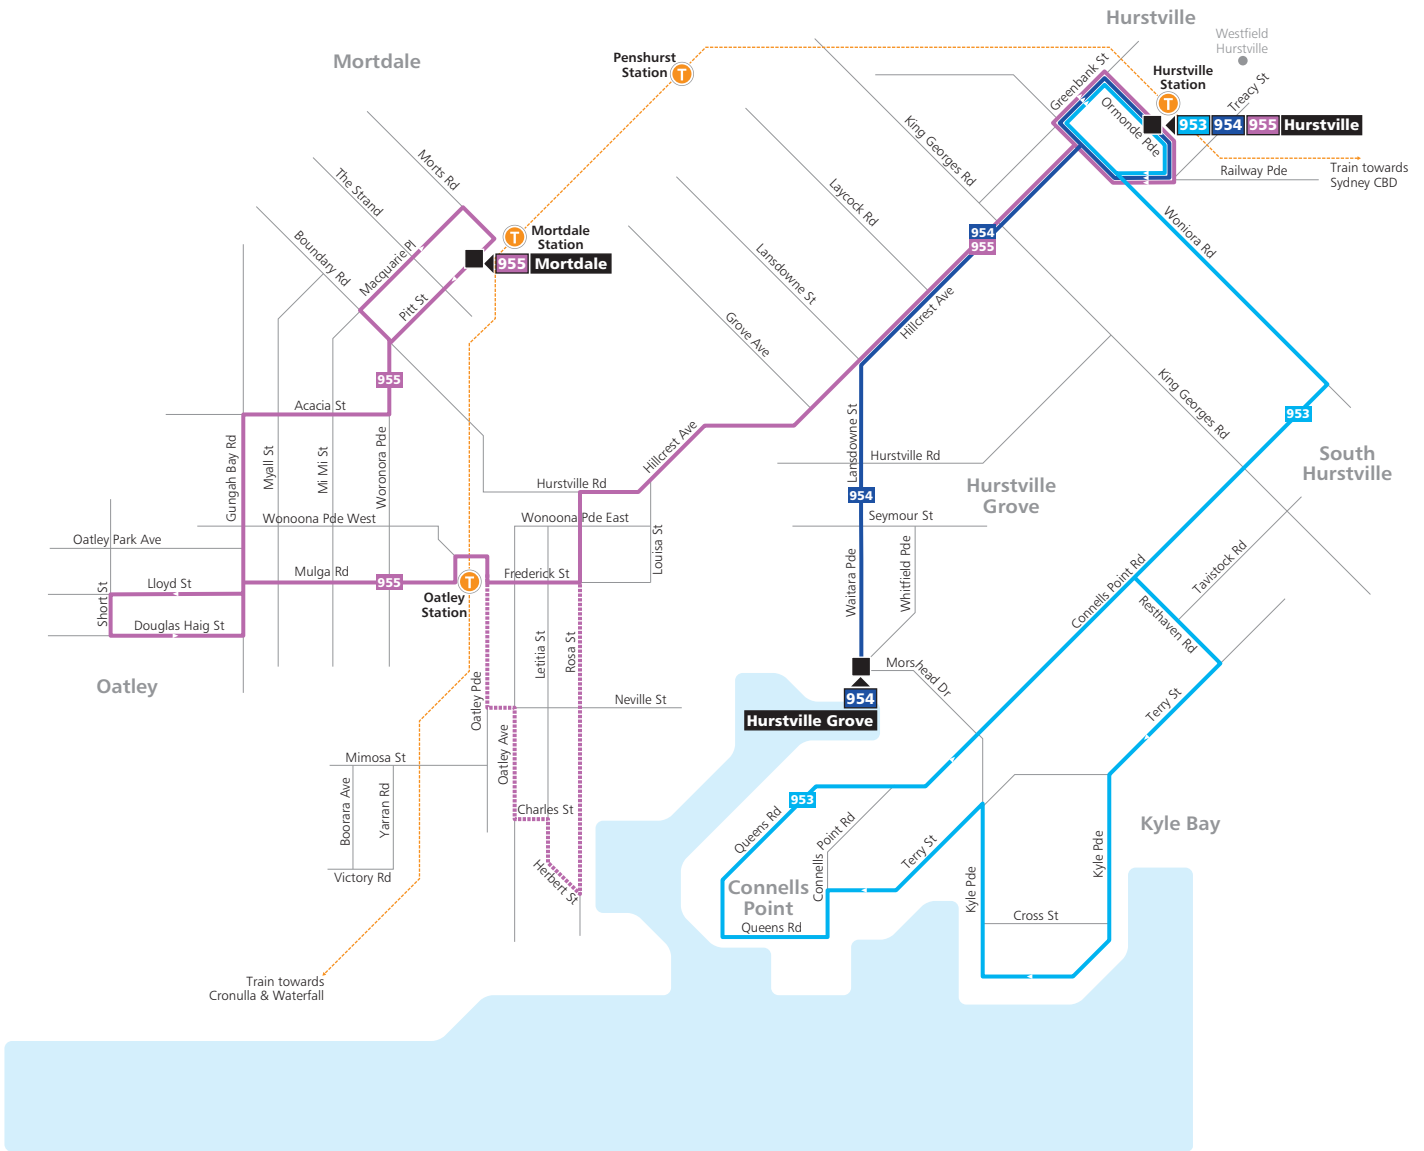

Routes 953, 954, 955

Legend

- Bus route
- Bus route start/finish
- 953 Bus route number
- Train line/station

Diagrammatic Map
Not to Scale