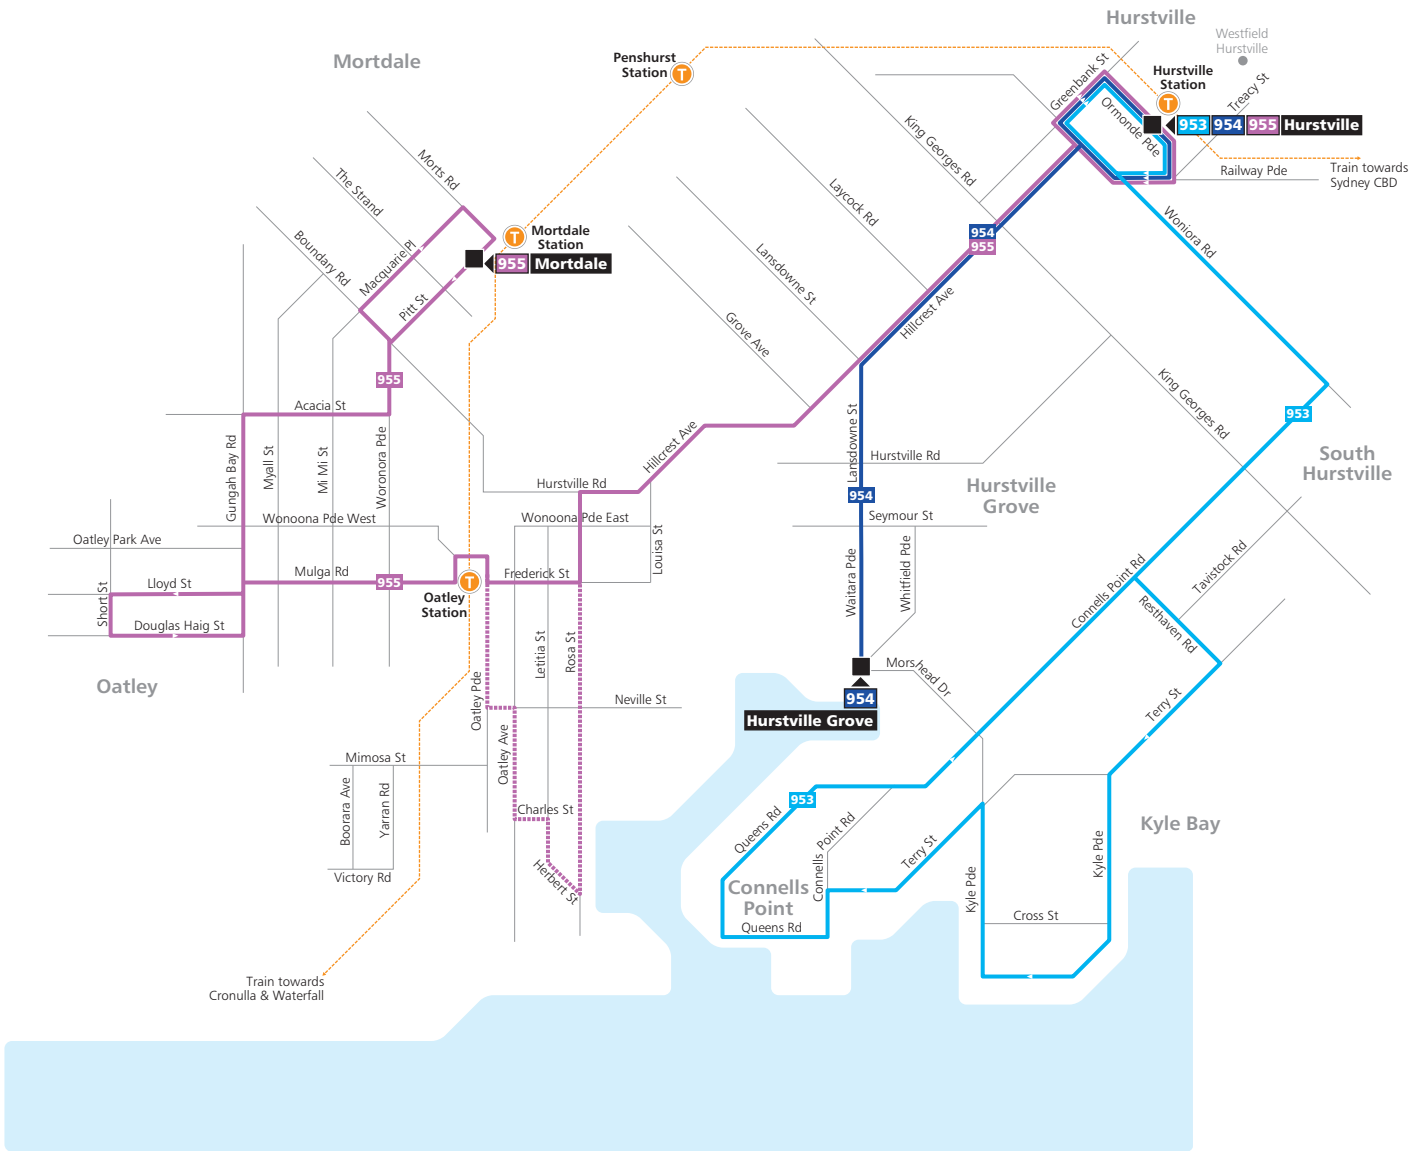

Routes 953, 954, 955

Legend

- Bus route
- Bus route start/finish
- 953 Bus route number
- Train line/station

Diagrammatic Map
Not to Scale