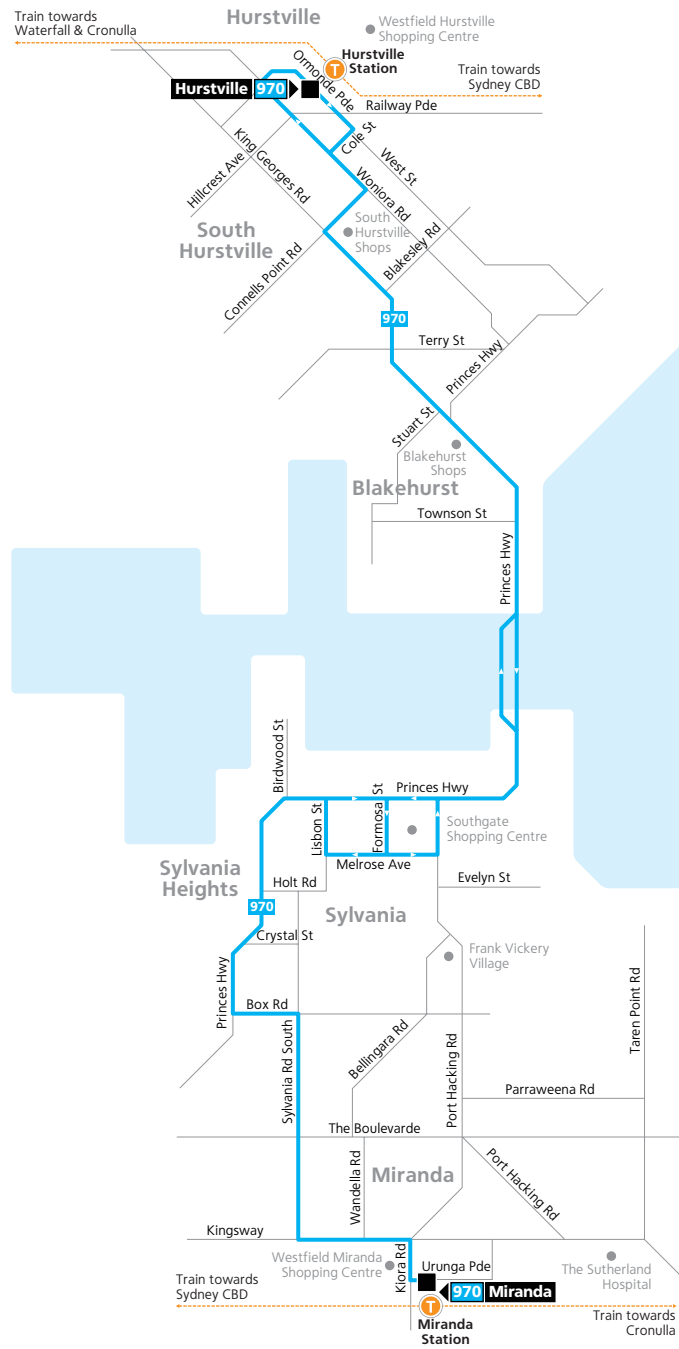

Route 970

Legend

- Bus route
- Bus route start/finish
- Bus route number
- Train line/station

Diagrammatic Map
Not to Scale