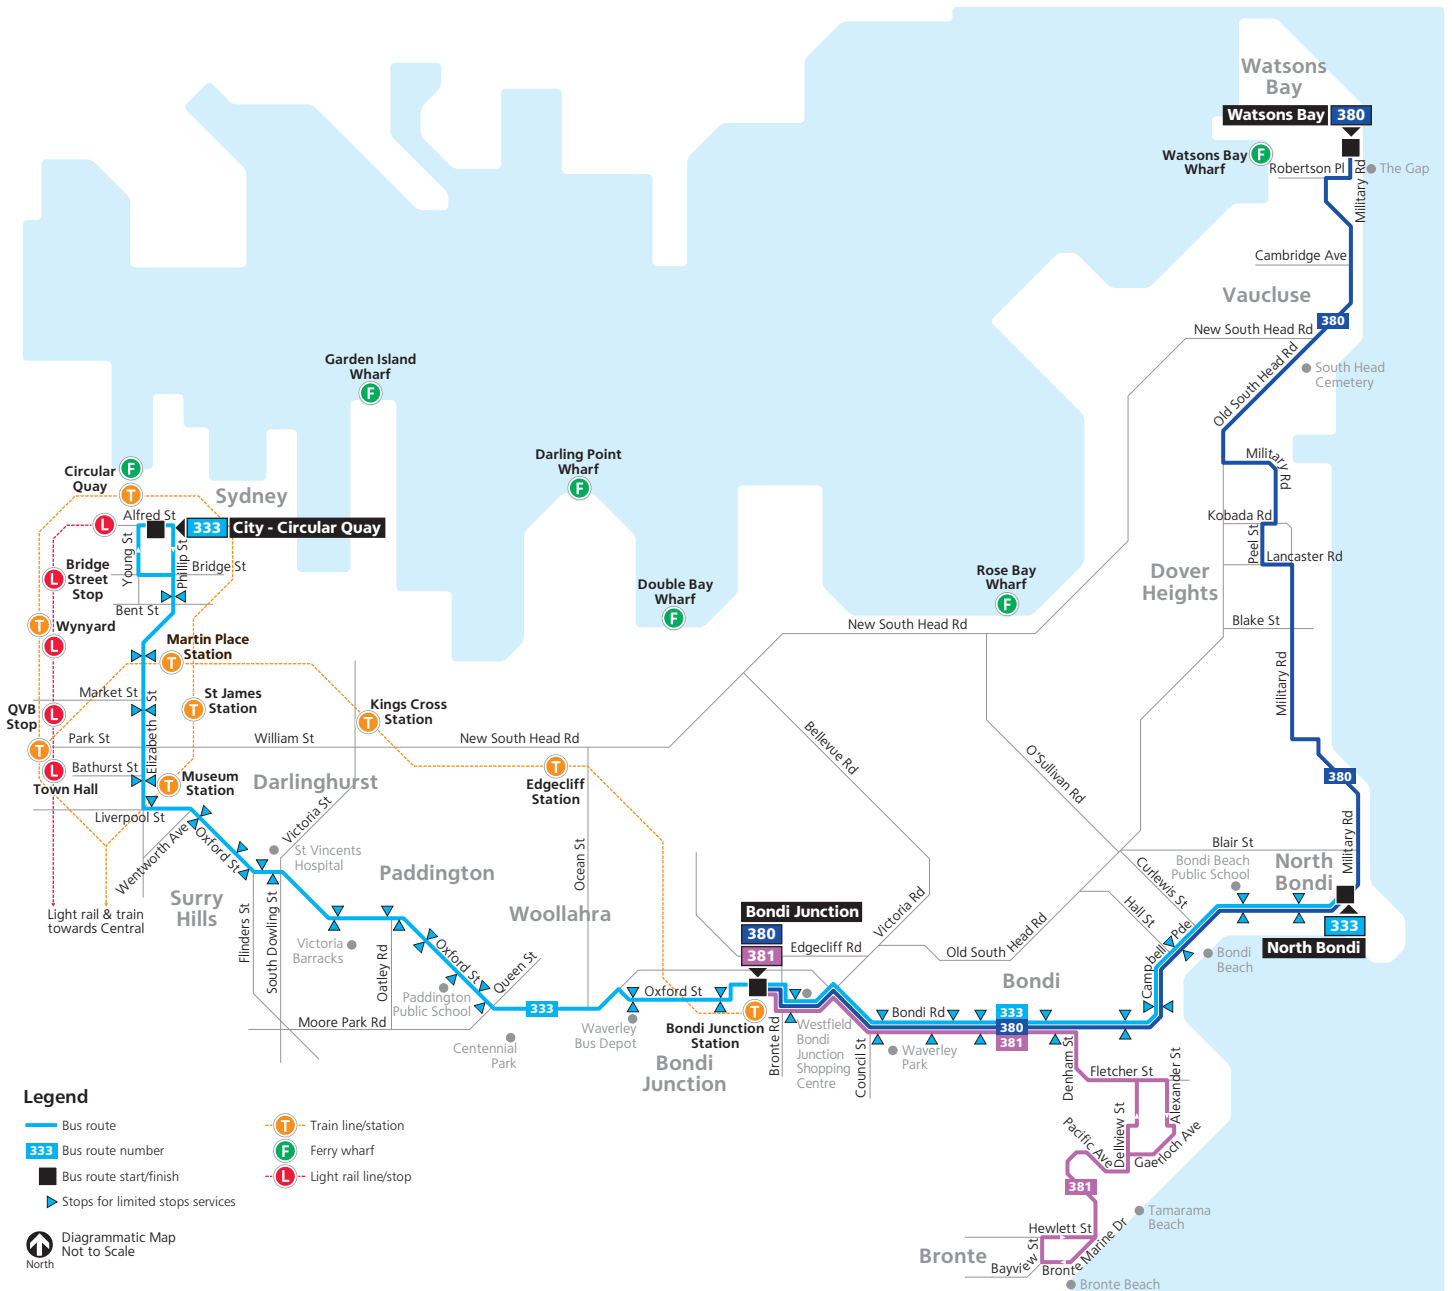

Routes 333, 380, 381

Route 333 to City - Circular Quay

Picks up and sets down passengers at North Bondi Shops, North Bondi Beach, Bondi Beach Public School, Bondi Beach, South Bondi Beach, Bondi Rd & Dudley St, Bondi Rd & Castlefield St, Bondi Rd & Wellington St, Bondi Rd & Park Pde, Waverley Council Chambers, Westfield Bondi Junction, Bondi Junction Interchange, Oxford & Newland Sts, Waverley Bus Depot, Oxford & Queen Sts, Paddington Public School, Oxford & William Sts, Paddington Town Hall, Oxford & Hopewell Sts, Oxford & South Dowling Sts, Taylor Square, Oxford & Brisbane Sts, Museum Station (Elizabeth St), Sheraton on the Park, Martin Place Station (Elizabeth St), Museum of Sydney, and Circular Quay.

Route 333 to North Bondi

Picks up and sets down passengers at Circular Quay, Museum of Sydney, Martin Place Station (Elizabeth St), St James Station, Museum Station, Oxford & Brisbane Sts, Oxford & Palmer Sts, Taylor Square, Oxford St & Glenmore Rd, Paddington Town Hall, Oxford & William Sts, Oxford & Queen Sts, Waverley Bus Depot, Oxford & Newland Sts, Bondi Junction Interchange, Westfield Bondi Junction, Waverley Council Chambers, Bondi Rd & Penkivil St, Bondi Rd & Wellington St, Bondi Rd & Castlefield St, Bondi Rd & Dudley St, South Bondi Beach, Bondi Beach, Bondi Beach Public School, North Bondi Beach, and North Bondi Shops.