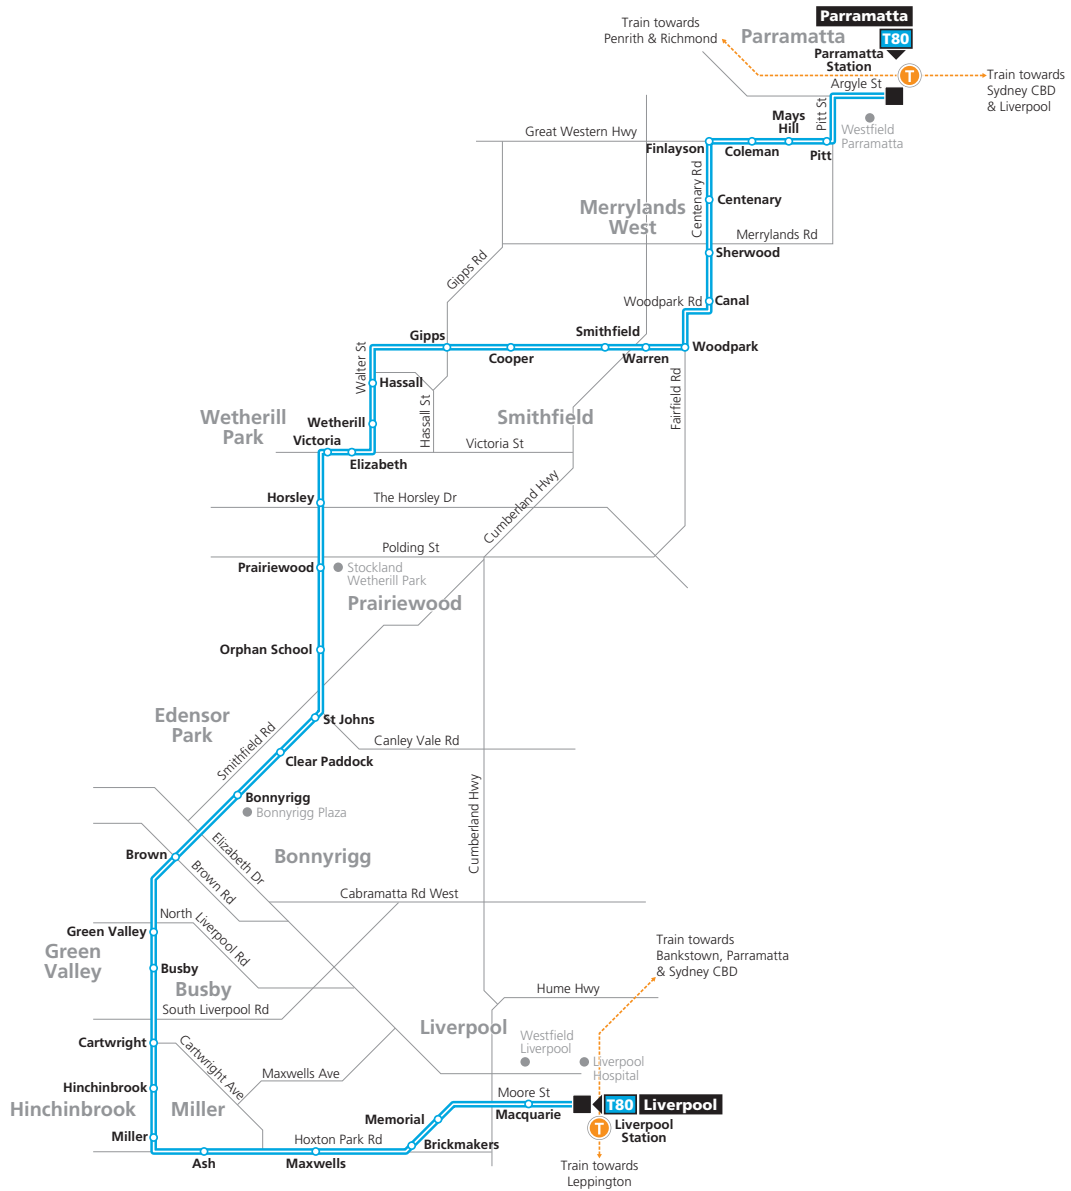

Route T80

Legend

- Bus route
- Bus route number
- Bus route start/finish
- Train line/station
- T-way Station