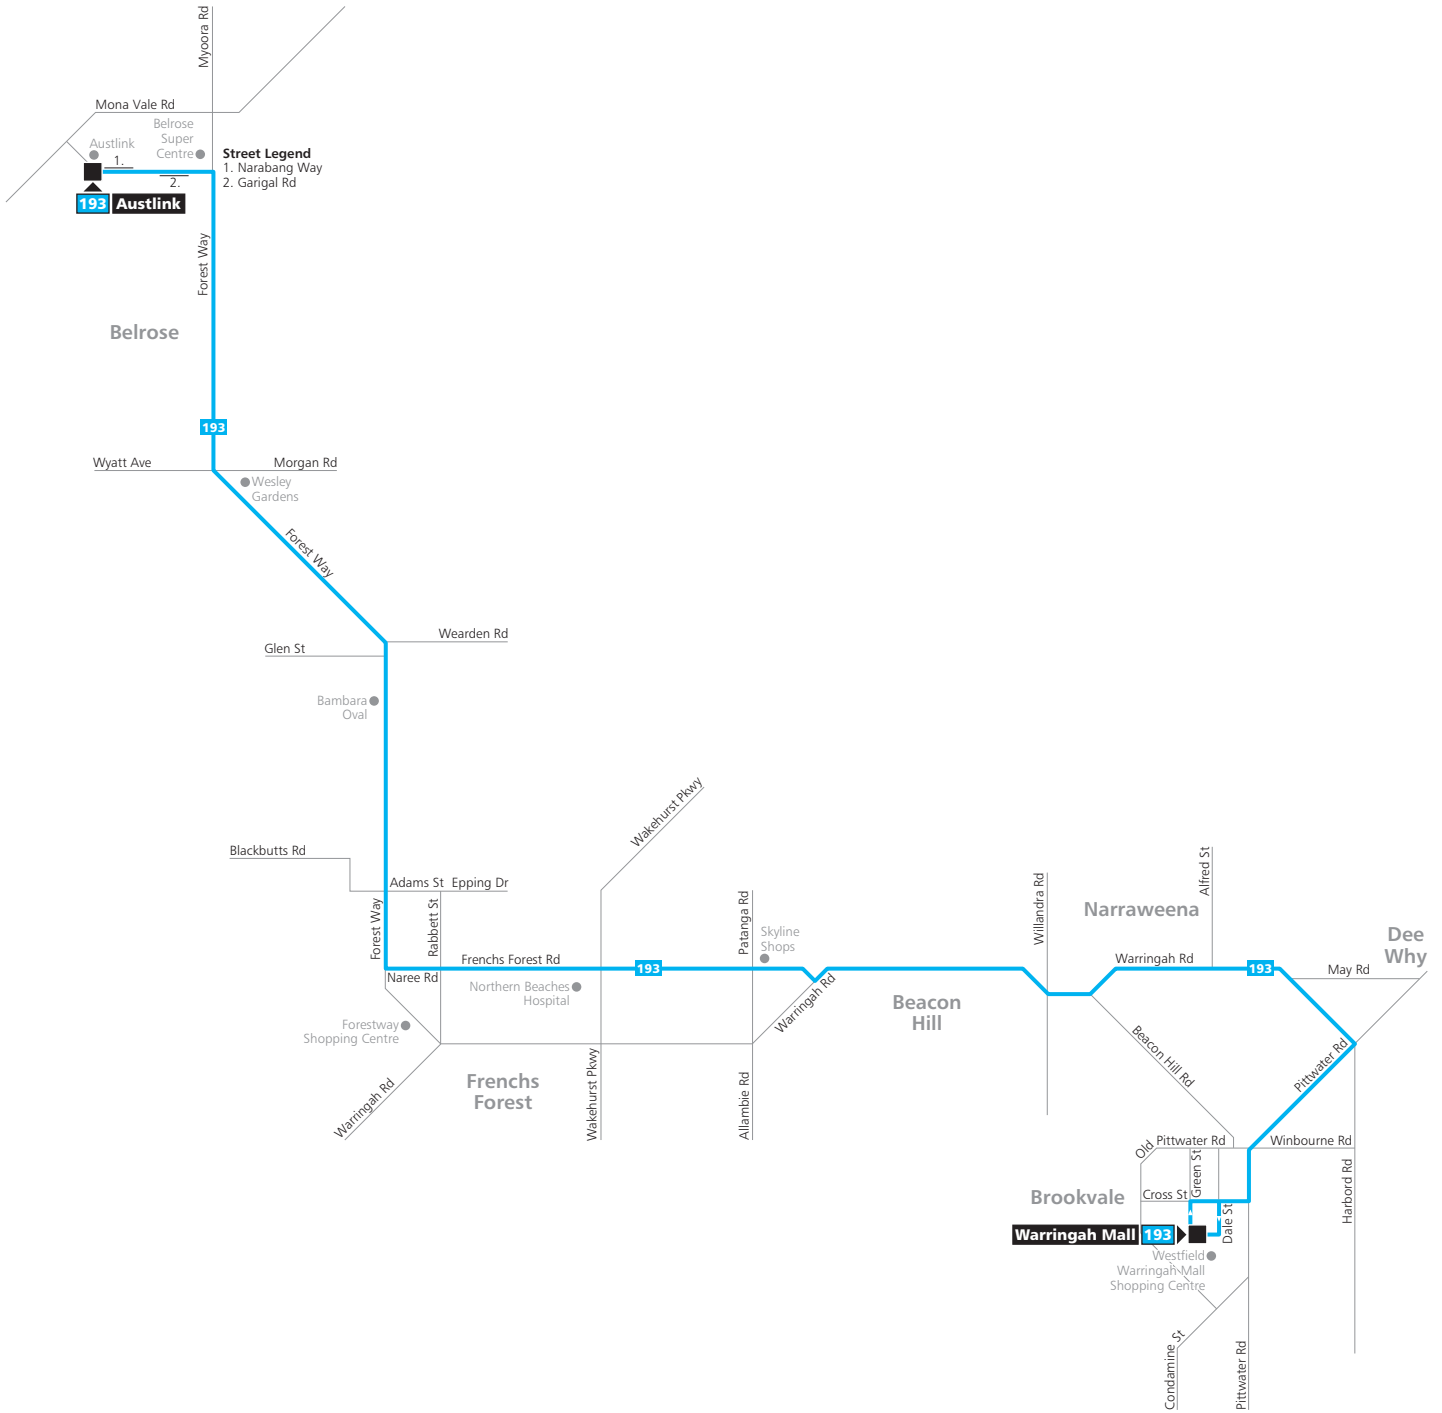

Route 193

Diagrammatic Map
Not to Scale