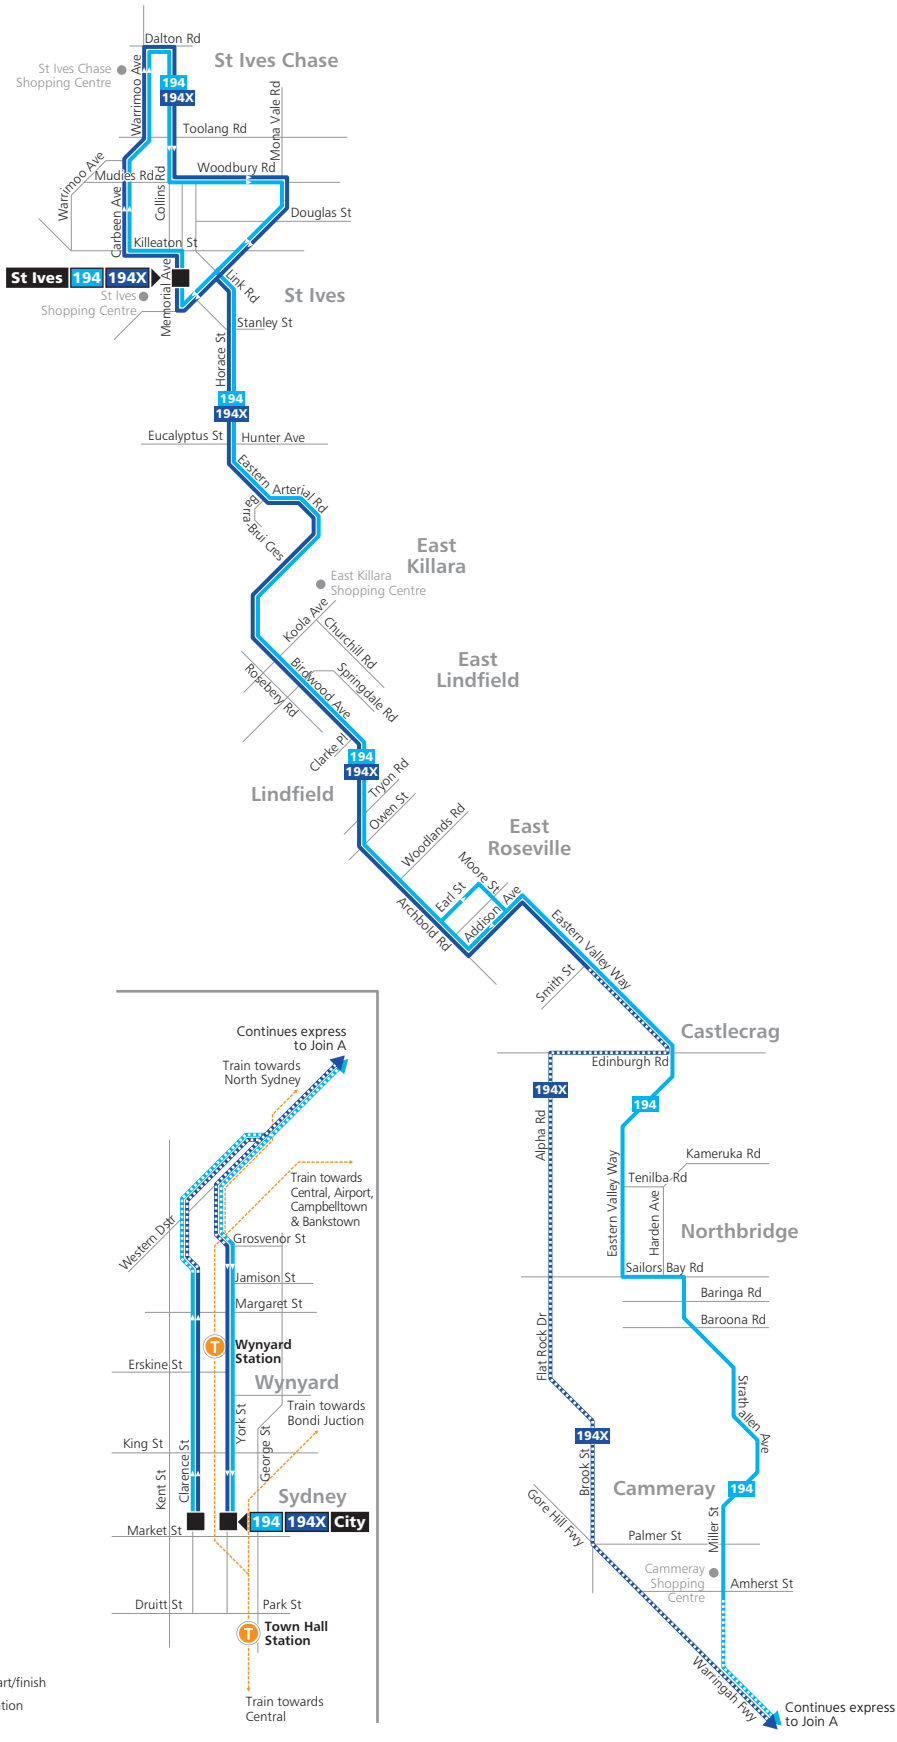

Routes 194, 194X

1. **Legend**
2. Bus route
   - - - Express route
   - 194 Bus route number
   - Bus route start/finish
   - T Train line/station

Diagrammatic Map
Not to Scale