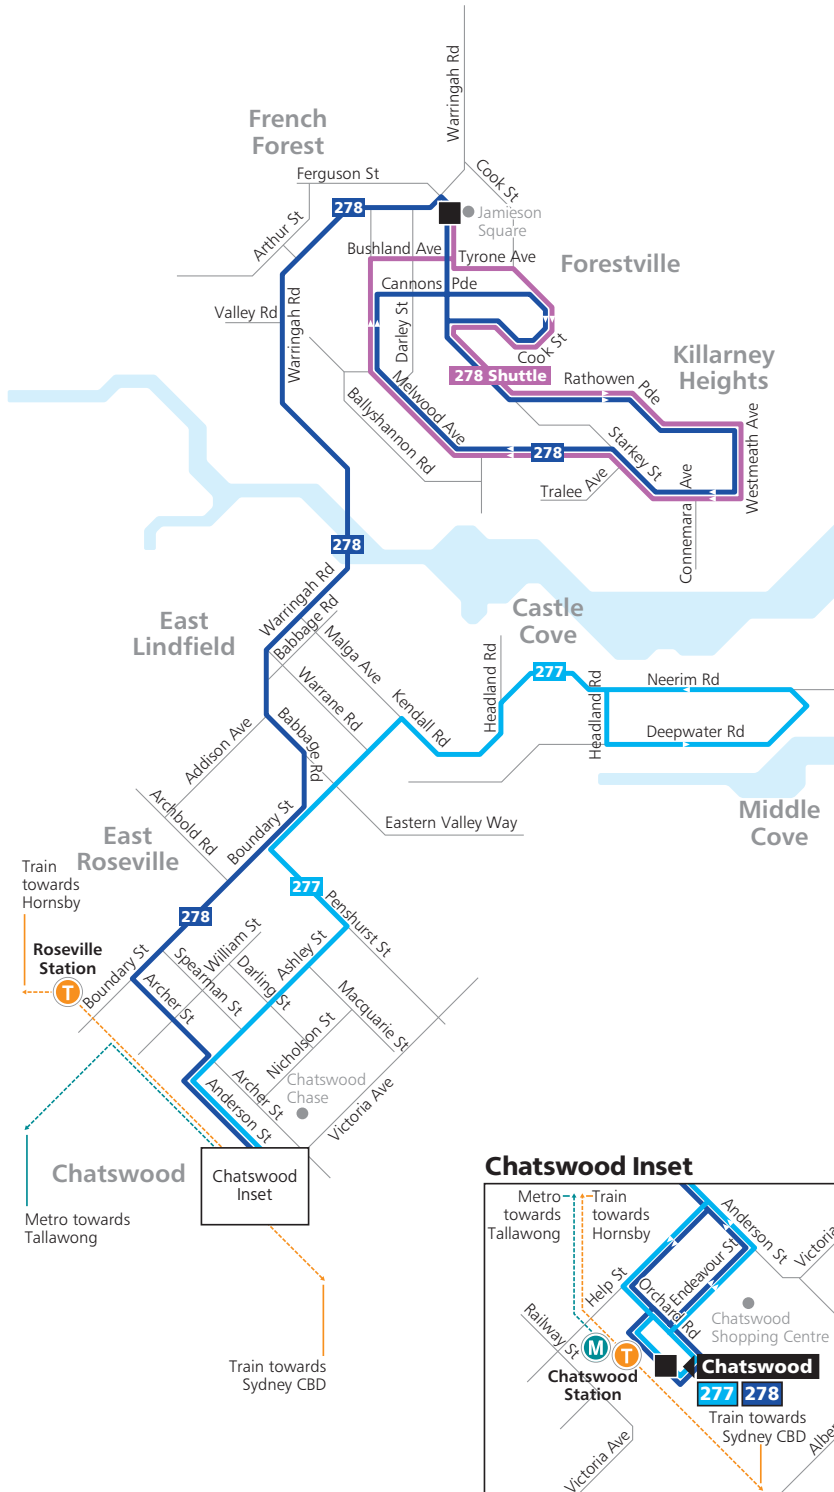

Routes 277, 278

Legend

- Bus route
- 277 Bus route number
- Bus route start/finish
- M Metro line/station
- T Train line/station

Diagrammatic Map
Not to Scale