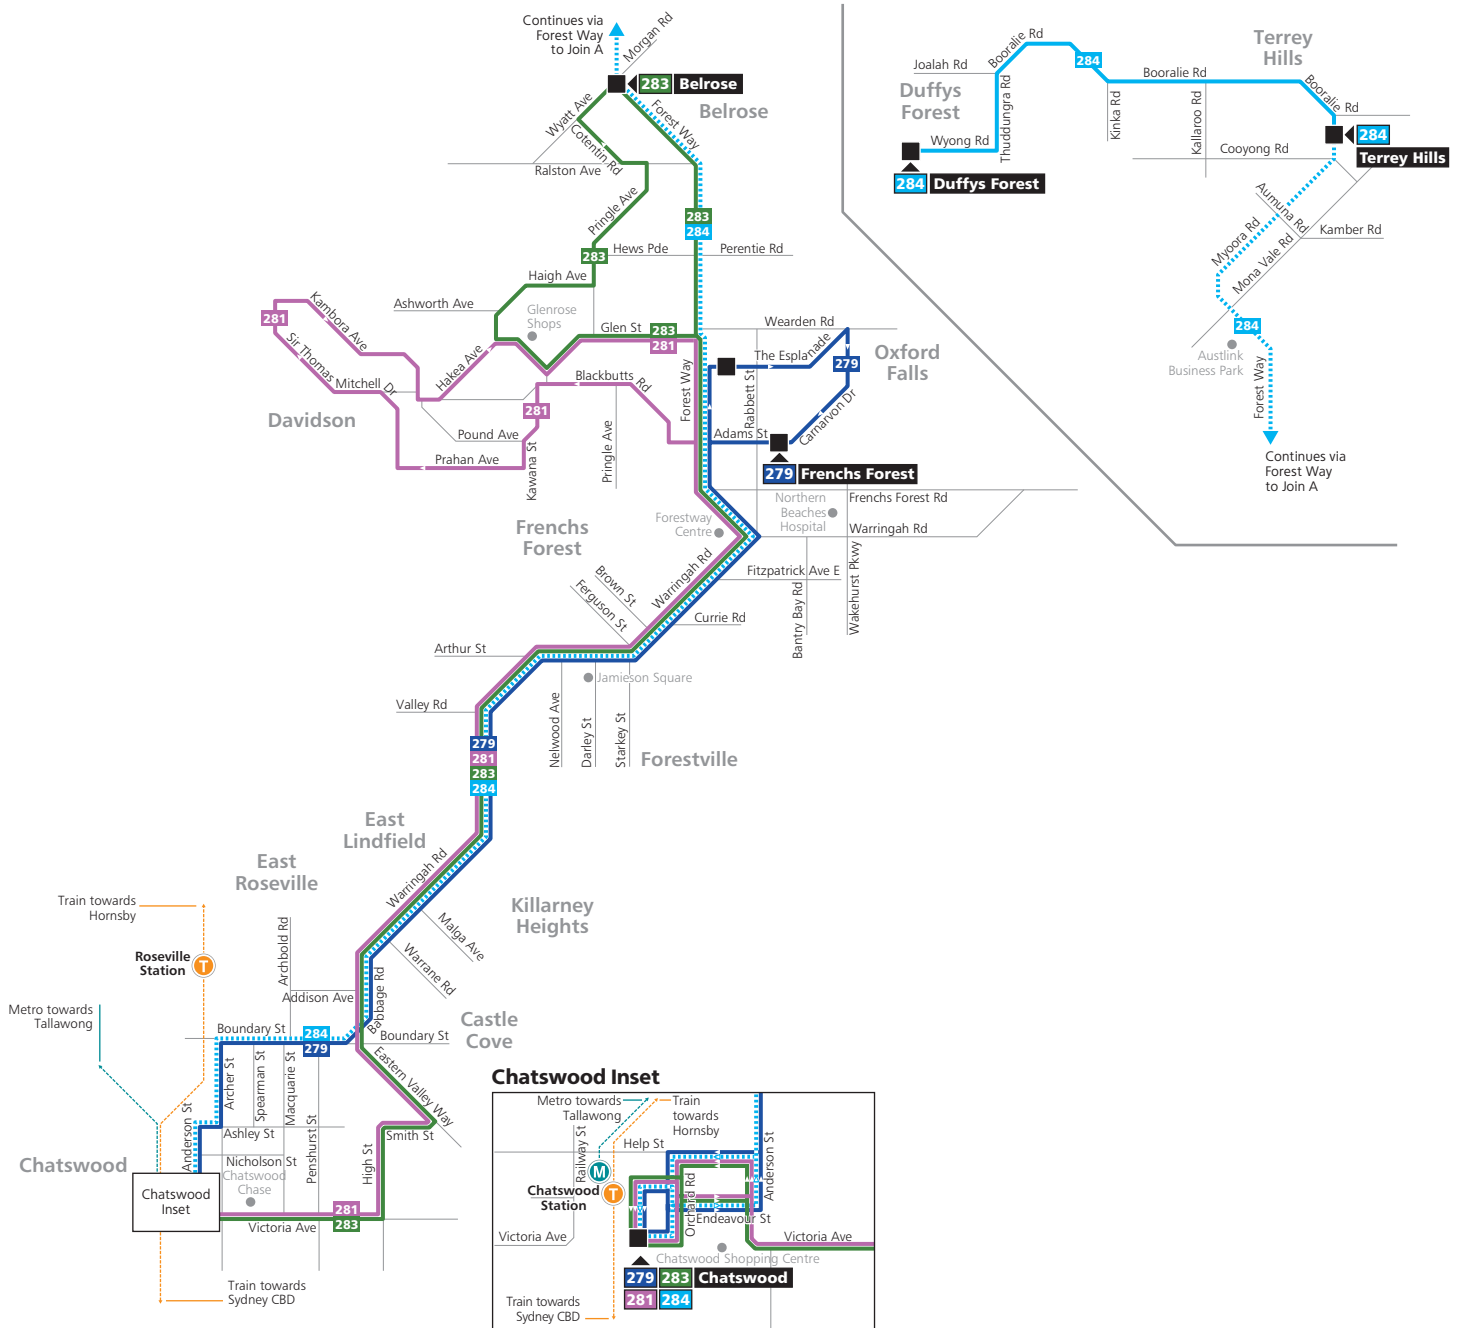

Routes 279, 281, 283, 284

Legend

- Bus route
- - - Occasional journey
- 284 Bus route number
- Bus route start/finish
- M Metro line/station
- T Train line/station

Diagrammatic Map
Not to Scale