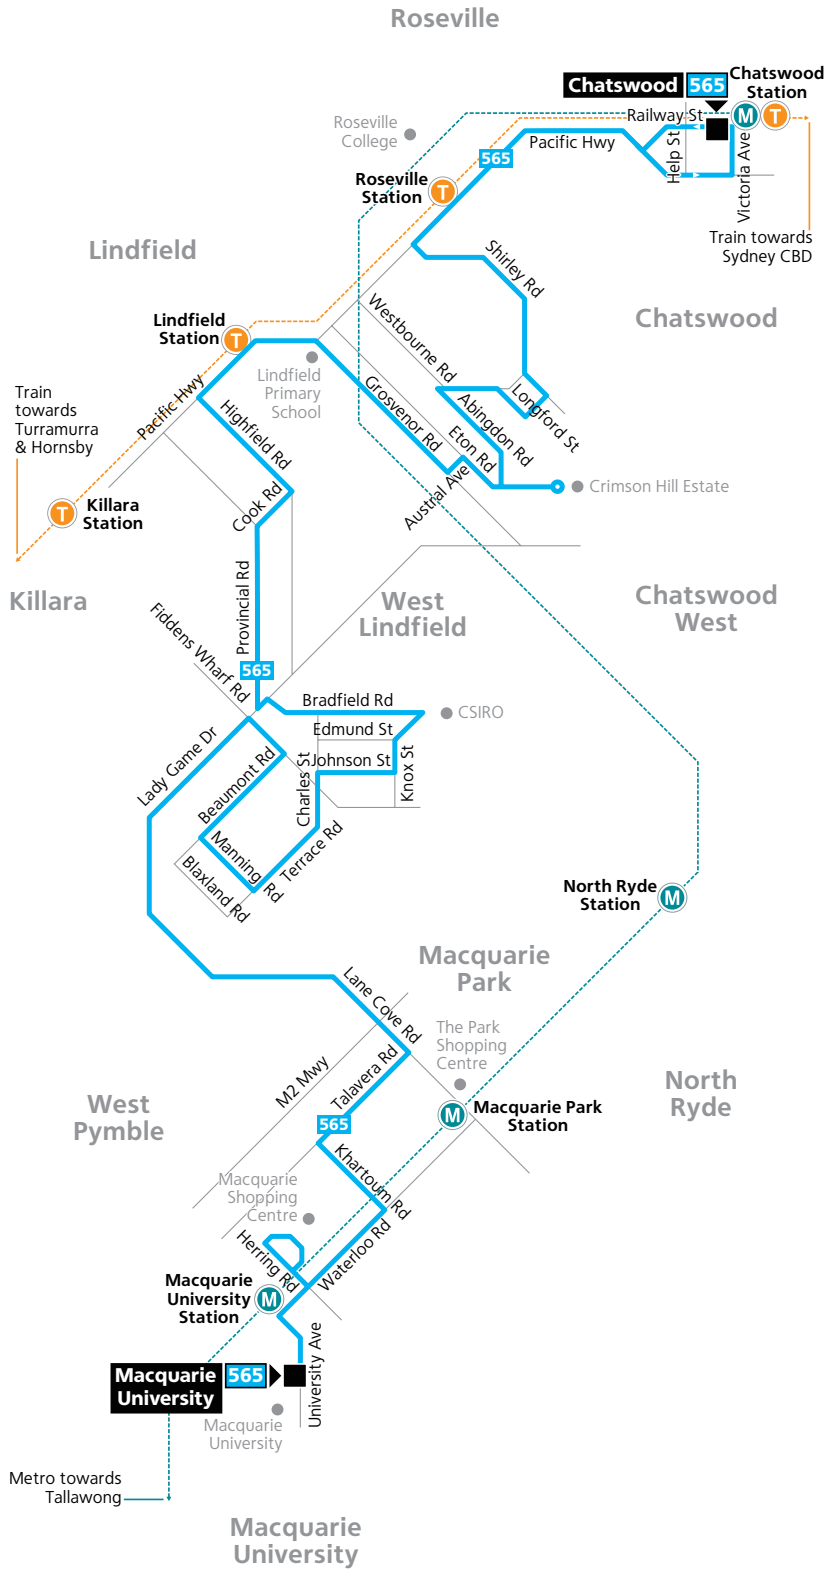

Monday to Friday	♿	♿	♿	♿	♿
Chatswood Station	18:30	19:00	19:30	20:00	-
Roseville Station	18:35	19:05	19:35	20:05	-
Eton Rd bus bay, Lindfield	18:41	19:11	19:41	20:11	20:48
Lindfield Station	18:48	19:18	19:48	20:18	20:55
CSIRO Lindfield, Bradfield Rd, Lindfield	18:54	19:23	19:53	20:23	21:00
Beaumont Rd at Anembo Cres, Killara	18:59	19:27	19:57	20:27	21:04
Macquarie Centre, Macquarie Park	19:14	-	-	-	-
Macquarie University Campus Interchange, Macquarie Park	19:17	-	-	-	-

Saturday	♿	♿	♿	♿	♿	♿	♿	♿	♿
Chatswood Station	07:55	08:55	09:55	10:55	11:55	12:55	13:55	14:55	15:55
Roseville Station	08:00	09:00	10:00	11:00	12:00	13:00	14:00	15:00	16:00
Eton Rd bus bay, Lindfield	08:06	09:06	10:06	11:06	12:06	13:06	14:06	15:06	16:06
Lindfield Station	08:13	09:13	10:13	11:13	12:13	13:13	14:13	15:13	16:13
CSIRO Lindfield, Bradfield Rd, Lindfield	08:16	09:16	10:16	11:16	12:16	13:16	14:16	15:16	16:16
Beaumont Rd at Anembo Cres, Killara	08:19	09:19	10:19	11:19	12:19	13:19	14:19	15:19	16:19
Macquarie Centre, Macquarie Park	08:33	09:33	10:33	11:33	12:33	13:33	14:33	15:33	16:33
Macquarie University Campus Interchange, Macquarie Park	08:38	09:38	10:38	11:38	12:38	13:38	14:38	15:38	16:38

Saturday	♿	♿	♿	♿
Chatswood Station	16:55	17:55	18:55	19:55
Roseville Station	17:00	18:00	19:00	20:00
Eton Rd bus bay, Lindfield	17:06	18:06	19:06	20:06
Lindfield Station	17:13	18:13	19:13	20:13
CSIRO Lindfield, Bradfield Rd, Lindfield	17:16	18:16	19:16	20:16
Beaumont Rd at Anembo Cres, Killara	17:19	18:19	19:19	20:19
Macquarie Centre, Macquarie Park	17:33	18:33	19:33	-
Macquarie University Campus Interchange, Macquarie Park	17:38	18:38	19:38	-

Route 565

Legend

- Bus route
- 565 Bus route number
- 565 Bus route start/finish
- Metro line/station
- Train line/station

Diagrammatic Map
Not to Scale