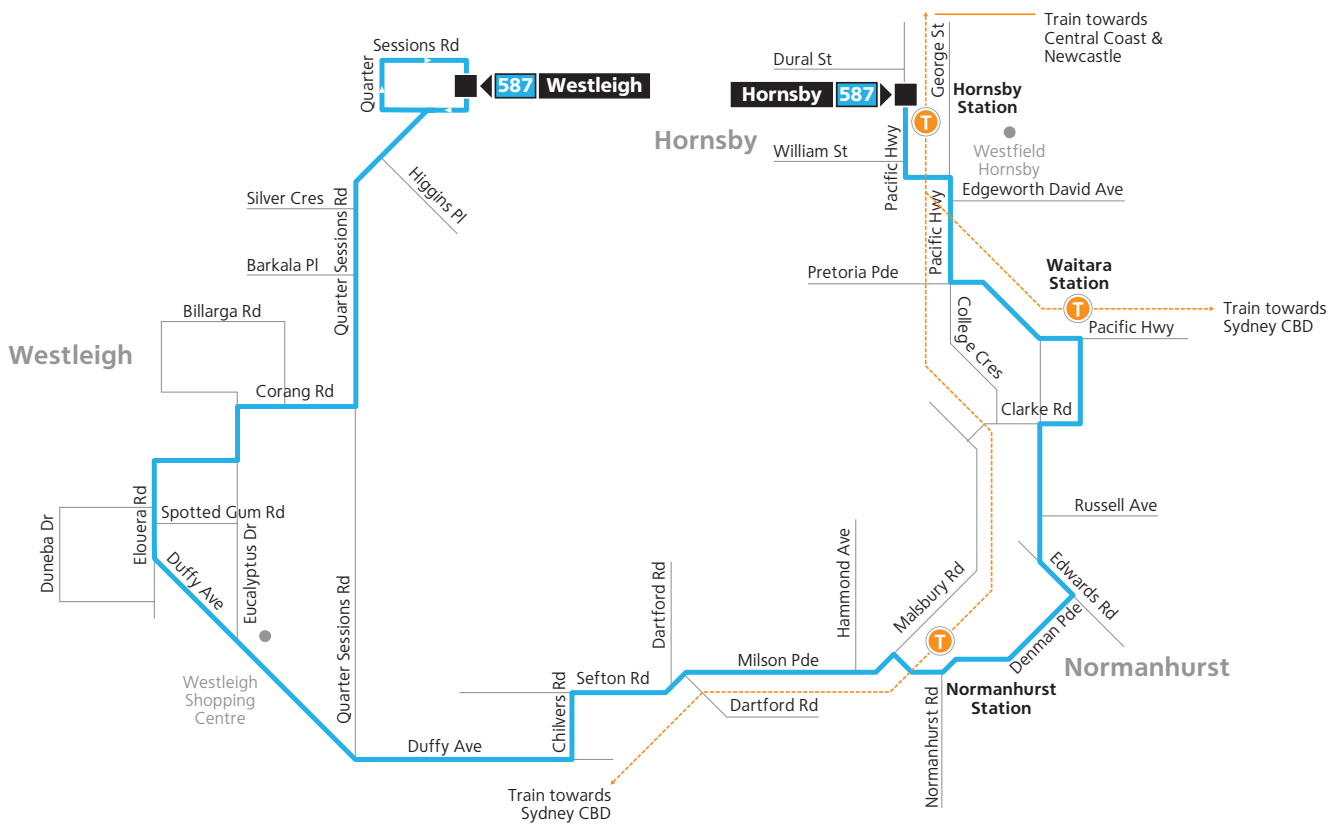

Route 587

Legend

- Bus route
- 587 Bus route number
- Bus route start/finish
- T Train line/station

Diagrammatic Map
Not to Scale