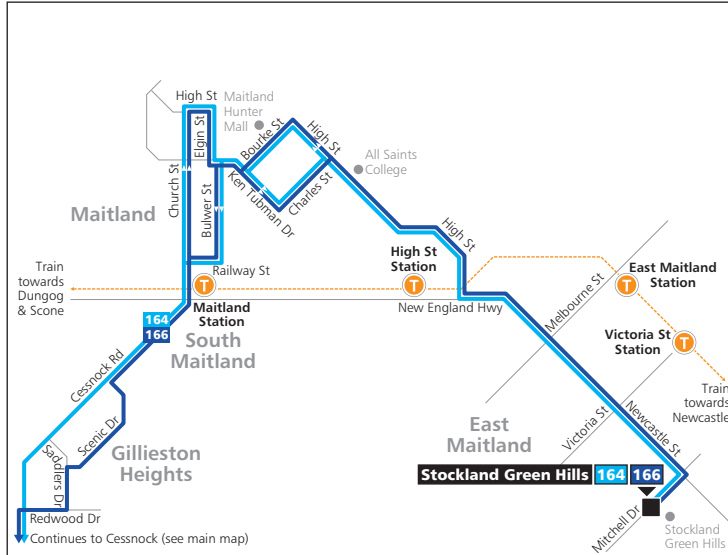

Saturday

	♿	♿	♿
Rover Depot, Vincent St, Cessnock	15:45	17:00	18:00
Cessnock Rd opp Fisher St, Neath	16:02	17:17	18:17
Cessnock Rd opp Edgeworth David Memorial Park, Abermain	16:05	17:20	18:20
Station St before First St, Weston	16:08	17:23	18:23
Rotary Park, Hampden St, Kurri Kurri	16:15	17:30	18:30
Main Rd at Young St, Heddon Greta	16:20	17:35	18:35
Oakwood Village, Cessnock Rd, Gillieston Heights	16:25	17:40	18:40
Maitland Station	16:30	17:45	18:45
High St after Ken Tubman Dr, Maitland	-	17:55	18:55
St Peters Maitland, High St, Maitland	16:40	-	-
Uniting Church, Newcastle St, East Maitland	16:45	-	-
Stockland Green Hills, Mitchell Dr, East Maitland	16:50	-	-

164**Cessnock to Maitland via Kurri Kurri****B****Sunday & Public Holidays**

						
Rover Depot, Vincent St, Cessnock	08:00	10:00	12:00	14:00	16:00	18:00
Cessnock Rd opp Fisher St, Neath	08:17	10:17	12:17	14:17	16:17	18:17
Cessnock Rd opp Edgeworth David Memorial Park, Abermain	08:20	10:20	12:20	14:20	16:20	18:20
Station St before First St, Weston	08:23	10:23	12:23	14:23	16:23	18:23
Rotary Park, Hampden St, Kurri Kurri	08:30	10:30	12:30	14:30	16:30	18:30
Main Rd at Young St, Heddon Greta	08:35	10:35	12:35	14:35	16:35	18:35
Oakwood Village, Cessnock Rd, Gillieston Heights	08:40	10:40	12:40	14:40	16:40	18:40
Maitland Station	08:45	10:45	12:45	14:45	16:45	18:45
High St after Ken Tubman Dr, Maitland	08:55	10:55	12:55	14:55	16:55	18:55

Routes 164, 166, 171, 172

Cessnock Inset

Maitland Inset

Street Legend
 1. O'Toole St
 2. Logan St

Legend

- Bus route
- 164 Bus route number
- Bus route start/finish
- T Train line/station

Diagrammatic Map
 Not to Scale