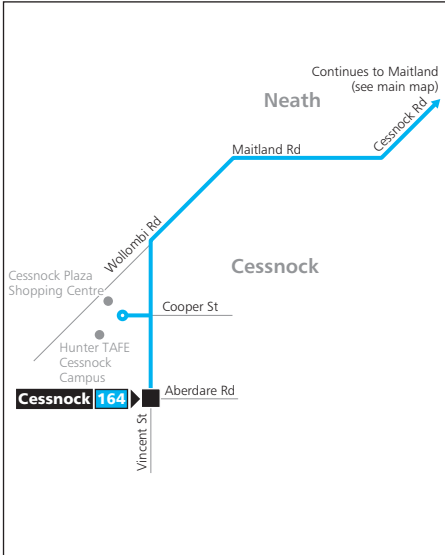

Saturday

	♿	♿	♿
Rover Depot, Vincent St, Cessnock	15:45	17:00	18:00
Cessnock Rd opp Fisher St, Neath	16:02	17:17	18:17
Cessnock Rd opp Edgeworth David Memorial Park, Abermain	16:05	17:20	18:20
Station St before First St, Weston	16:08	17:23	18:23
Rotary Park, Hampden St, Kurri Kurri	16:15	17:30	18:30
Main Rd at Young St, Heddon Greta	16:20	17:35	18:35
Oakwood Village, Cessnock Rd, Gillieston Heights	16:25	17:40	18:40
Maitland Station	16:30	17:45	18:45
High St after Ken Tubman Dr, Maitland	-	17:55	18:55
St Peters Maitland, High St, Maitland	16:40	-	-
Uniting Church, Newcastle St, East Maitland	16:45	-	-
Stockland Green Hills, Mitchell Dr, East Maitland	16:50	-	-

164**Cessnock to Maitland via Kurri Kurri****B****Sunday & Public Holidays**

						
Rover Depot, Vincent St, Cessnock	08:00	10:00	12:00	14:00	16:00	18:00
Cessnock Rd opp Fisher St, Neath	08:17	10:17	12:17	14:17	16:17	18:17
Cessnock Rd opp Edgeworth David Memorial Park, Abermain	08:20	10:20	12:20	14:20	16:20	18:20
Station St before First St, Weston	08:23	10:23	12:23	14:23	16:23	18:23
Rotary Park, Hampden St, Kurri Kurri	08:30	10:30	12:30	14:30	16:30	18:30
Main Rd at Young St, Heddon Greta	08:35	10:35	12:35	14:35	16:35	18:35
Oakwood Village, Cessnock Rd, Gillieston Heights	08:40	10:40	12:40	14:40	16:40	18:40
Maitland Station	08:45	10:45	12:45	14:45	16:45	18:45
High St after Ken Tubman Dr, Maitland	08:55	10:55	12:55	14:55	16:55	18:55

Routes 164, 166, 171, 172

Cessnock Inset

Maitland Inset

Street Legend
 1. O'Toole St
 2. Logan St

Legend

- Bus route
- 164 Bus route number
- Bus route start/finish
- T Train line/station

Diagrammatic Map
 Not to Scale