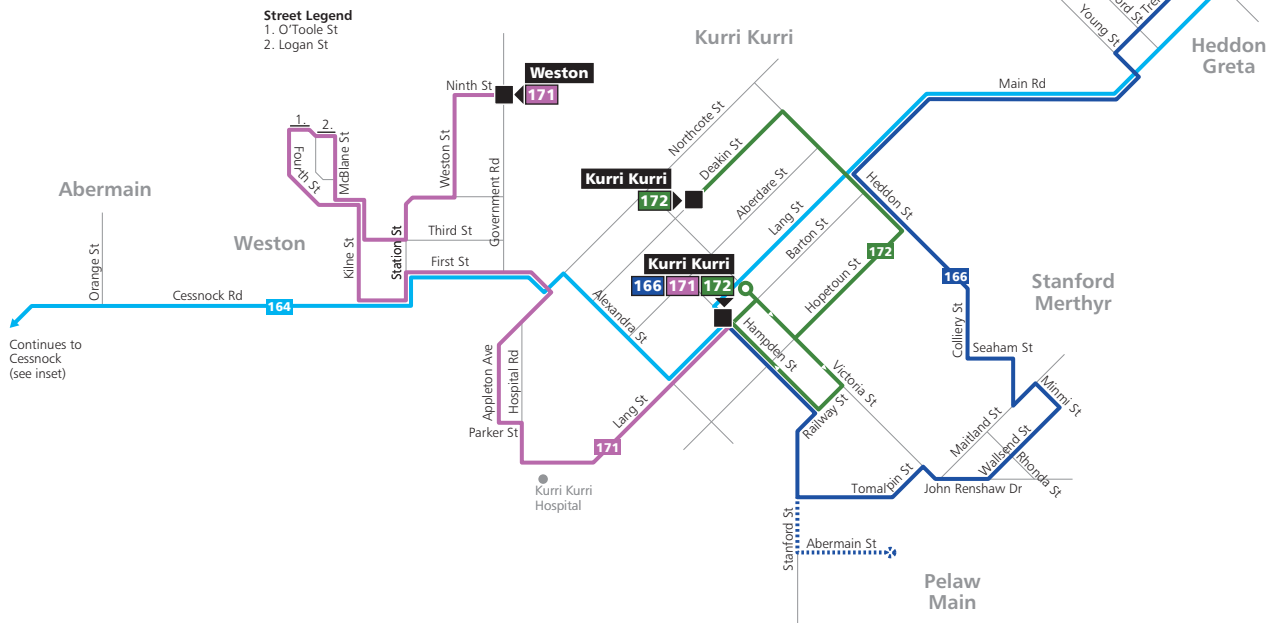

Saturday

	♿	♿	♿
Rover Depot, Vincent St, Cessnock	15:45	17:00	18:00
Cessnock Rd opp Fisher St, Neath	16:02	17:17	18:17
Cessnock Rd opp Edgeworth David Memorial Park, Abermain	16:05	17:20	18:20
Station St before First St, Weston	16:08	17:23	18:23
Rotary Park, Hampden St, Kurri Kurri	16:15	17:30	18:30
Main Rd at Young St, Heddon Greta	16:20	17:35	18:35
Oakwood Village, Cessnock Rd, Gillieston Heights	16:25	17:40	18:40
Maitland Station	16:30	17:45	18:45
High St after Ken Tubman Dr, Maitland	-	17:55	18:55
St Peters Maitland, High St, Maitland	16:40	-	-
Uniting Church, Newcastle St, East Maitland	16:45	-	-
Stockland Green Hills, Mitchell Dr, East Maitland	16:50	-	-

164**Cessnock to Maitland via Kurri Kurri****B****Sunday & Public Holidays**

						
Rover Depot, Vincent St, Cessnock	08:00	10:00	12:00	14:00	16:00	18:00
Cessnock Rd opp Fisher St, Neath	08:17	10:17	12:17	14:17	16:17	18:17
Cessnock Rd opp Edgeworth David Memorial Park, Abermain	08:20	10:20	12:20	14:20	16:20	18:20
Station St before First St, Weston	08:23	10:23	12:23	14:23	16:23	18:23
Rotary Park, Hampden St, Kurri Kurri	08:30	10:30	12:30	14:30	16:30	18:30
Main Rd at Young St, Heddon Greta	08:35	10:35	12:35	14:35	16:35	18:35
Oakwood Village, Cessnock Rd, Gillieston Heights	08:40	10:40	12:40	14:40	16:40	18:40
Maitland Station	08:45	10:45	12:45	14:45	16:45	18:45
High St after Ken Tubman Dr, Maitland	08:55	10:55	12:55	14:55	16:55	18:55

Routes 164, 166, 171, 172

Cessnock Inset

Maitland Inset

Street Legend
 1. O'Toole St
 2. Logan St

Legend

- Bus route
- 164 Bus route number
- Bus route start/finish
- T Train line/station

Diagrammatic Map
 Not to Scale