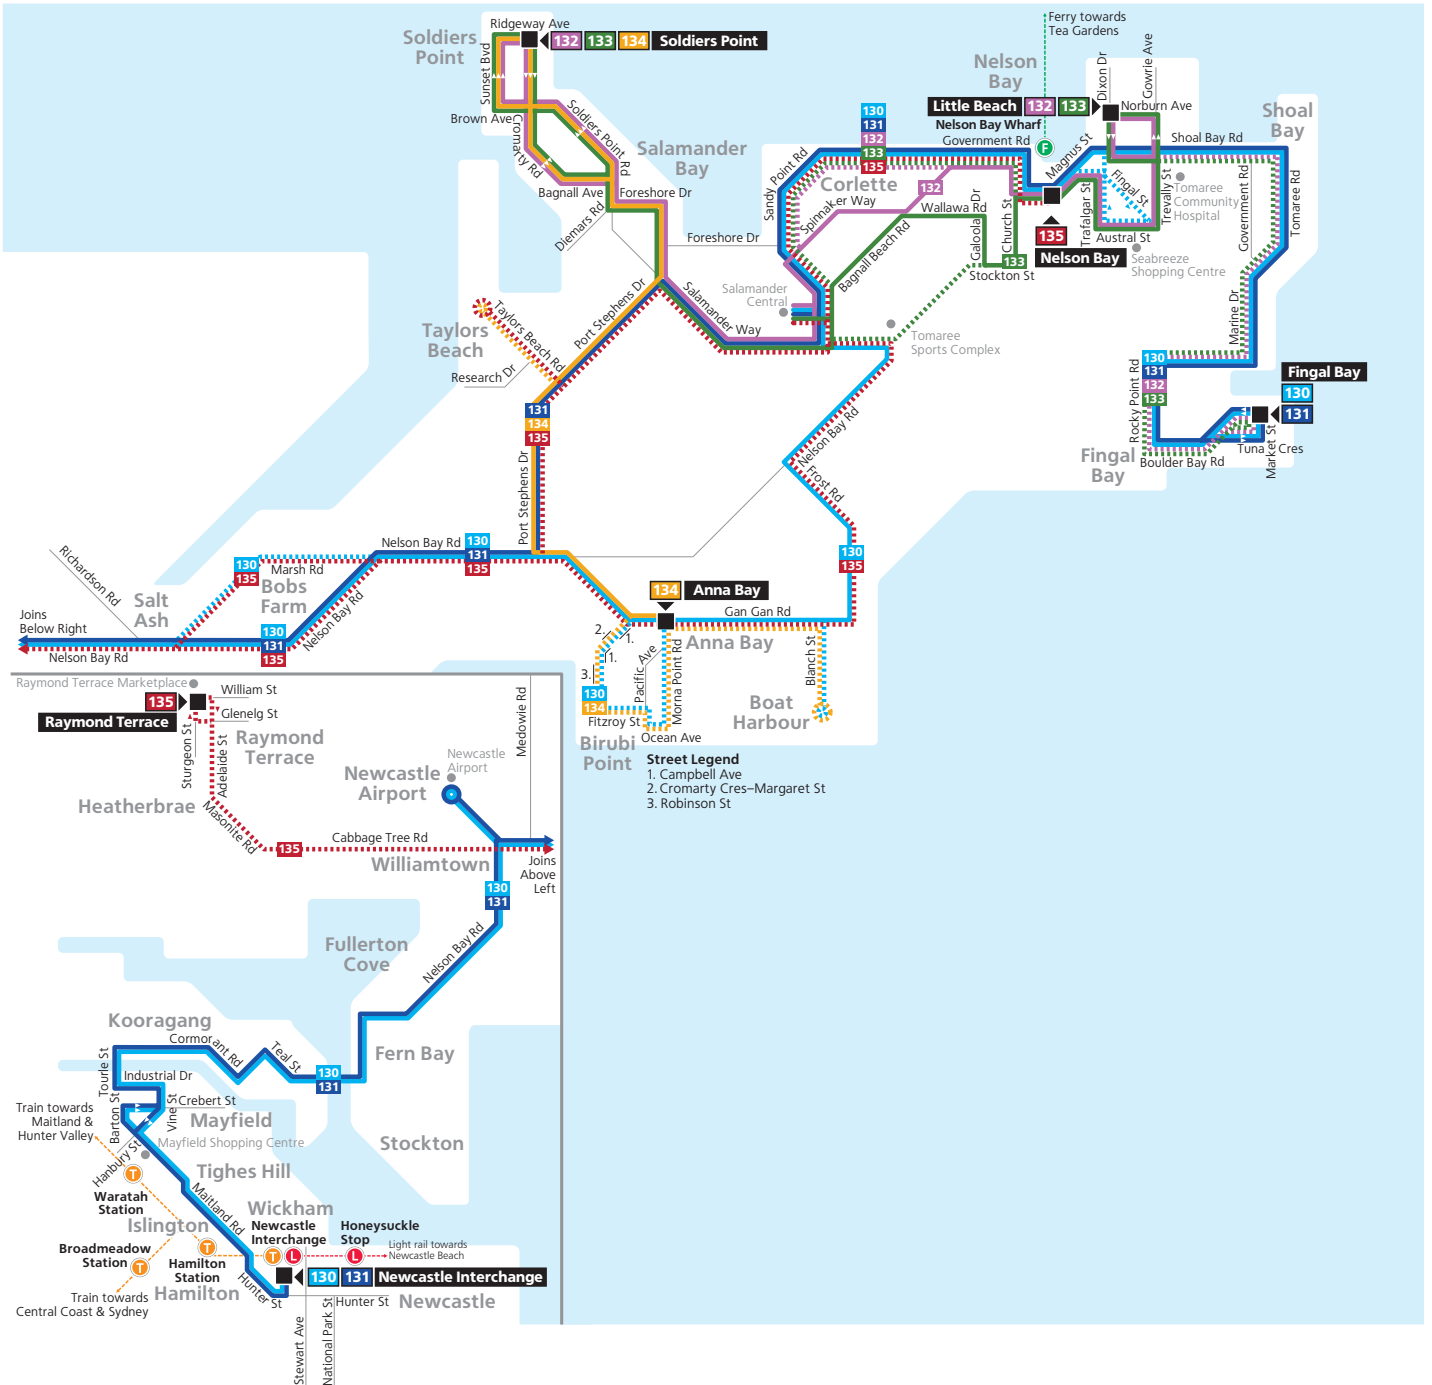

Monday to Friday	♿	♿	♿	♿	♿	♿
Fingal Bay Shops, Market St, Fingal Bay	-	19:25	20:45	-	21:50	22:45
Bay Village Shops, Shoal Bay Rd, Shoal Bay	-	19:32	20:57	-	21:58	22:50
Donald St at Stockton St, Nelson Bay	-	19:40	21:05	-	22:05	23:00
Corlette Shops, Sandy Point Rd, Corlette	-	19:45	21:10	-	22:10	23:05
Sandy Point Rd at Spinnaker Way, Corlette	-	19:48	21:13	-	22:13	23:08
Salamander Bay Square, Terminus Pde, Salamander Bay	-	19:50	21:15	-	22:15	23:10
Frost Rd opp Seawinds Village, Anna Bay	-	19:55	21:19	-	22:20	23:14
One Mile Beach Holiday Park, Gan Gan Rd, One Mile	-	20:00	21:22	-	22:25	23:18
Gan Gan Rd before James Paterson St, Anna Bay	-	20:05	21:25	-	22:30	23:22
Newcastle Airport, Williamstown Dr, Williamstown	19:15	-	-	21:50	-	-
Bayway Village, Nelson Bay Rd, Fern Bay	19:25	-	-	22:00	-	-
Maitland Rd opp Beaumont St, Islington	19:41	-	-	22:16	-	-
Newcastle Interchange	19:44	-	-	22:19	-	-

Routes 130, 131, 132, 133, 134, 135

Routes 130 & 131 to Newcastle

Buses pick up and set down passengers at all stops as required to Tourle Street, Mayfield, then set down only.

Routes 130 & 131 to Port Stephens