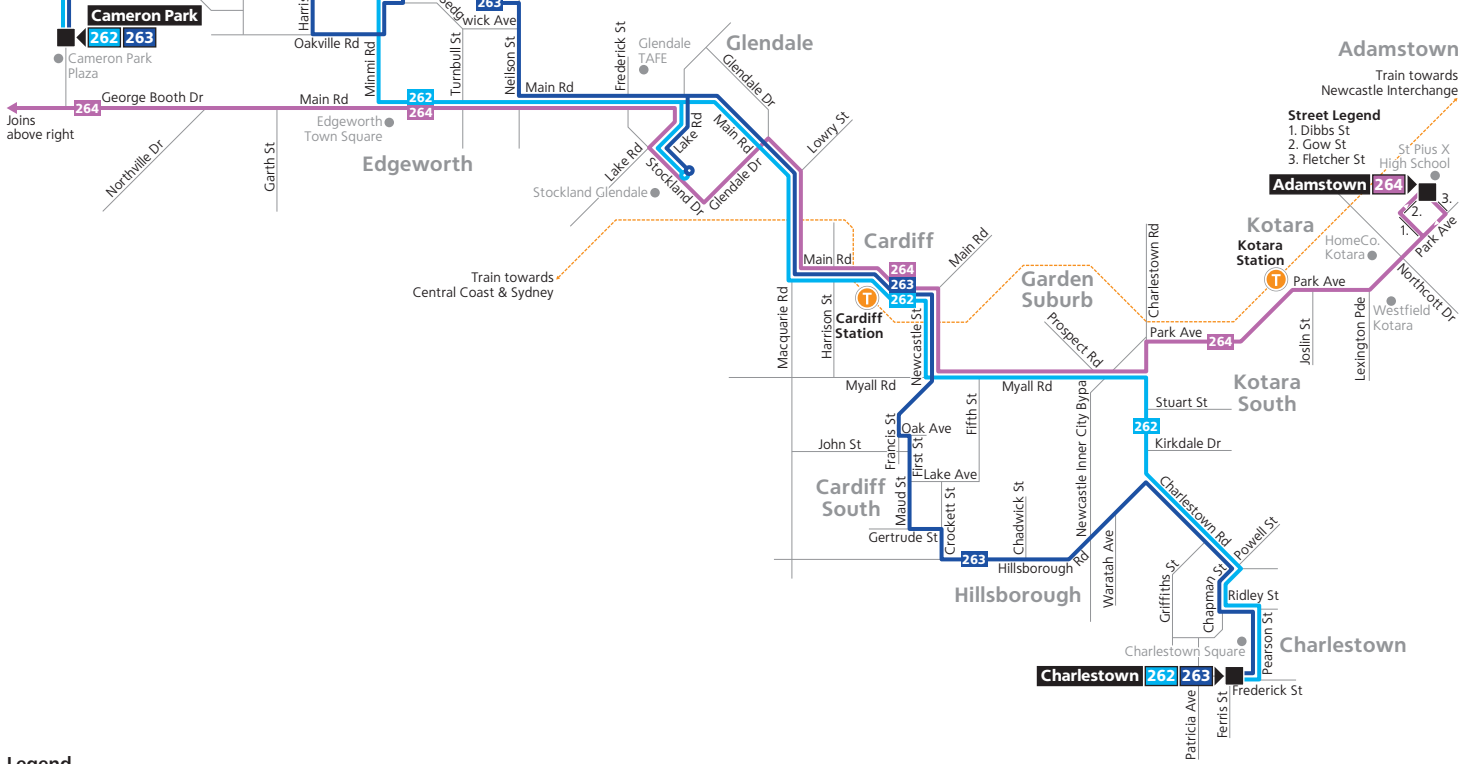

Routes 262, 263, 264

1. **Legend**
2. Bus route
   - Bus route number
   - Bus route start/finish
   - T Train line/station

Diagrammatic Map Not to Scale

transportnsw.info