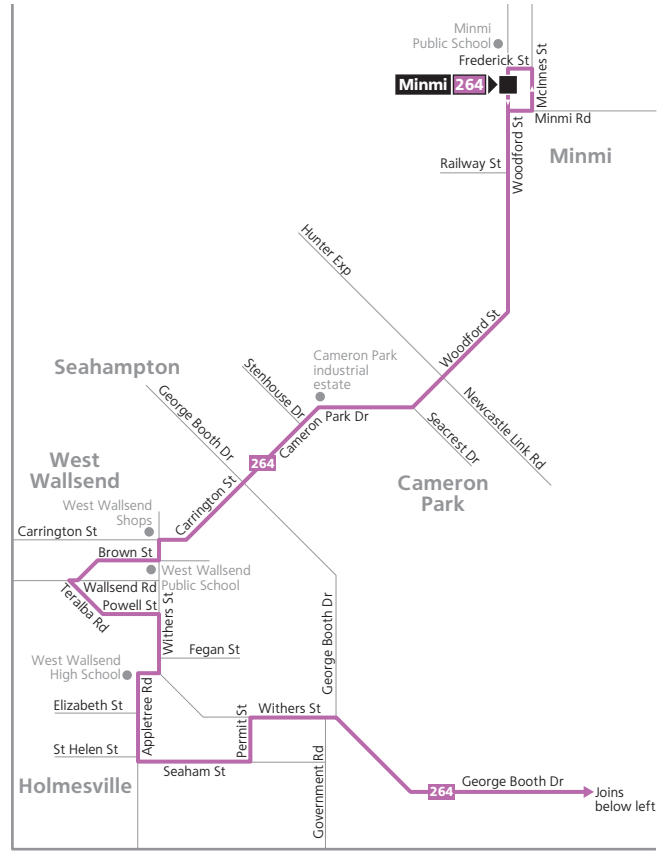

Routes 262, 263, 264

1. **Legend**
2. Bus route
   - Bus route number
   - Bus route start/finish
   - T Train line/station

Diagrammatic Map Not to Scale

transportnsw.info