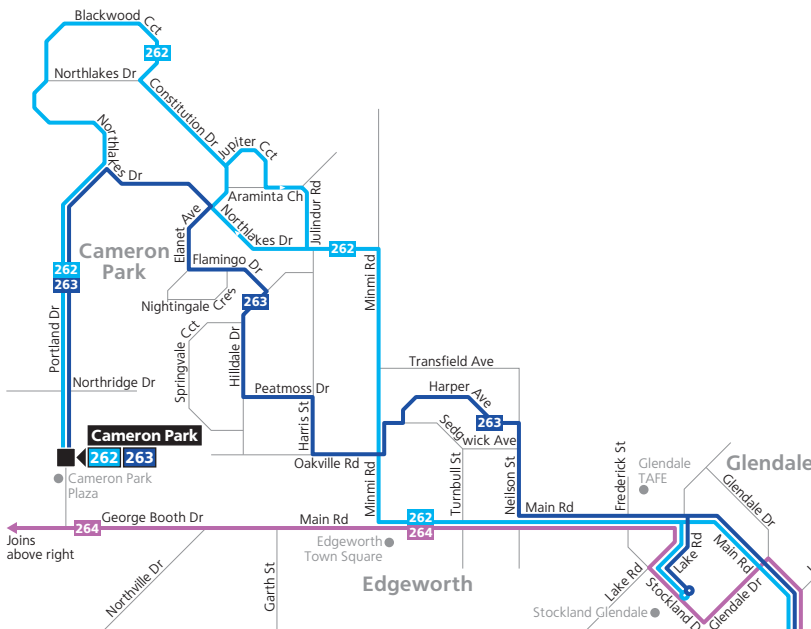

Routes 262, 263, 264

1. **Legend**
2. Bus route
   - Bus route number
   - Bus route start/finish
   - T Train line/station

Diagrammatic Map Not to Scale

transportnsw.info