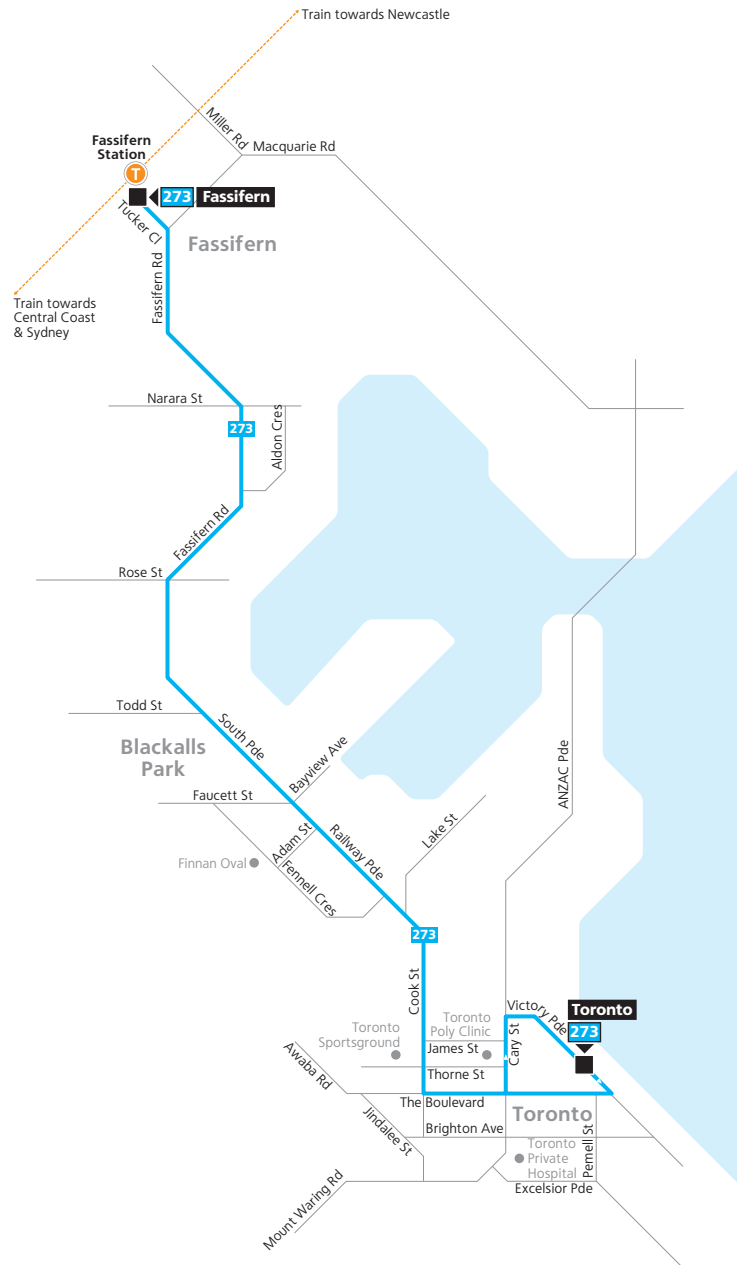

Route 273

Legend

- Bus route
- 273 Bus route number
- Bus route start/finish
- T Train line/station

Diagrammatic Map
Not to Scale