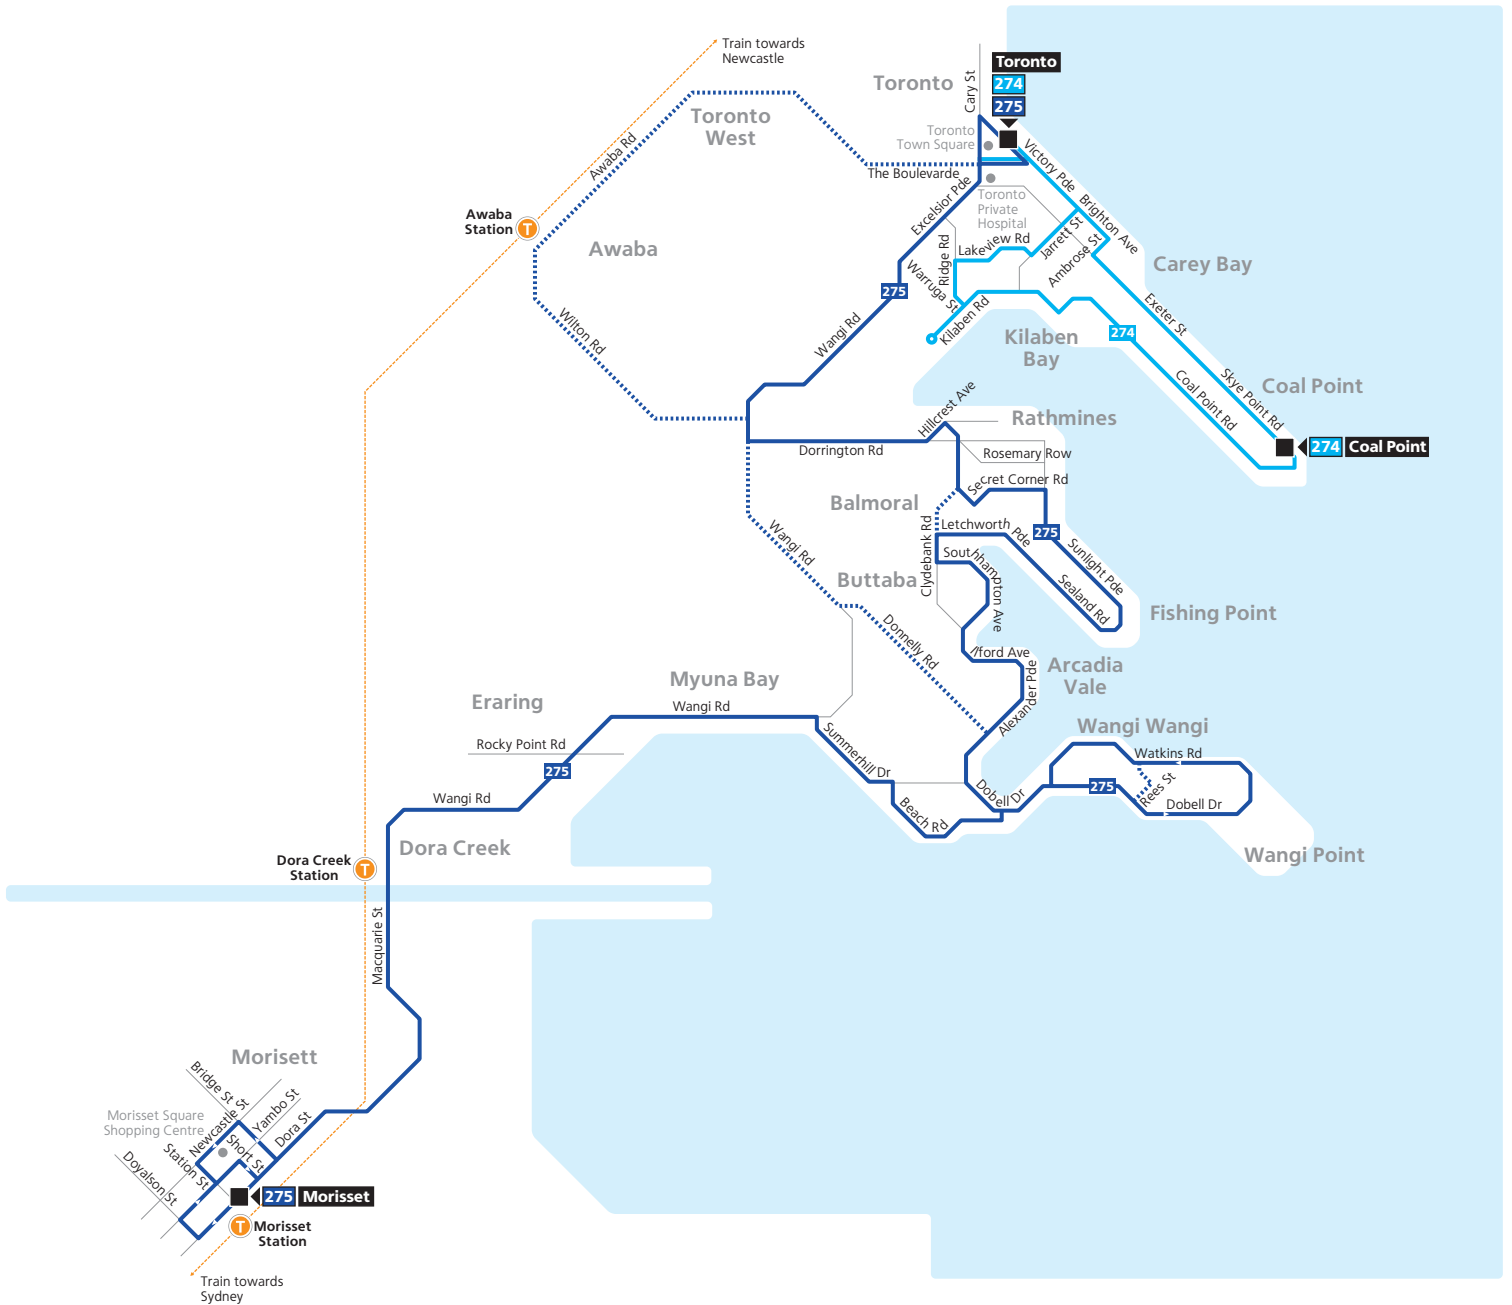

Routes 274, 275

Legend

- Bus route
- 274 Bus route number
- Bus route start/finish
- T Train line/station

Diagrammatic Map
Not to Scale