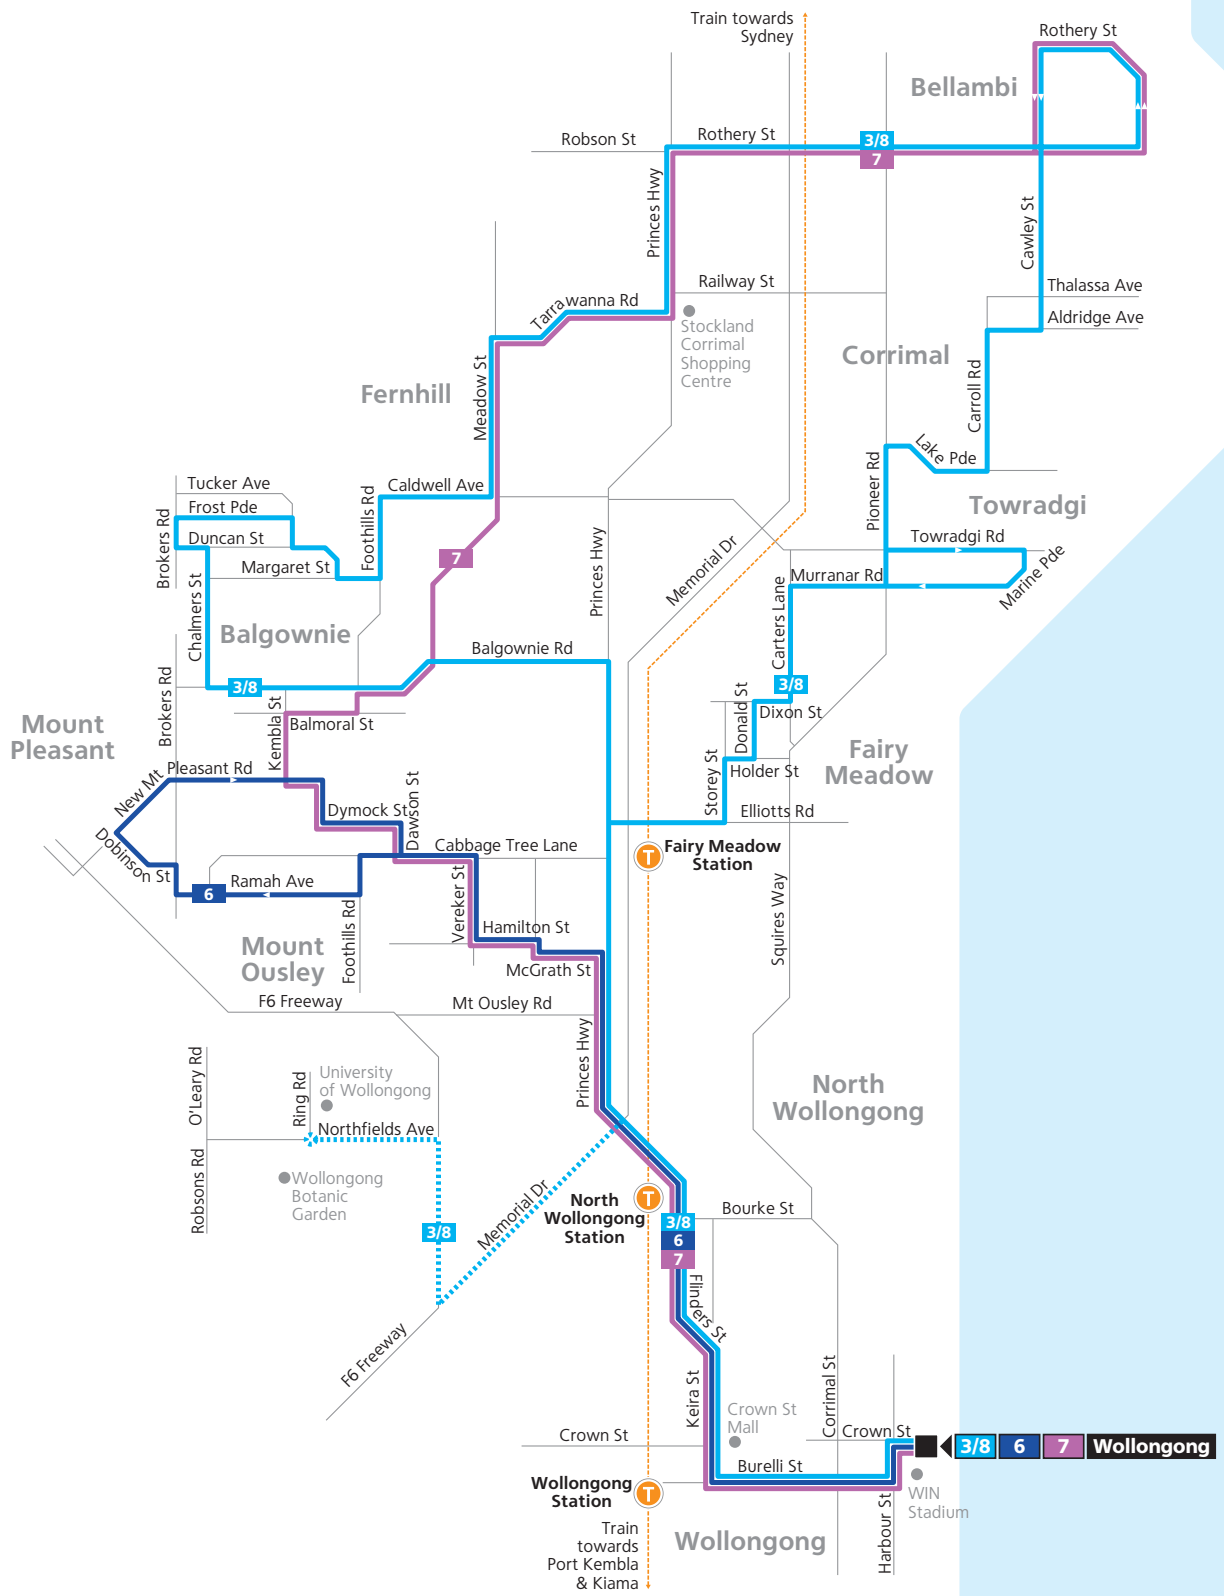

Routes 3, 6, 7, 8

1. **Legend**
2. Bus route
   - 3 Bus route number
   - Diversion/extended route
   - T Train line/station
   - Bus route start/finish

North
Diagrammatic Map
Not to Scale