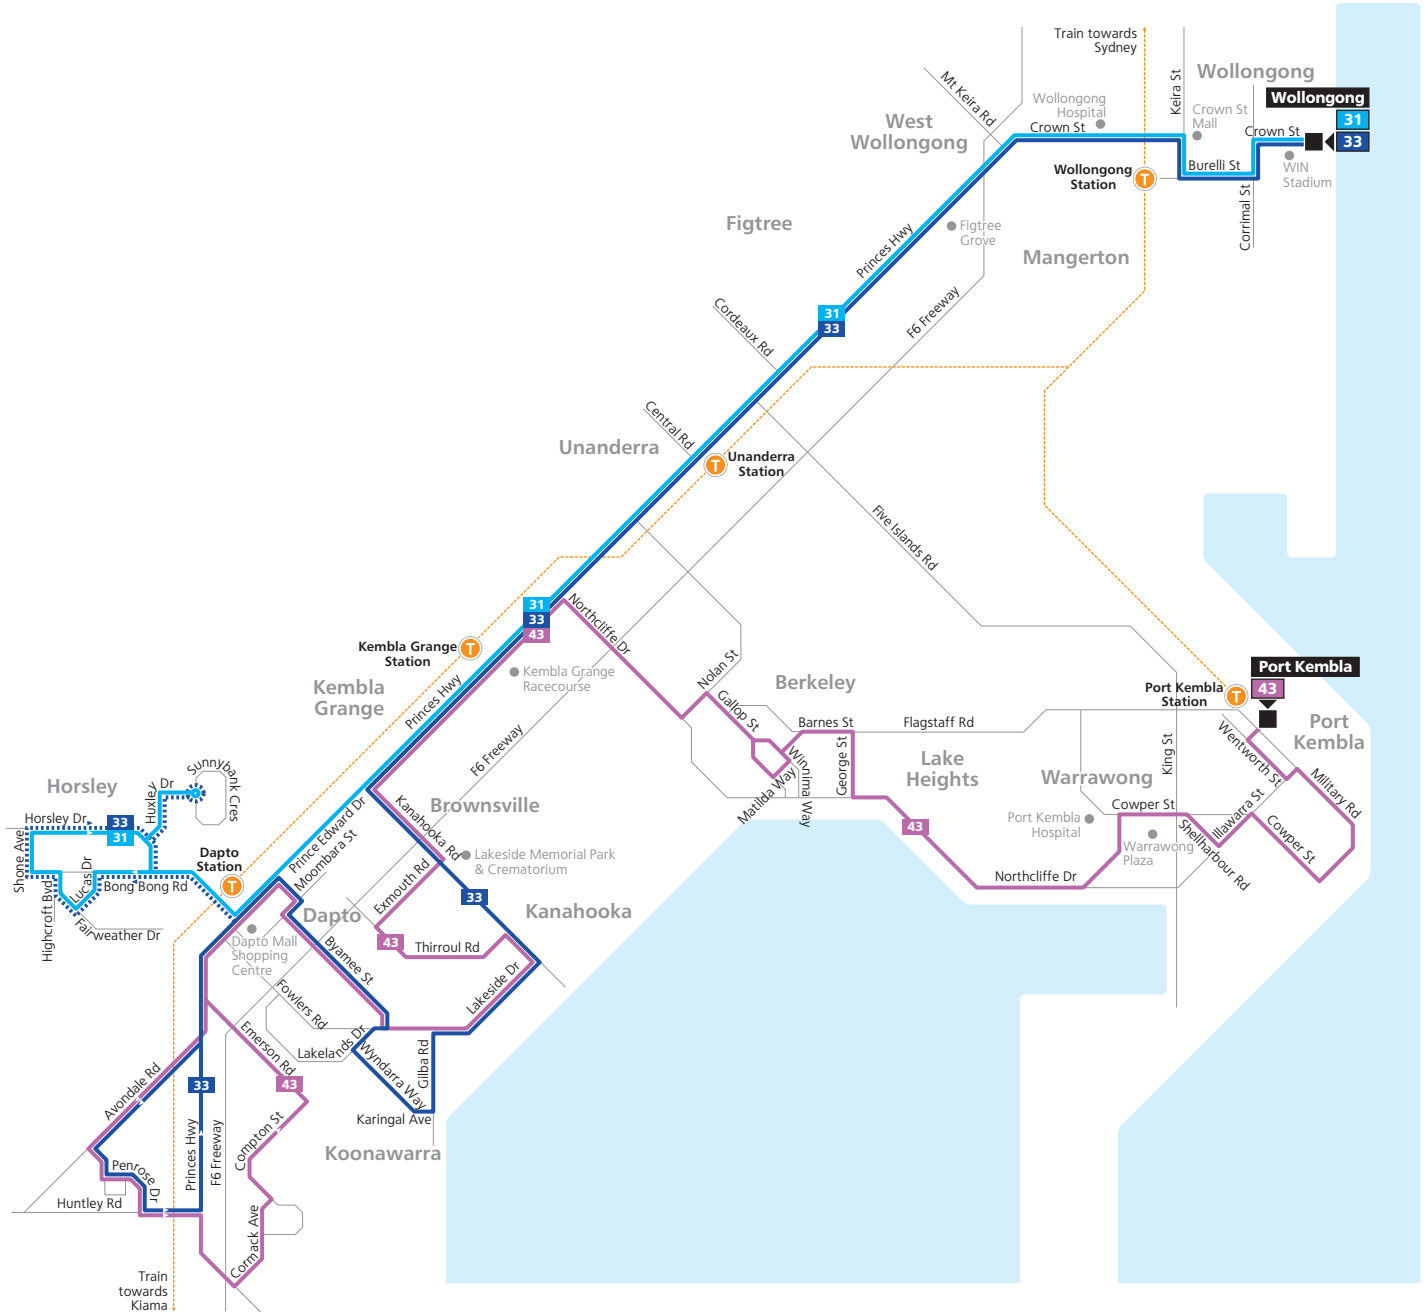

# Wollongong to Horsley via Unanderra (Loop Service)

B

## Saturday

WIN Entertainment Centre, Crown St, Wollongong	14:00	15:00	16:00	17:00	18:25	20:25
Crown St after Keira St, Wollongong	14:06	15:06	16:06	17:06	18:30	20:30
Wollongong Hospital, Crown St, Wollongong	14:11	15:11	16:11	17:11	18:34	20:34
Figtree Grove Shopping Centre, Princes Hwy, Figtree	14:17	15:17	16:17	17:17	18:39	20:39
Princes Hwy opp Victoria St, Unanderra	14:23	15:23	16:23	17:23	18:44	20:44
Prince Edward Dr near Kanahooka Rd, Dapto	14:30	15:30	16:30	17:30	18:51	20:51
Princes Hwy at Baan Baan St, Dapto	14:33	15:33	16:33	17:33	18:54	20:54
Fairwater Dr before Highcroft Bvd, Horsley	14:40	15:40	16:40	17:40	19:01	21:01
Huxley Dr at Cachia Bvd, Horsley	14:45	15:45	16:45	17:45	19:05	21:05
Dapto Mall Princes Hwy, Dapto	14:50	15:50	16:50	17:50	19:10	21:10
Prince Edward Dr near Khan Park, Dapto	14:53	15:53	16:53	17:53	19:13	21:13
Princes Hwy before Tannery St, Unanderra	15:00	16:00	17:00	18:00	19:20	21:20
Figtree Grove Shopping Centre, Princes Hwy, Figtree	15:06	16:06	17:06	18:05	19:25	21:25
Wollongong Hospital, Crown St, Wollongong	15:12	16:12	17:12	18:10	19:30	21:30
Crown St before Keira St, Wollongong	15:16	16:16	17:16	18:13	19:33	21:33
WIN Entertainment Centre, Crown St, Wollongong	15:20	16:20	17:20	18:17	19:37	21:37

# Routes 31, 33, 43