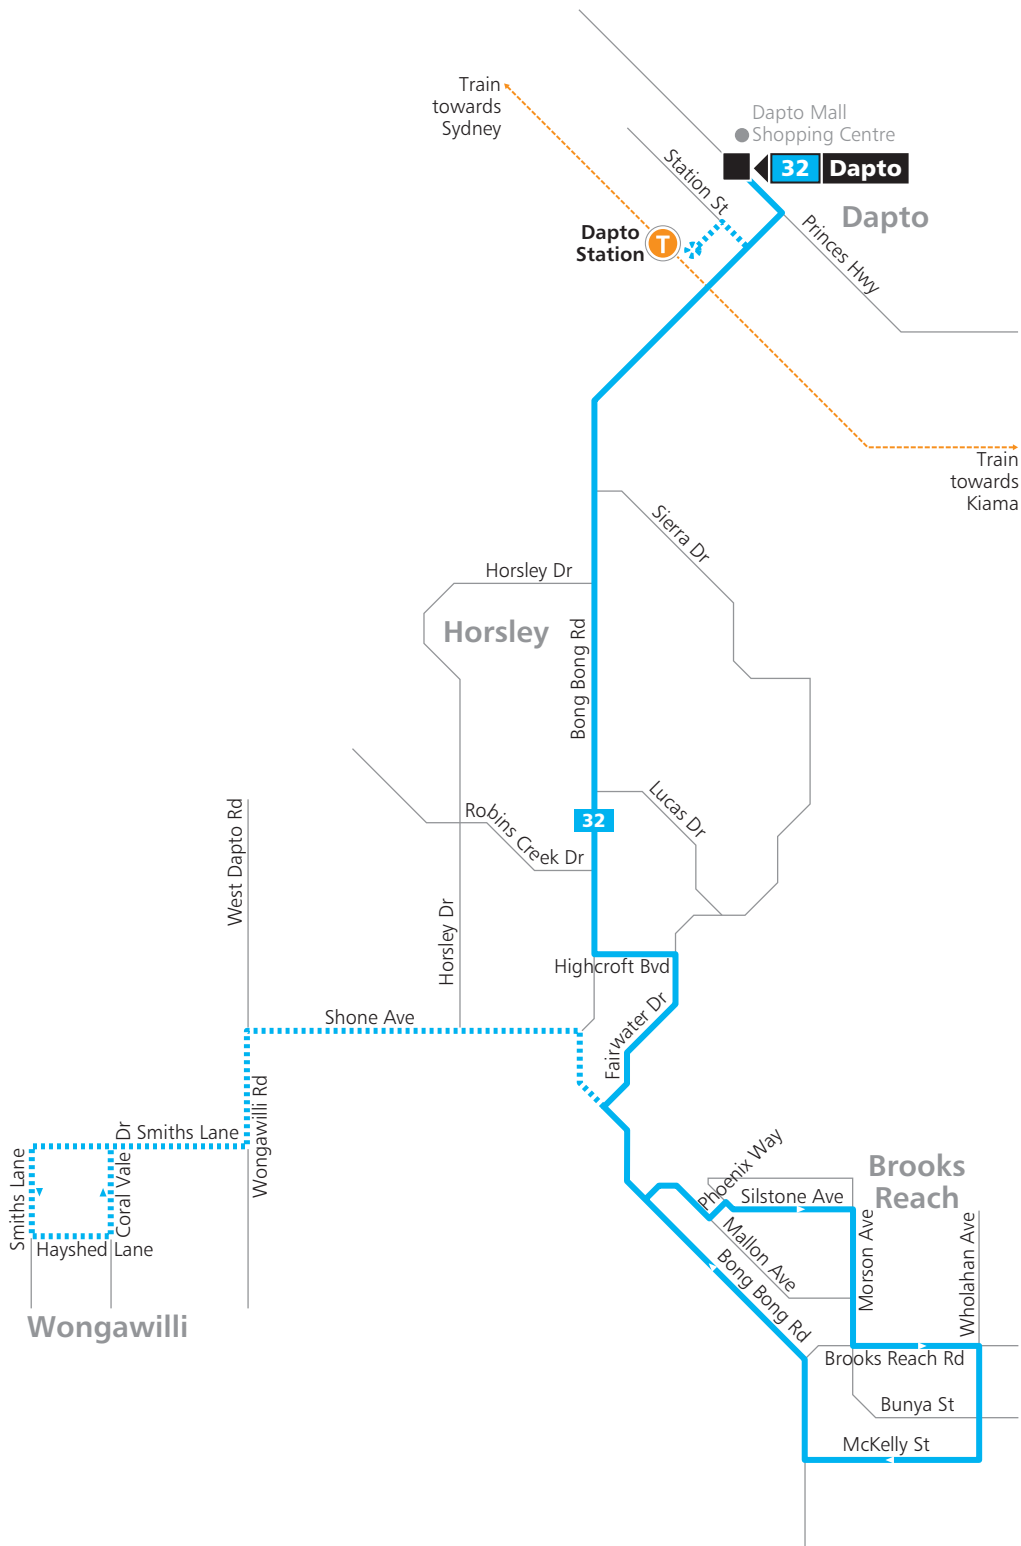

Route 32

Legend

- Bus route
- - - - - Diversion/extended route
- 32 Bus route number
- Bus route start/finish
- - - - - Train line/station

Diagrammatic Map
North
Not to Scale