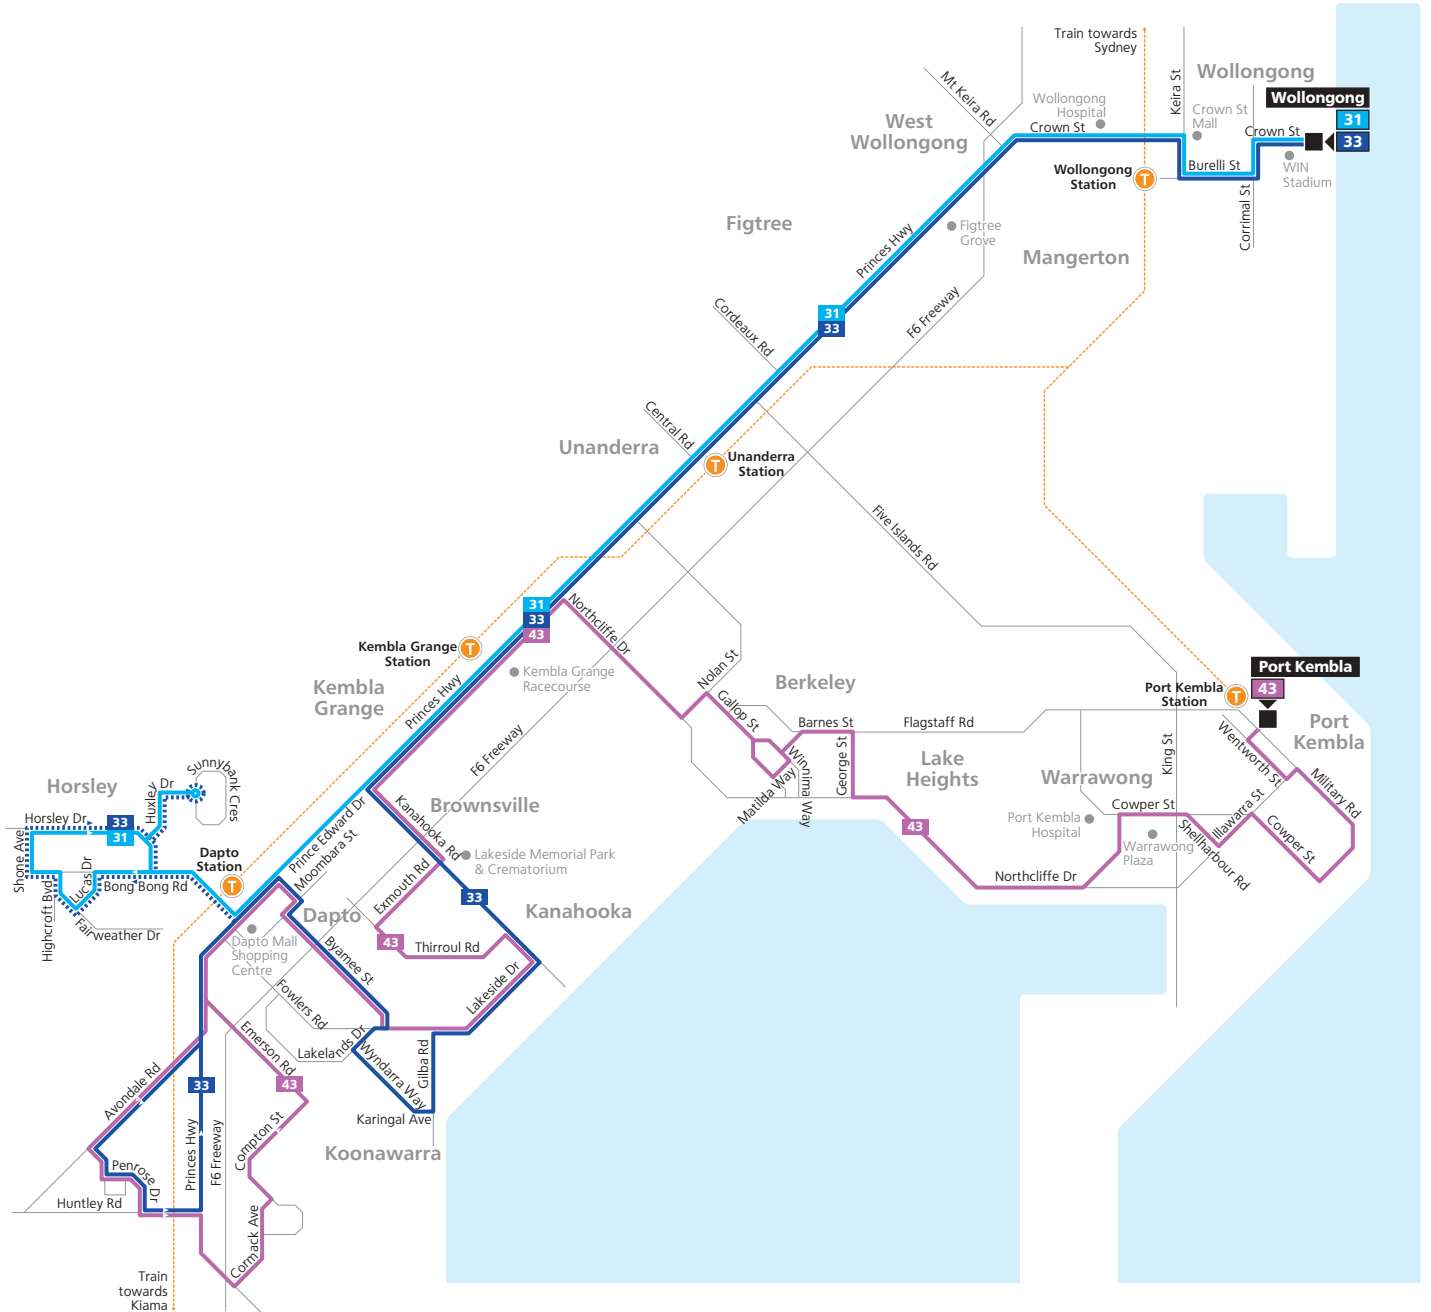

33

Wollongong to Dapto via Unanderra (Loop Service)

B

Sunday & Public Holidays

WIN Entertainment Centre, Crown St, Wollongong	07:57	-	09:57	11:57	13:57	15:57	17:57	20:17
Crown St after Keira St, Wollongong	08:02	-	10:02	12:02	14:02	16:02	18:02	20:22
Wollongong Hospital, Crown St, Wollongong	08:06	-	10:06	12:06	14:06	16:06	18:06	20:26
Figtree Grove Shopping Centre, Princes Hwy, Figtree	08:11	-	10:11	12:11	14:11	16:11	18:11	20:31
Princes Hwy opp Victoria St, Unanderra	08:17	-	10:17	12:17	14:17	16:17	18:17	20:37
Kanahooka Rd after Prince Edward Dr, Brownsville	08:24	-	10:24	12:24	14:24	16:24	18:24	20:44
Karingal Cr near Kimbarra Cr, Koonawarra	08:30	-	10:30	12:30	14:30	16:30	18:30	20:50
Dapto Mall Princes Hwy, Dapto	08:36	-	10:36	12:36	14:36	16:36	18:36	20:56
Avondale Rd opp Marshall St, Dapto	08:39	08:09	10:39	12:39	14:39	16:39	18:39	20:59
Avondale Rd opp Ena Ave, Penrose	08:41	08:11	10:41	12:41	14:41	16:41	18:41	21:01
Princes Hwy after Huntley Rd, Dapto	08:46	08:16	10:46	12:46	14:46	16:46	18:46	21:04
Princes Hwy opp Mt Brown Rd, Dapto	08:46	08:16	10:46	12:46	14:46	16:46	18:46	21:06
Dapto Mall Princes Hwy, Dapto	08:51	08:21	10:51	12:51	14:51	16:51	18:51	-
Karingal Cr near Kimbarra Cr, Koonawarra	08:57	08:27	10:57	12:57	14:57	16:57	18:57	-
Kanahooka Rd before Prince Edward Dr, Dapto	09:03	08:33	11:03	13:03	15:03	17:03	19:03	-
Princes Hwy before Tannery St, Unanderra	09:10	08:40	11:10	13:10	15:10	17:10	19:10	-
Figtree Grove Shopping Centre, Princes Hwy, Figtree	09:16	08:46	11:16	13:16	15:16	17:16	19:16	-
Wollongong Hospital, Crown St, Wollongong	09:21	08:51	11:21	13:21	15:21	17:21	19:21	-
Crown St before Keira St, Wollongong	09:24	08:54	11:24	13:24	15:24	17:24	19:24	-
WIN Entertainment Centre, Crown St, Wollongong	09:28	08:58	11:28	13:28	15:28	17:28	19:28	-

Routes 31, 33, 43

Legend

- Bus route
- Diversion/extended route
- 31 Bus route number
- Bus route start/finish
- T Train line/station

Diagrammatic Map
Not to Scale