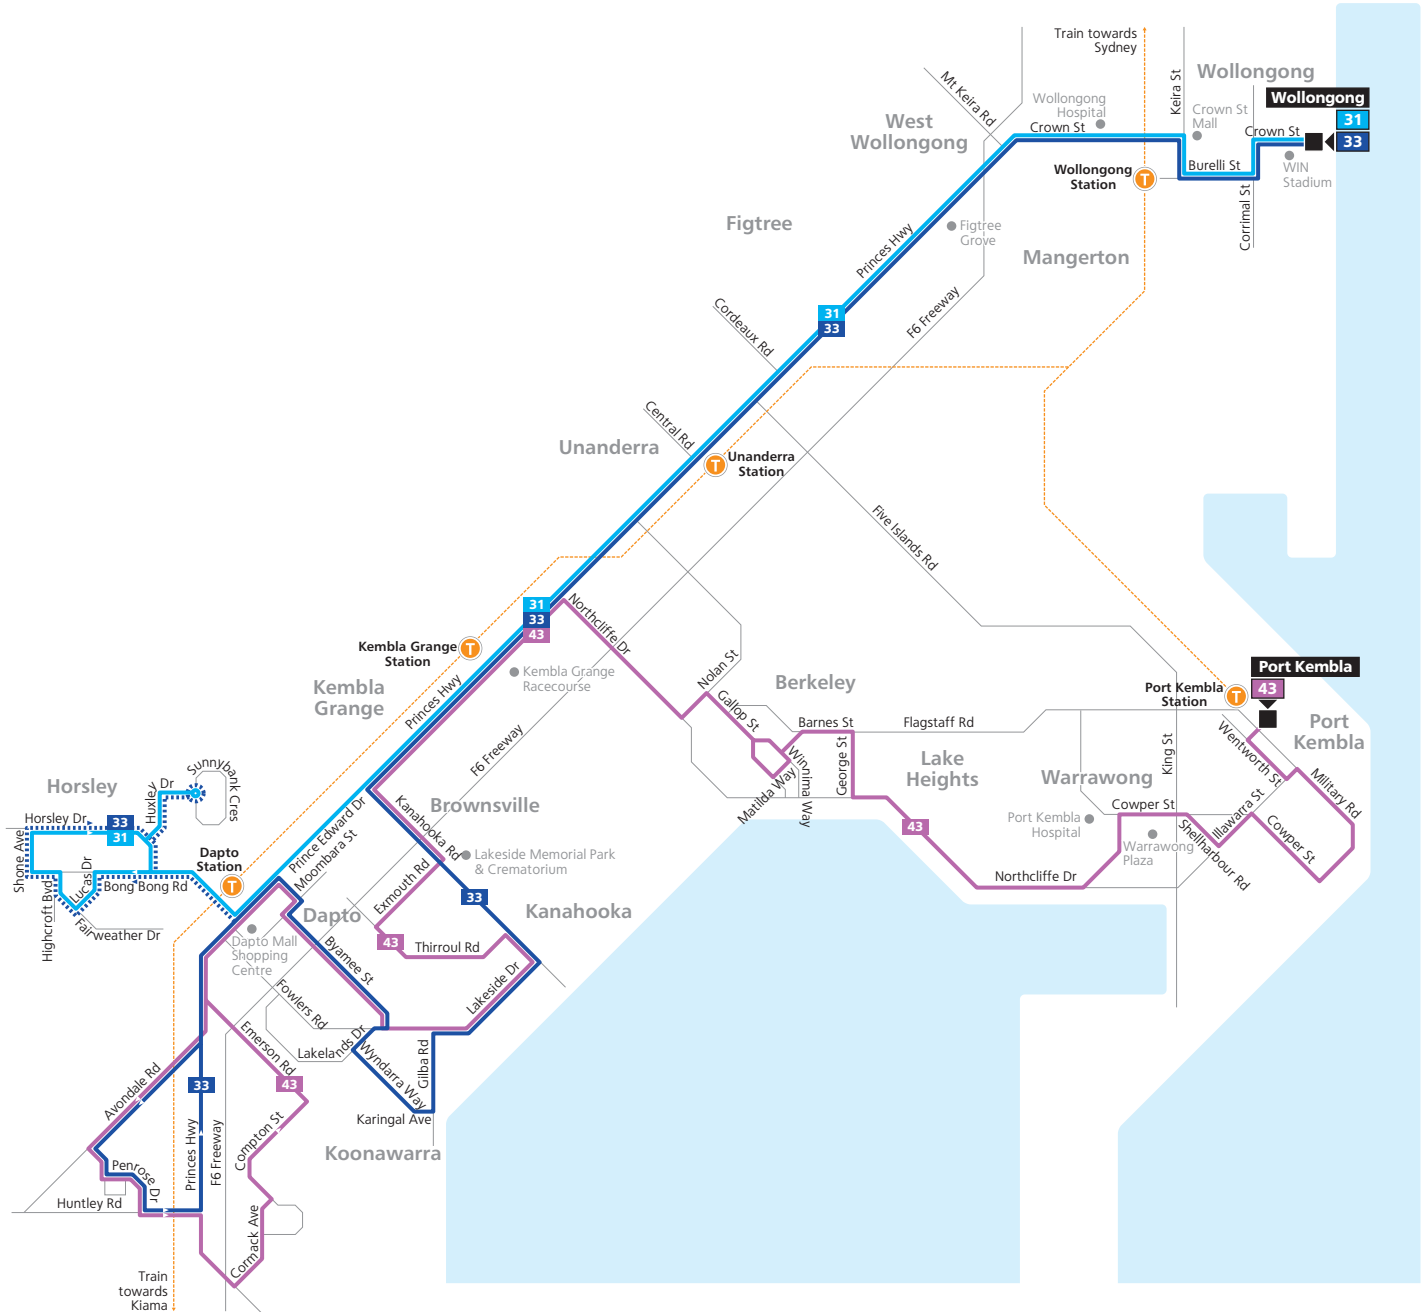

Saturday								
WIN Entertainment Centre, Crown St, Wollongong	14:25	15:25	16:25	17:25	19:25	21:25	22:40	23:25
Crown St after Keira St, Wollongong	14:31	15:31	16:31	17:31	19:30	21:30	22:45	23:30
Wollongong Hospital, Crown St, Wollongong	14:36	15:36	16:36	17:36	19:34	21:34	22:49	23:34
Figtree Grove Shopping Centre, Princes Hwy, Figtree	14:42	15:42	16:42	17:42	19:39	21:39	22:53	23:38
Princes Hwy opp Victoria St, Unanderra	14:48	15:48	16:48	17:48	19:44	21:44	22:58	23:45
Kanahooka Rd after Prince Edward Dr, Brownsville	14:55	15:55	16:55	17:55	19:51	21:51	23:05	23:50
Karingal Cr near Kimbarra Cr, Koonawarra	15:04	16:04	17:04	18:03	19:58	21:58	23:11	23:56
Dapto Mall Princes Hwy, Dapto	15:12	16:12	17:12	18:10	20:04	22:04	23:17	00:02
Avondale Rd opp Marshall St, Dapto	15:15	16:15	17:15	18:13	20:07	22:07	23:20	00:05
Avondale Rd opp Ena Ave, Penrose	15:17	16:17	17:17	18:15	20:09	22:09	23:22	00:07
Princes Hwy after Huntley Rd, Dapto	15:23	16:23	17:23	18:20	20:14	22:13	23:26	00:11
Princes Hwy opp Mt Brown Rd, Dapto	15:23	16:23	17:23	18:20	20:14	22:13	23:26	00:11
Fairwater Dr before Highcroft Bvd, Horsley	-	-	-	-	-	-	23:35	-
Highcroft Bvd at Moronga Ct, Horsley	-	-	-	-	-	-	23:36	-
Huxley Dr at Cachia Bvd, Horsley	-	-	-	-	-	-	23:41	-
Dapto Mall Princes Hwy, Dapto	15:29	16:29	17:29	18:26	20:19	22:18	-	00:16
Karingal Cr near Kimbarra Cr, Koonawarra	15:37	16:37	17:37	18:33	20:23	22:22	-	00:22
Kanahooka Rd before Prince Edward Dr, Dapto	15:46	16:46	17:45	18:41	20:30	22:29	-	00:27
Princes Hwy before Tannery St, Unanderra	15:53	16:53	17:52	18:48	20:37	22:35	-	00:33
Figtree Grove Shopping Centre, Princes Hwy, Figtree	15:59	16:59	17:57	18:53	20:42	22:40	-	00:38
Wollongong Hospital, Crown St, Wollongong	16:05	17:05	18:02	18:58	20:47	22:44	-	00:42
Crown St before Keira St, Wollongong	16:09	17:09	18:05	19:01	20:50	22:47	-	00:45
WIN Entertainment Centre, Crown St, Wollongong	16:13	17:13	18:09	19:05	20:54	22:50	-	00:48

# Wollongong to Dapto via Unanderra (Loop Service)

B

# Routes 31, 33, 43