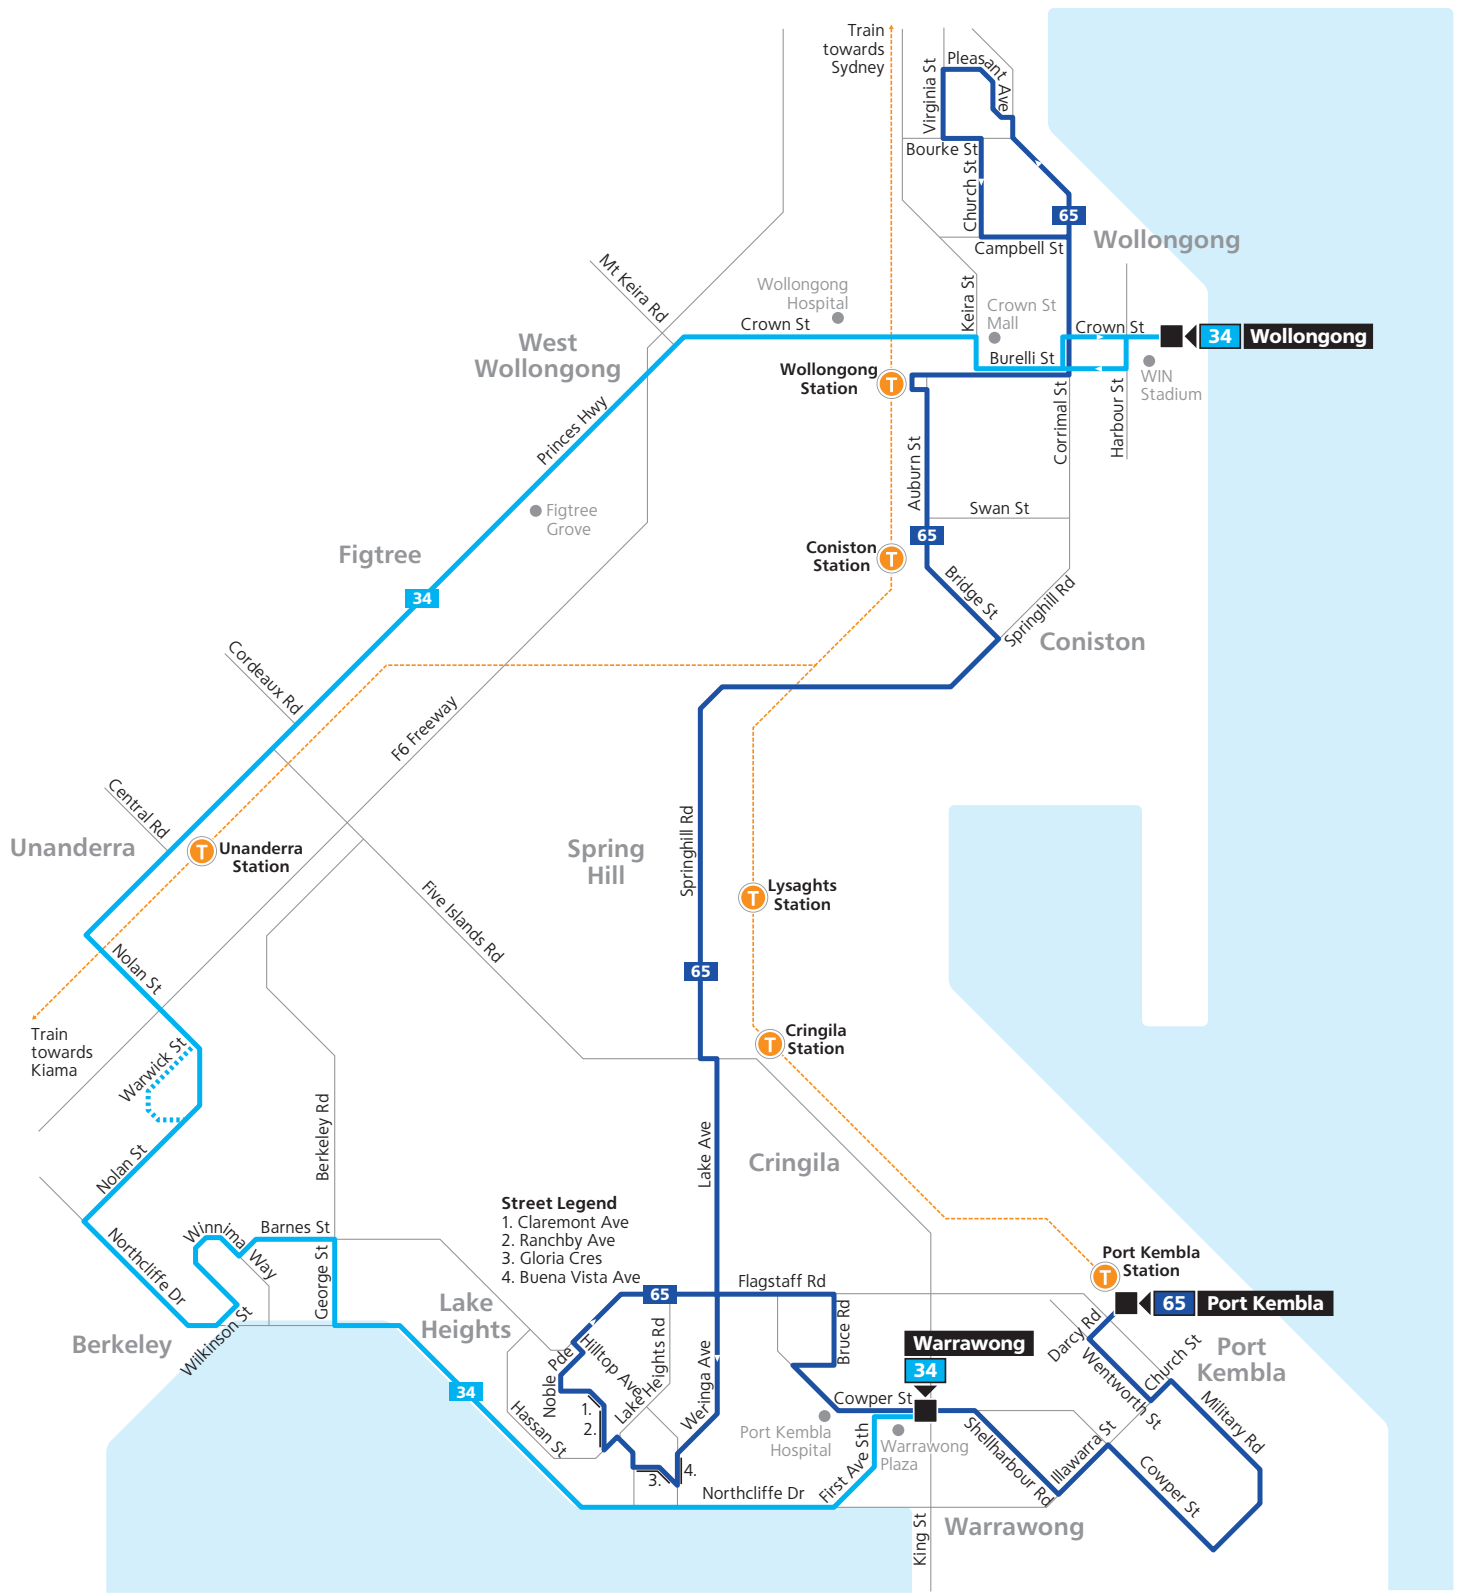

Routes 34, 65

1. **Legend**
2. Bus route
   - - - - Diversion/extended route
   - 34 Bus route number
   - Bus route start/finish
   - T Train line/station

Diagrammatic Map
Not to Scale

transportnsw.info