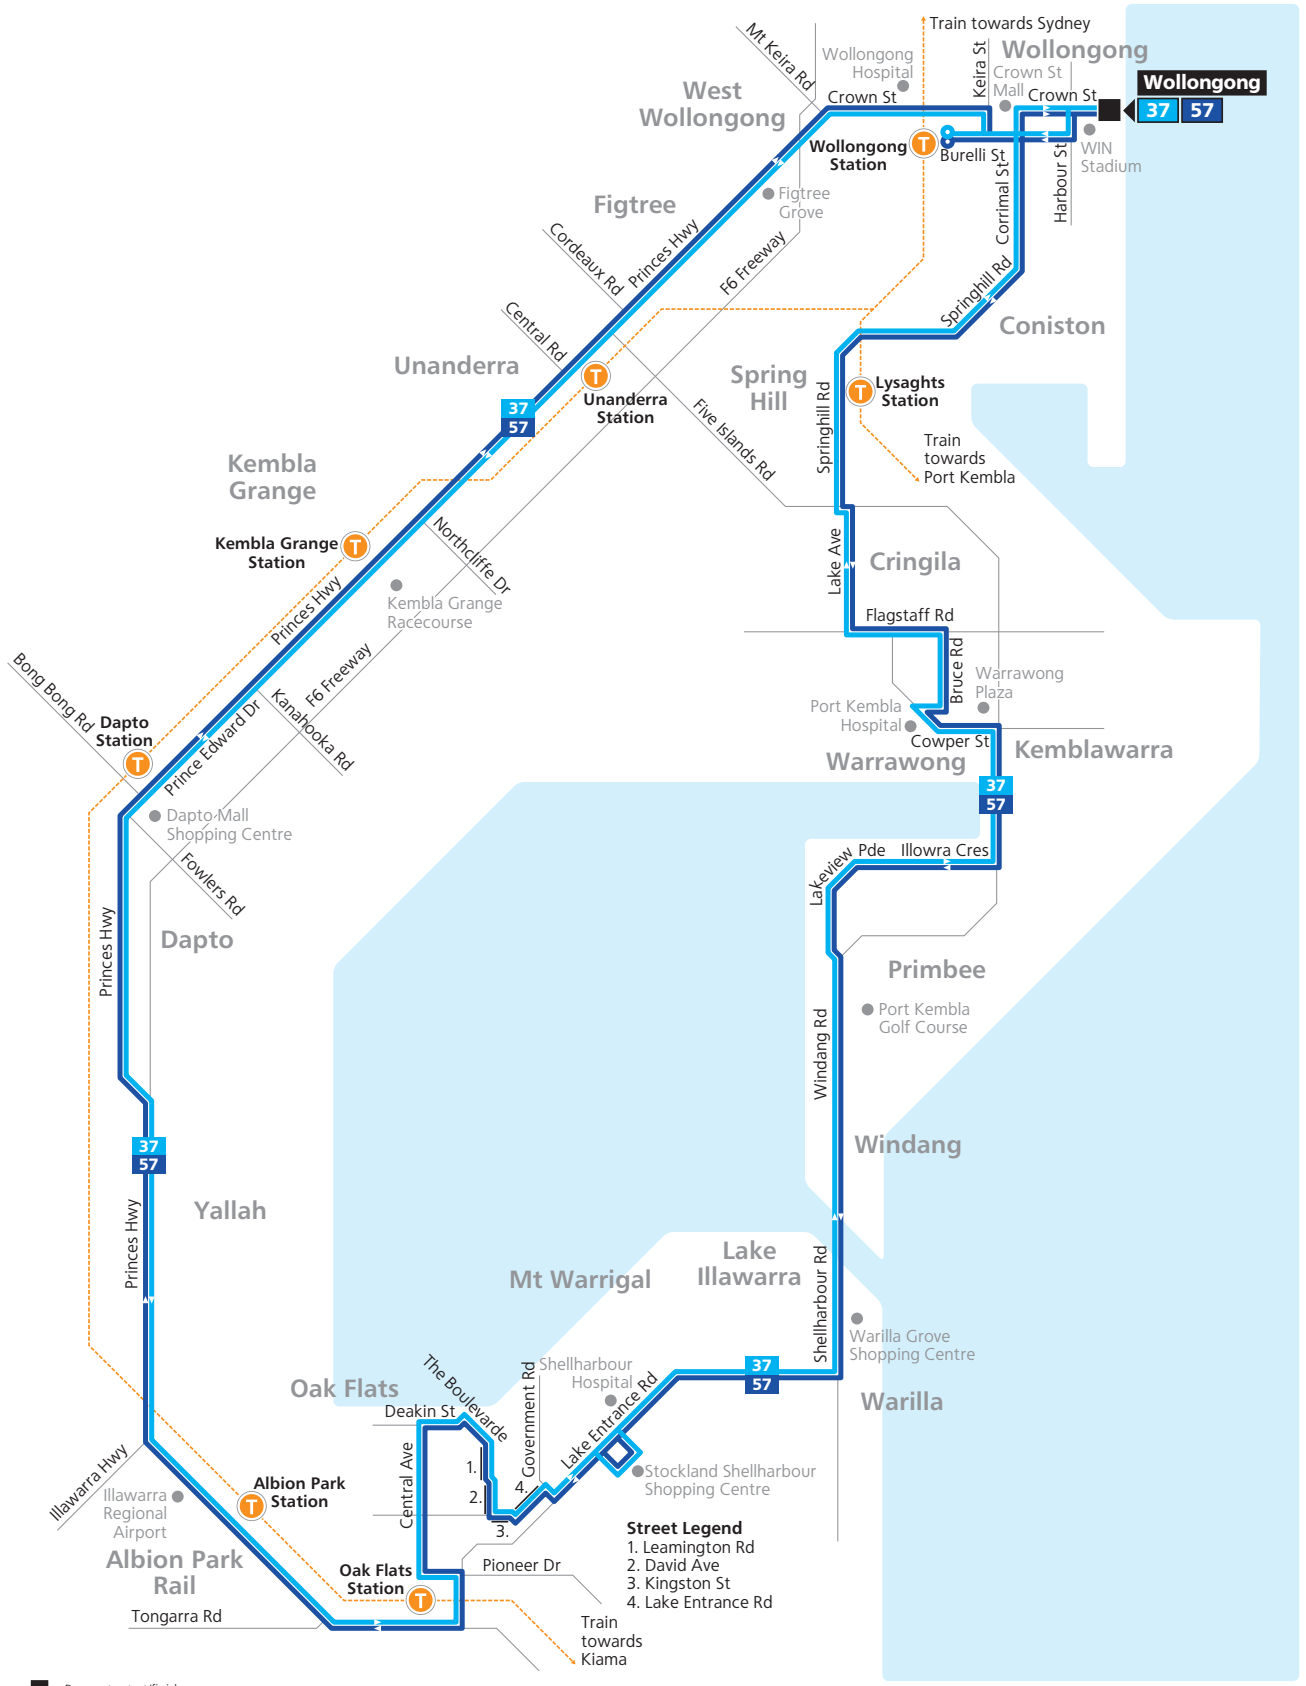

Routes 37, 57

Legend
Bus route
Bus route number
Bus route start/finish
Train line/station

North
Diagrammatic Map
Not to Scale

transportnsw.info