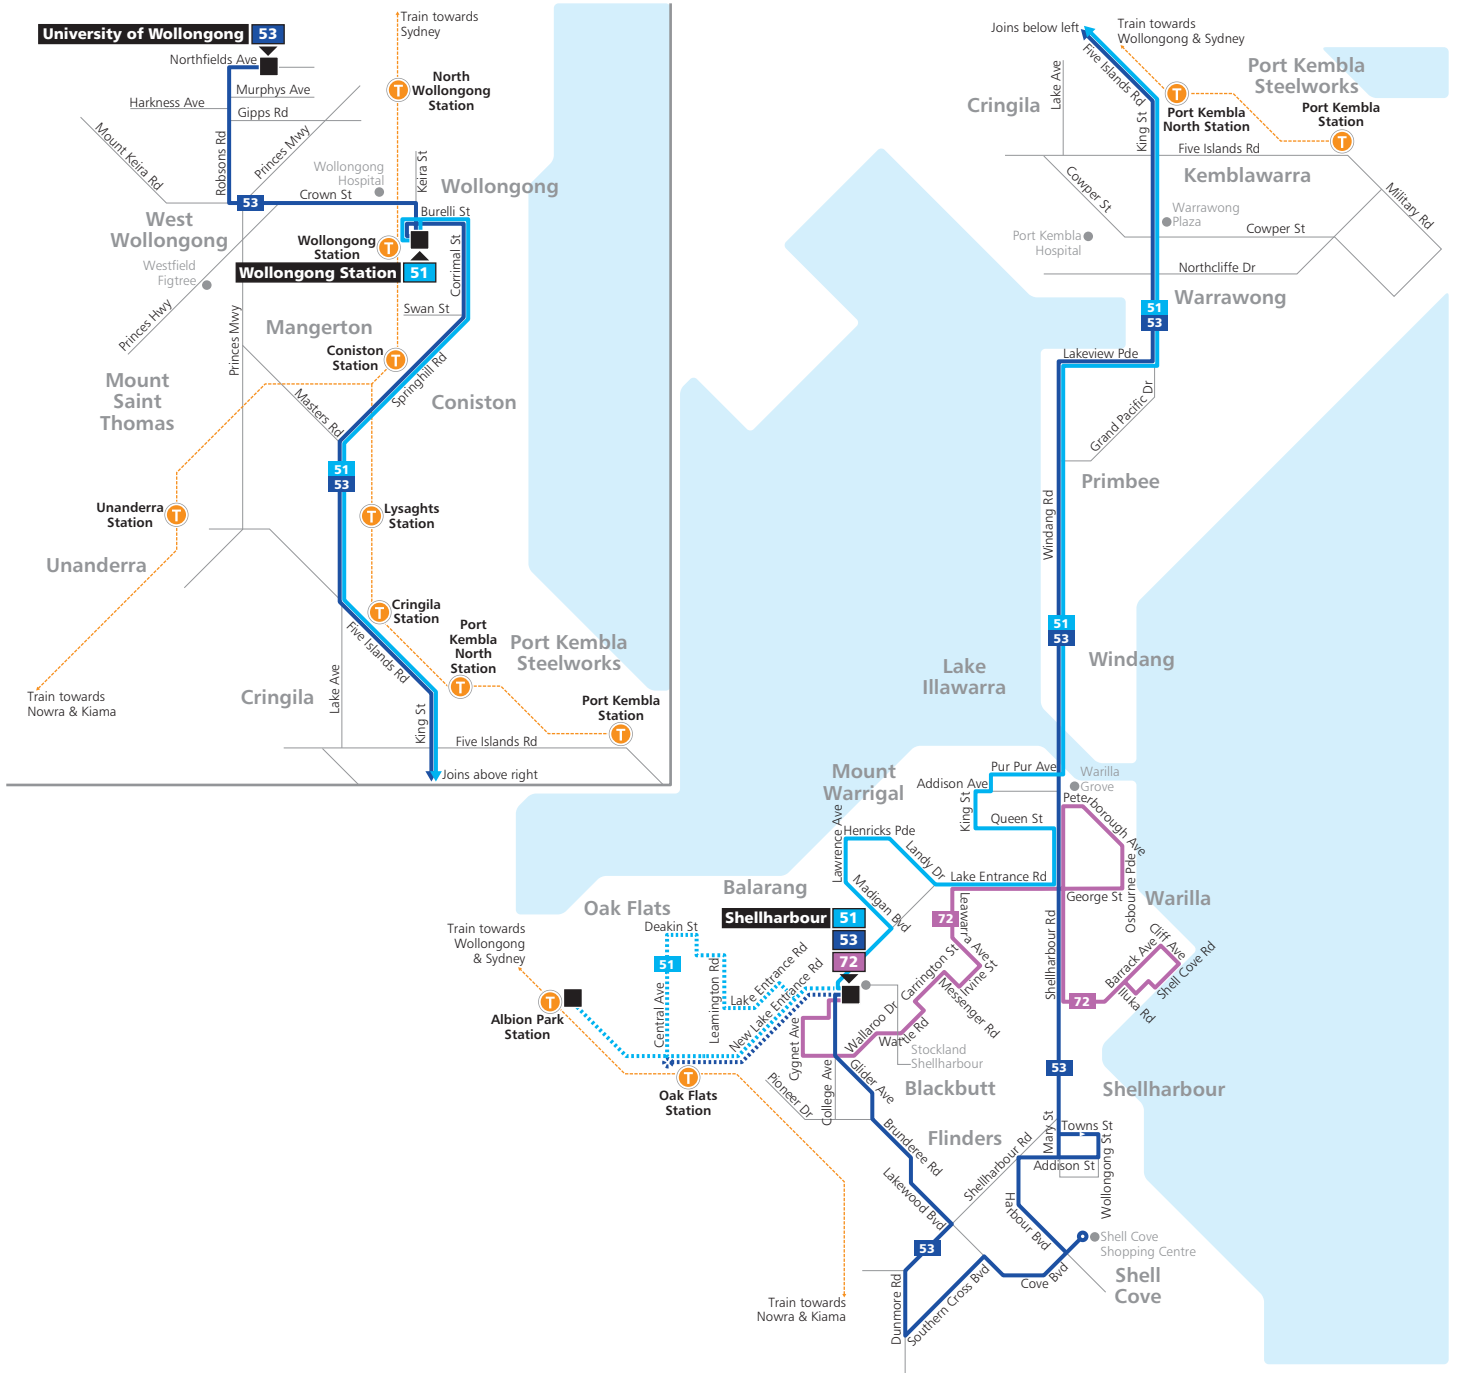

Routes 51, 53, 72

1. **Legend**
2. Bus route
   - - - Diversion/extended route
   - 51 Bus route number
   - Bus route start/finish
   - T Train line/station