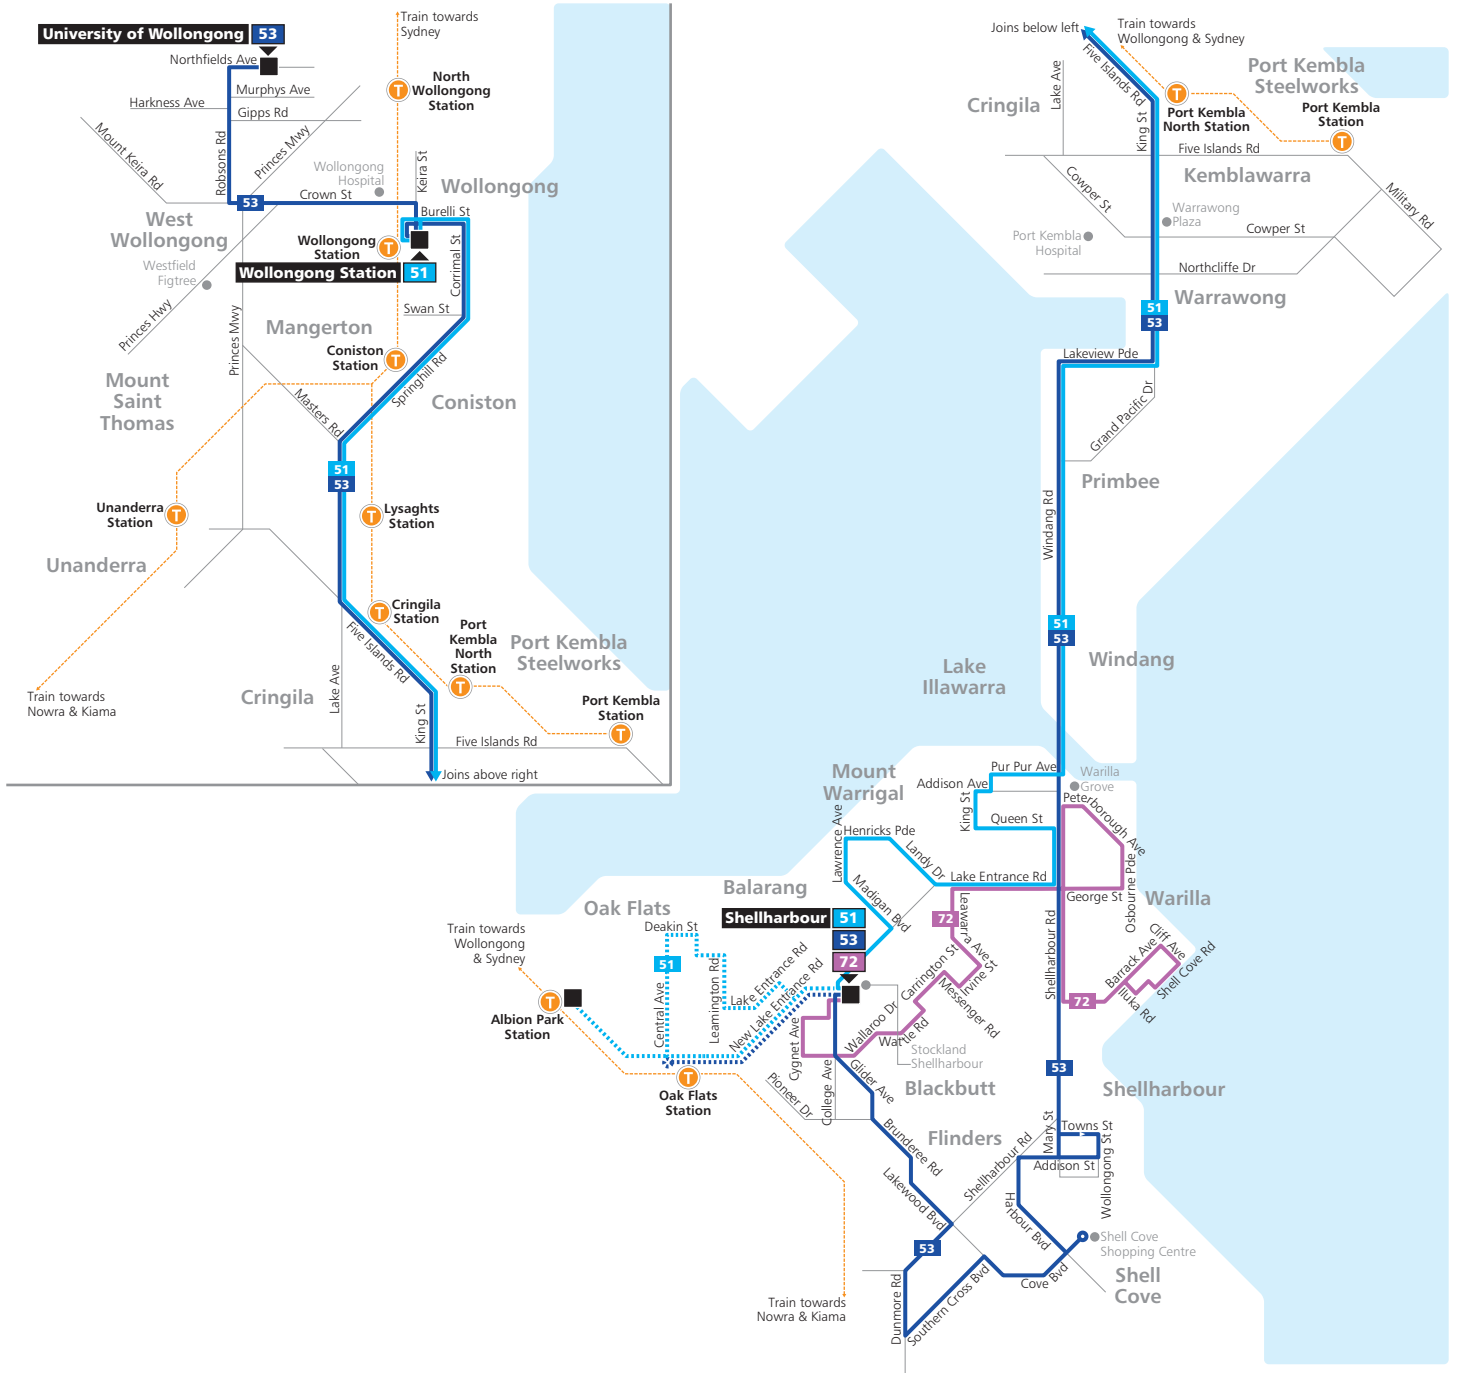

Routes 51, 53, 72

Legend

- Bus route
- - - Diversion/extended route
- 51 Bus route number
- Bus route start/finish
- T Train line/station

Diagrammatic Map
Not to Scale