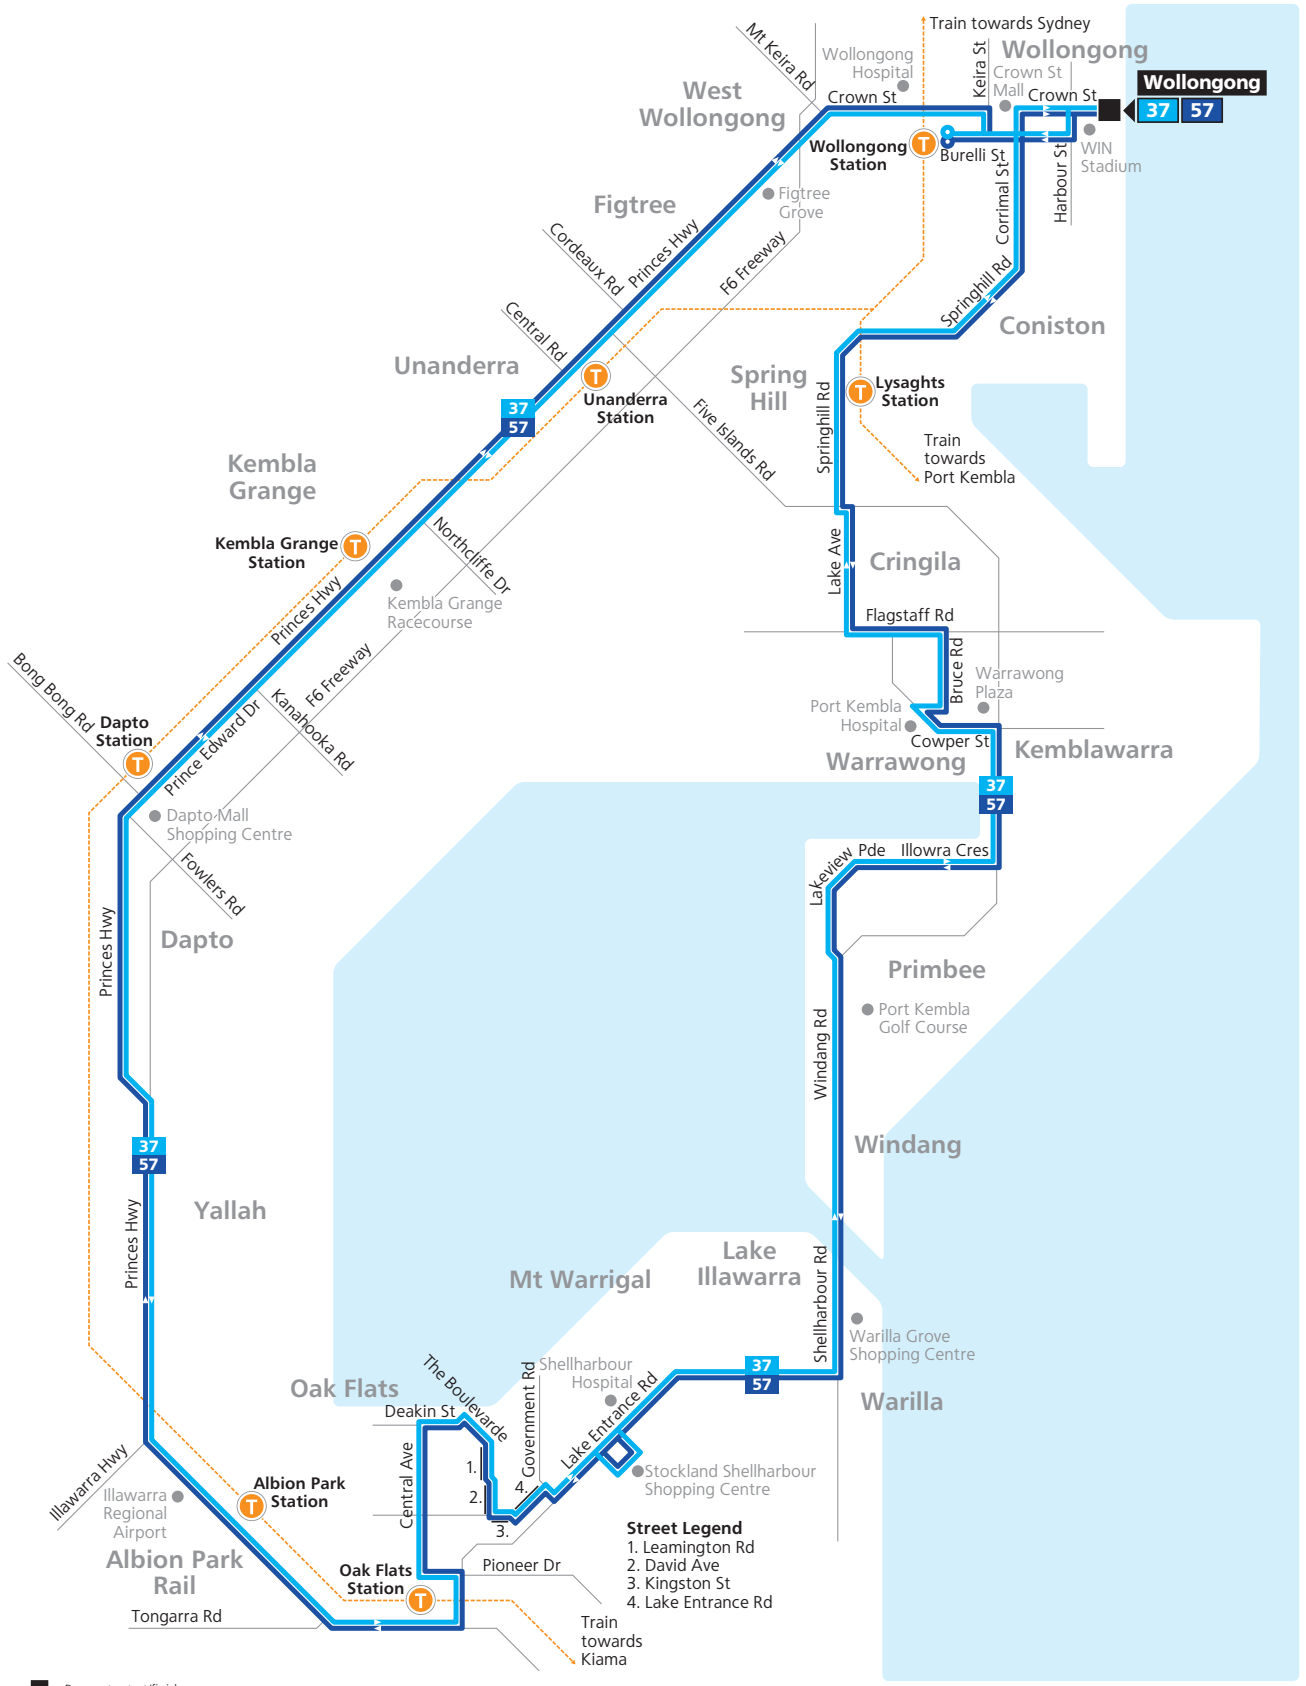

Routes 37, 57

Legend
Bus route
Bus route number
Bus route start/finish
Train line/station

North
Diagrammatic Map
Not to Scale