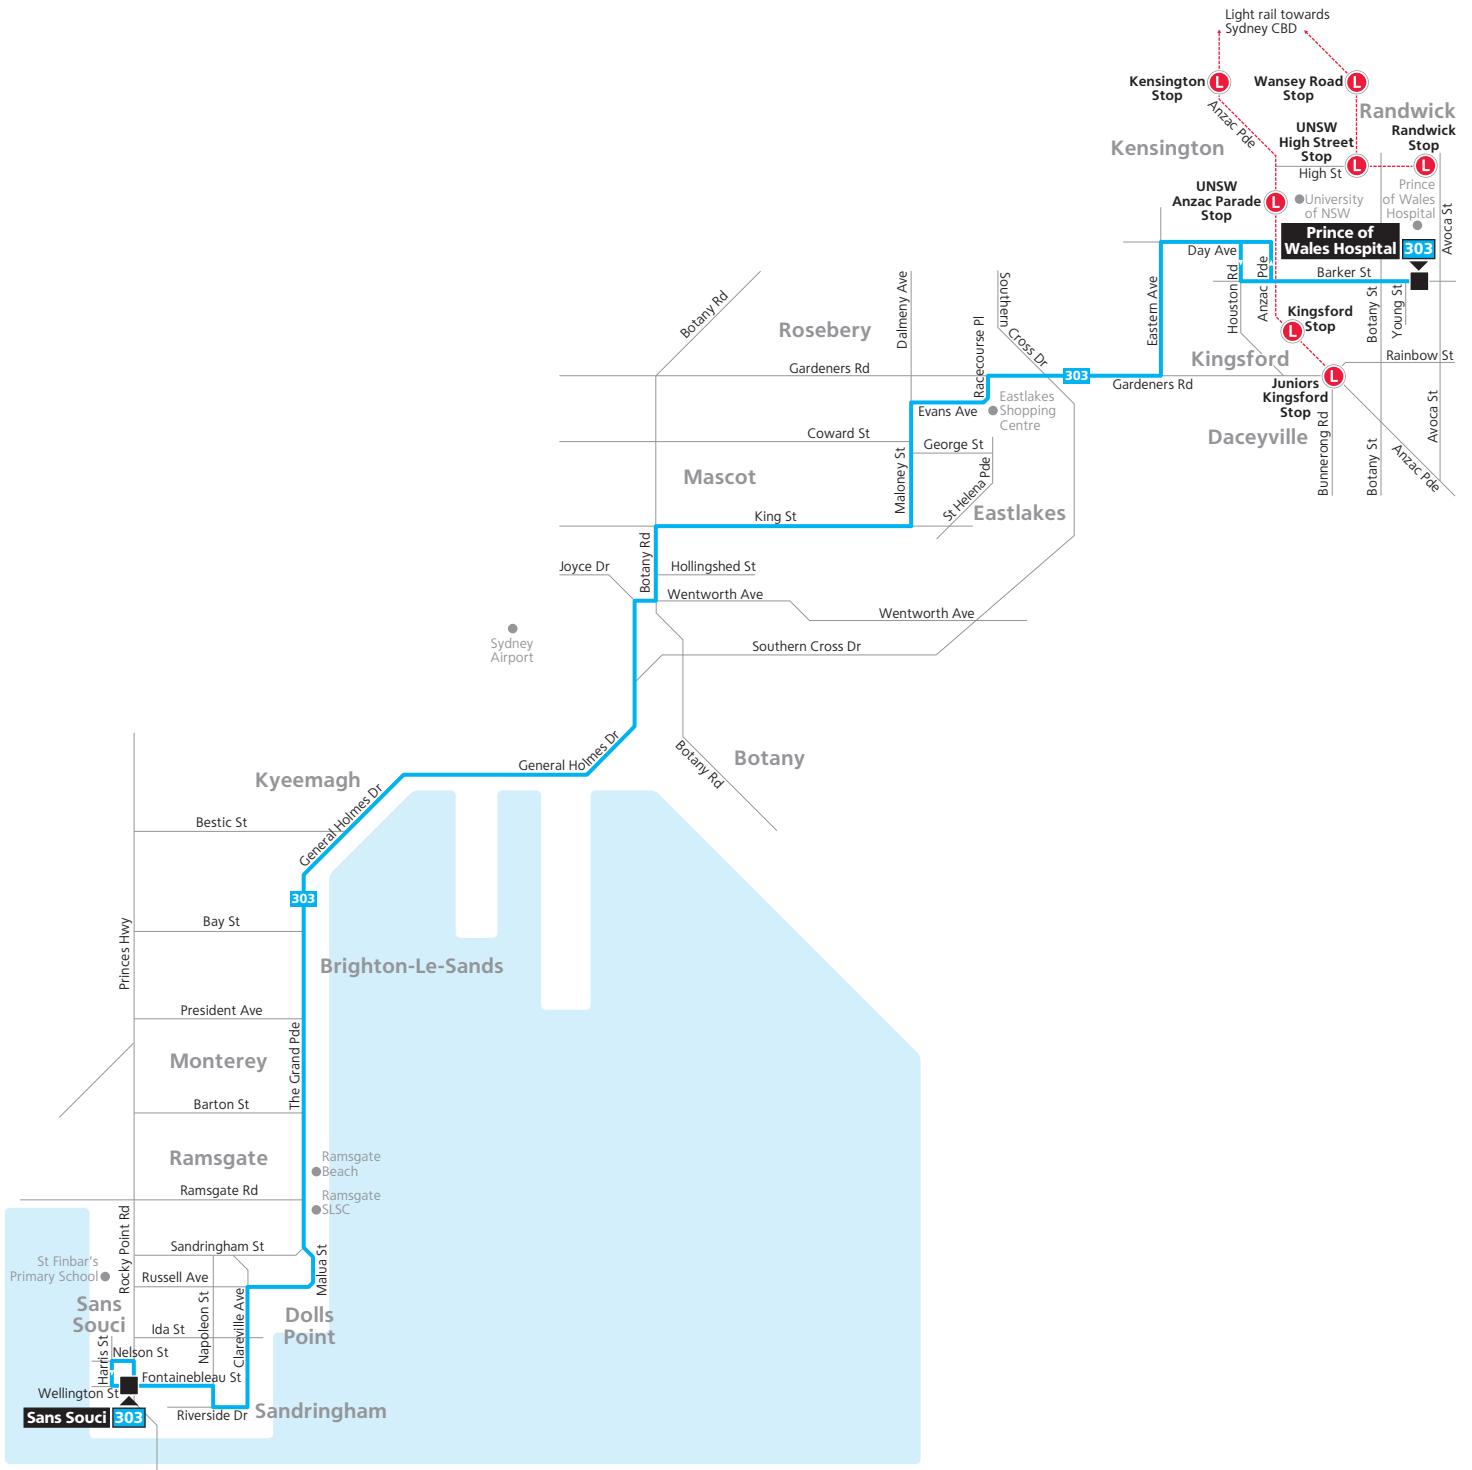

Route 303

Legend

- Bus route
- Bus route start/finish
- 303 Bus route number
- Light rail line/stop

Diagrammatic Map
Not to Scale

transportnsw.info