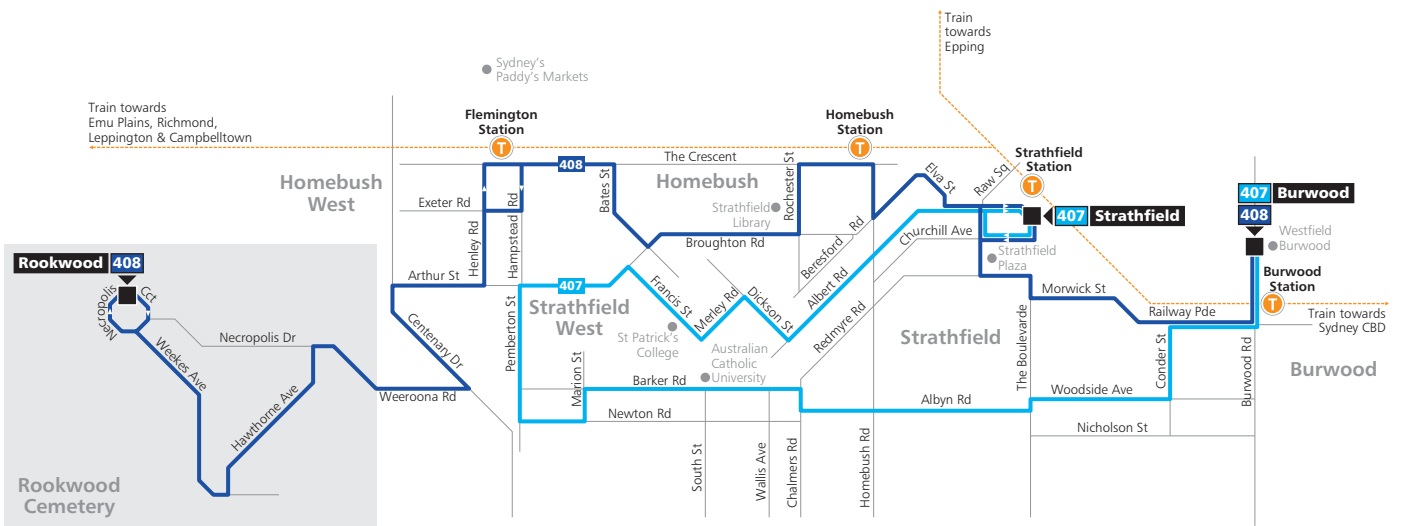

Routes 407, 408

Legend

- Bus route
- 407 Bus route number
- Bus route start/finish
- T Train line/station

Diagrammatic Map
Not to Scale