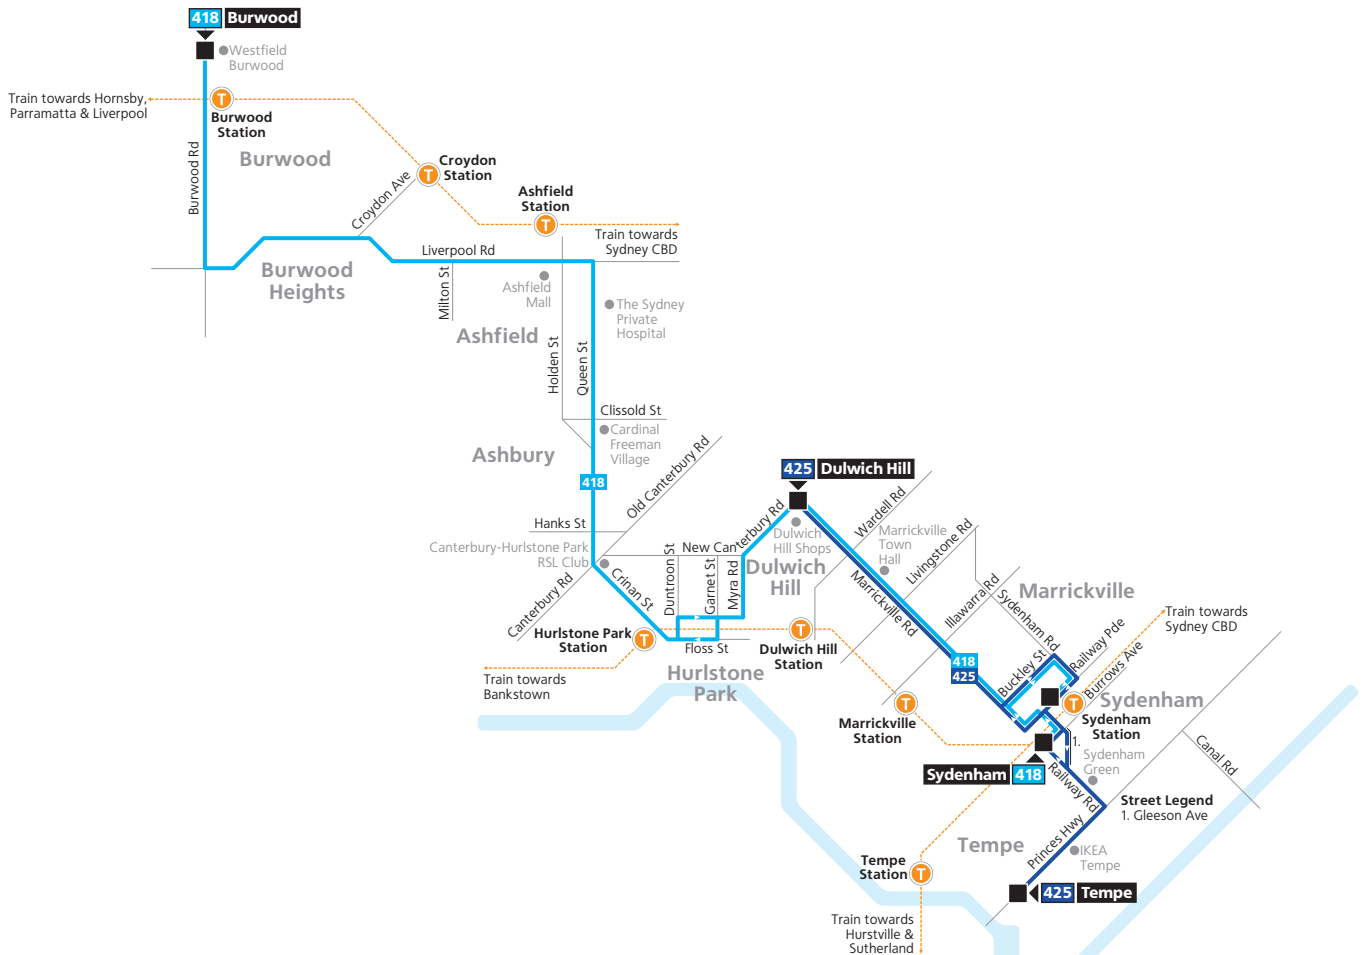

Routes 418, 425

Legend

- Bus route
- 418 Bus route number
- T Train line/station
- Bus route start/finish

North
Diagrammatic Map
Not to Scale