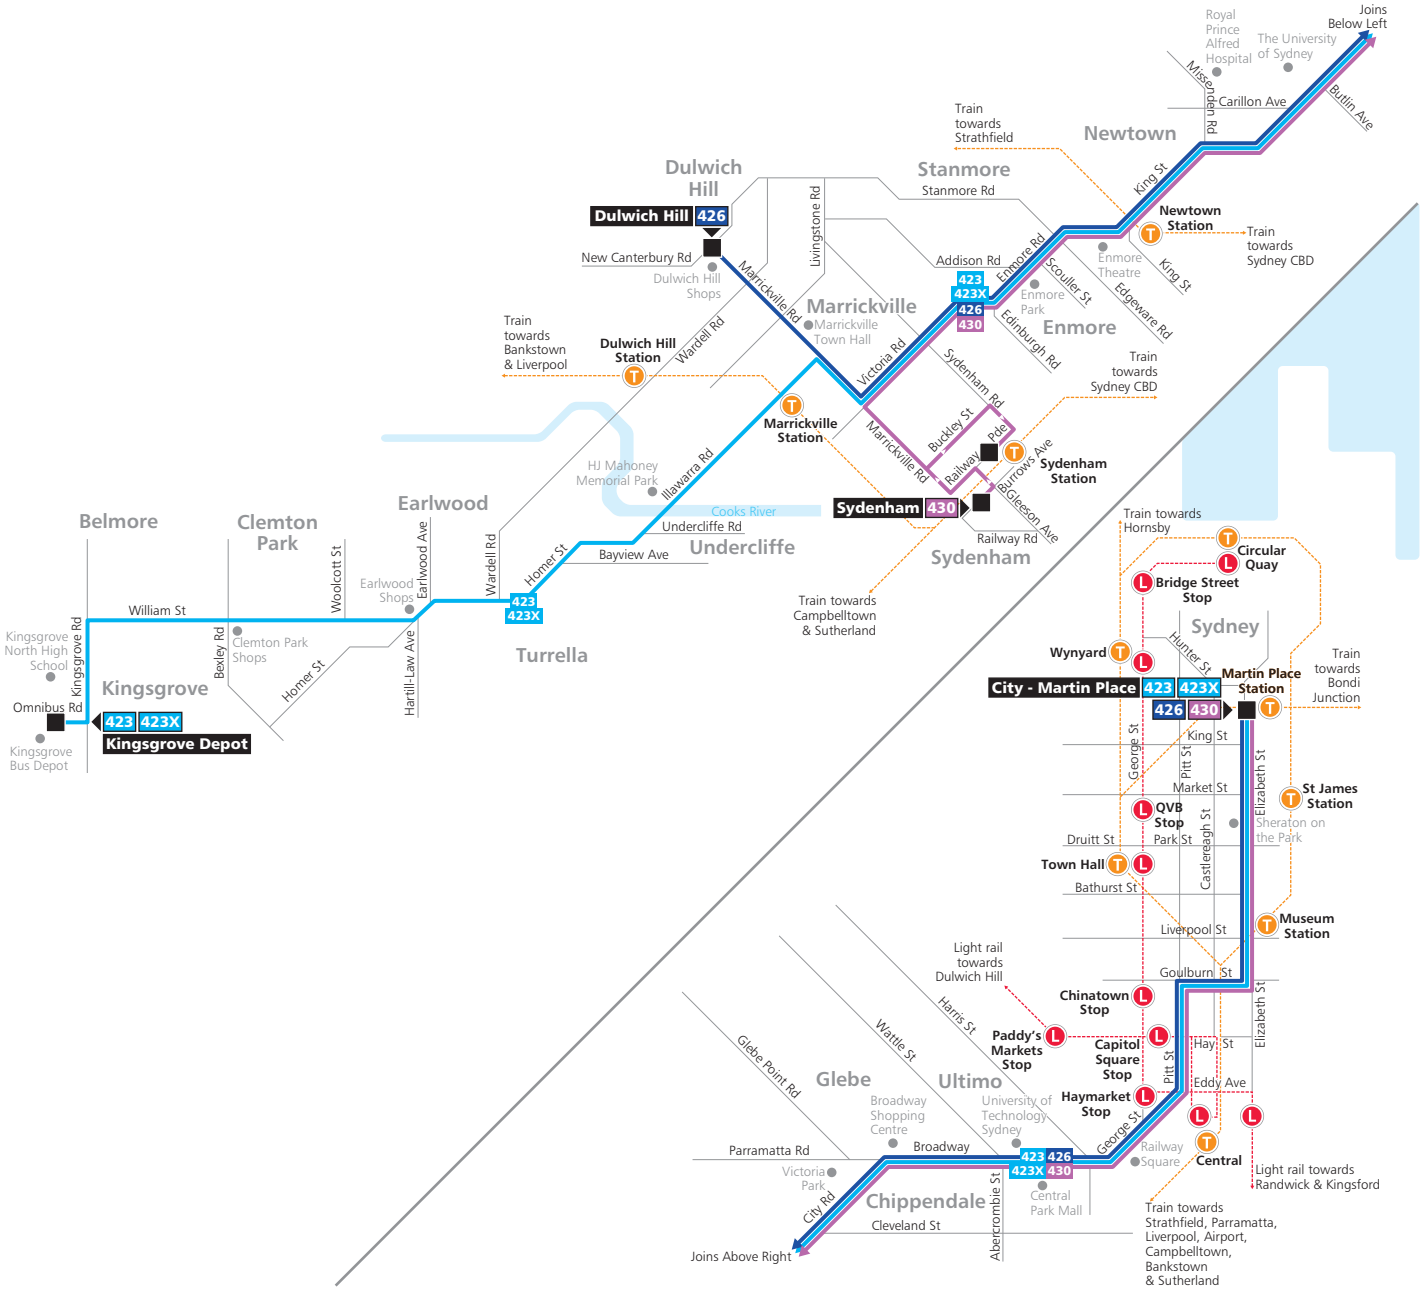

Routes 423, 423X, 426, 430

Legend

- Bus route
- Bus route number
- Bus route start/finish
- L Light rail line/stop
- T Train line/station

Diagrammatic Map Not to Scale

Route 423X to City

Picks up and sets down as requested at all stops to Marrickville Rd & Garners Ave Marrickville, then Enmore Rd & Addison Rd Marrickville (Enmore Park), Enmore Rd & Stanmore Rd Enmore, Newtown Station, King St & Missenden Rd Newtown, The University of Sydney (City Rd & Butlin Ave), Broadway & Mountain St Ultimo, then all stops from Central Station Railway Square.

Route 423X to Kingsgrove Depot

Picks up and sets down as requested at all stops to Railway Square, then Broadway & Buckland St Ultimo, The University of Sydney (City Rd & Butlin Ave), King St & Missenden Rd Newtown, Newtown Station, Enmore Rd & Edgeware Rd Enmore, Enmore Rd & Addison Rd Marrickville (Enmore Park), then all stops from Marrickville Rd & Illawarra Rd Marrickville.