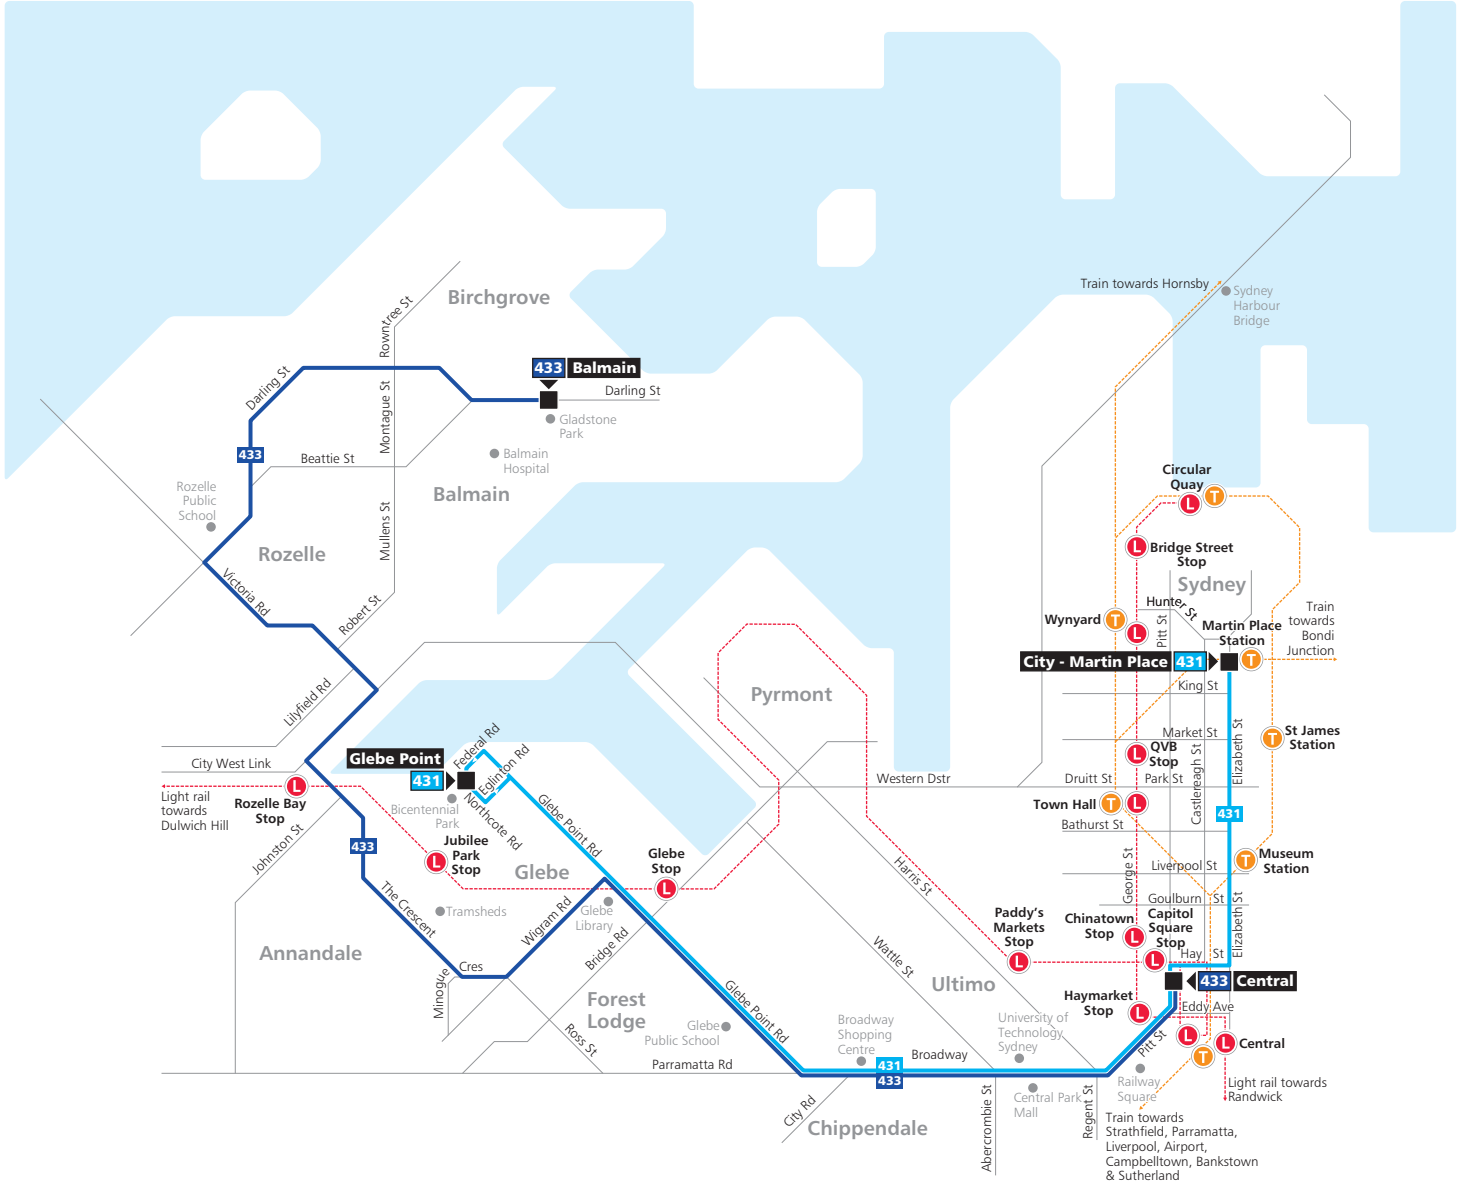

Routes 431, 433

Legend

- Bus route
- Bus route start/finish
- L Light rail line/stop
- 431 Bus route number
- T Train line/station

Diagrammatic Map
Not to Scale