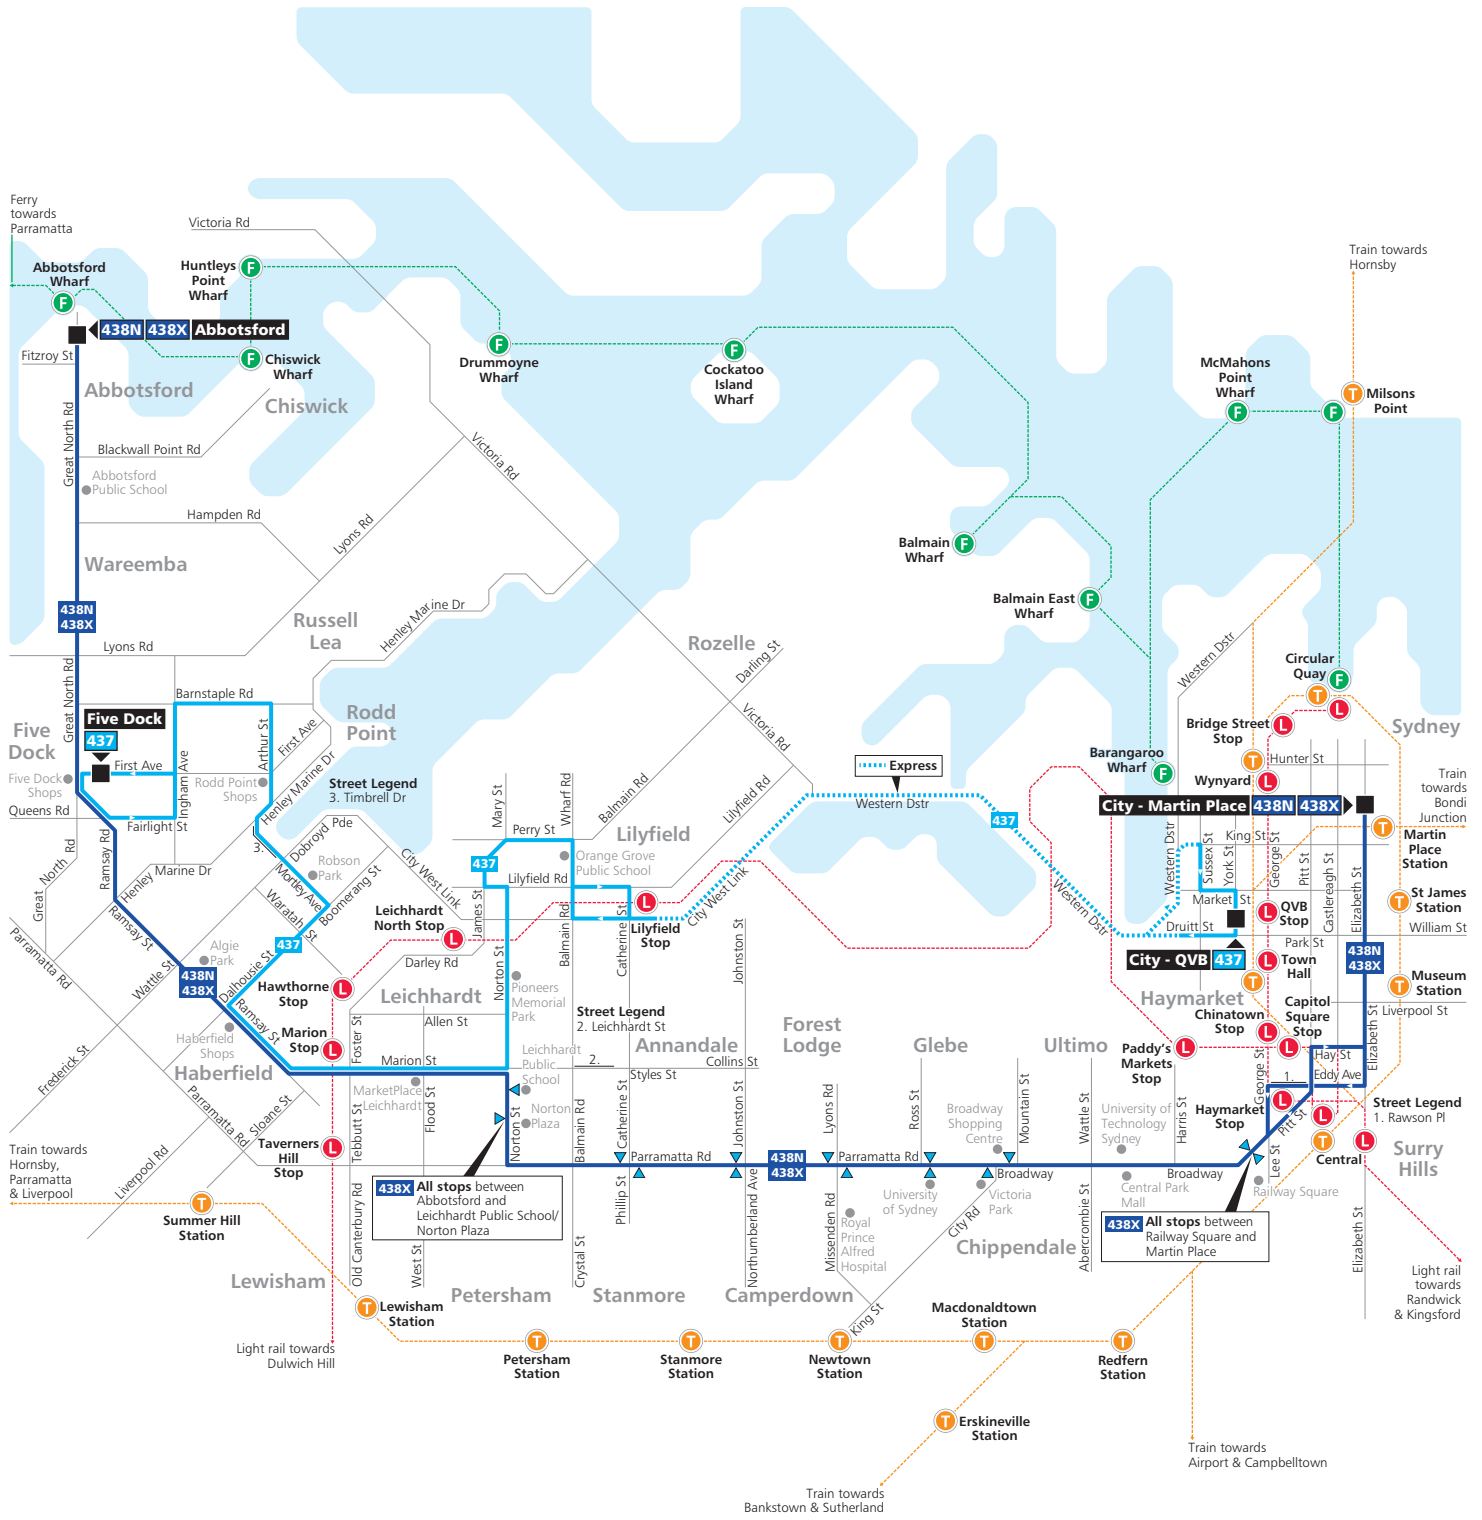

Routes 437, 438N, 438X

1. **Legend**
2. Bus route
   - 437 Bus route number
   - Bus route start/finish
   - Stops for limited stops services
   - T Train line/station
   - F Ferry route/wharf
   - L Light rail line/stop

Diagrammatic Map
North
Not to Scale

transportnsw.info