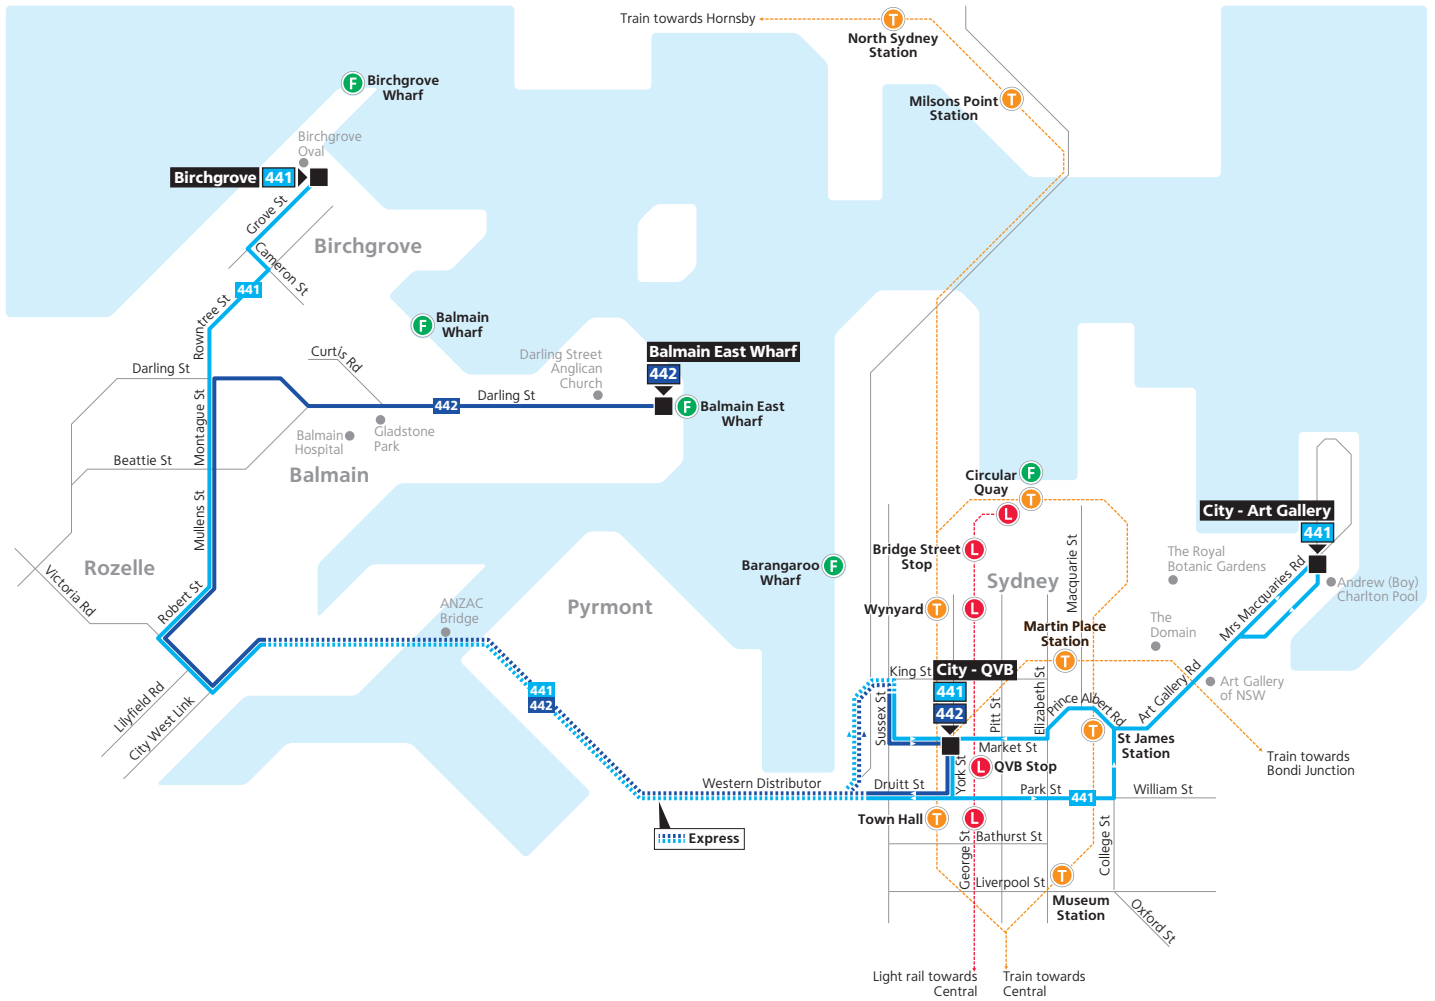

Routes 441, 442

1. **Legend**
2. Bus route
   - 441 Bus route number
   - Bus route start/finish
   - T Train line/station
   - F Ferry route/wharf
   - L Light rail line/stop

Diagrammatic Map
Not to Scale