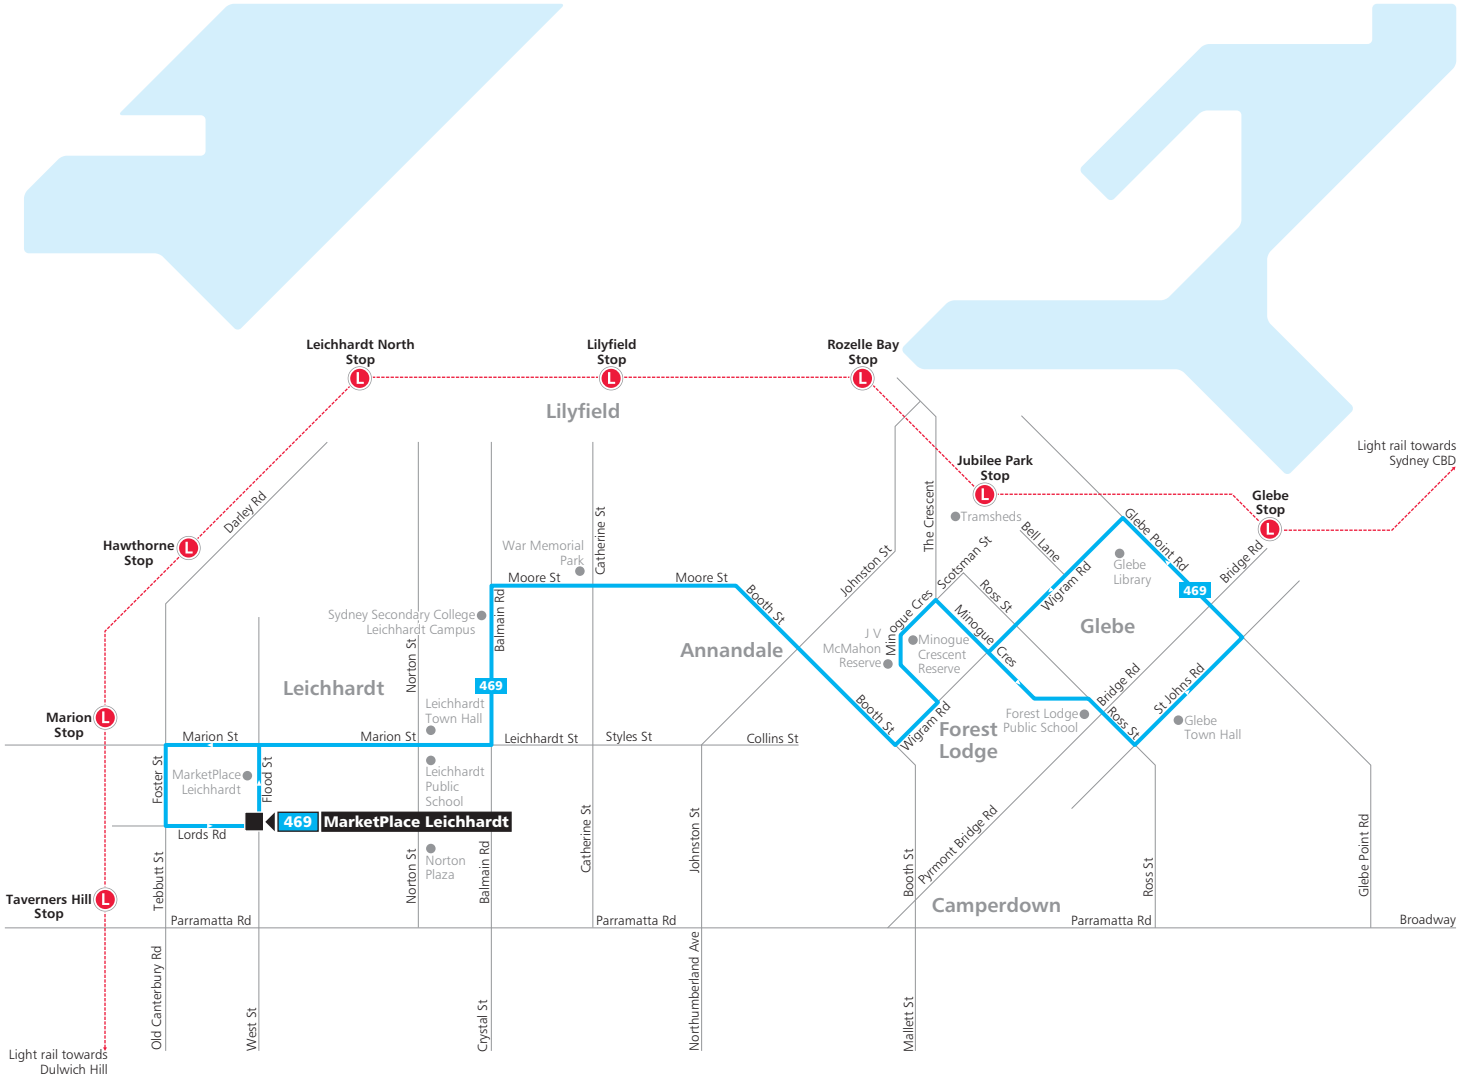

Route 469

Legend

- Bus route
- 469 Bus route number
- L Light rail line/stop
- Bus route start/finish

Diagrammatic Map
Not to Scale

transportnsw.info