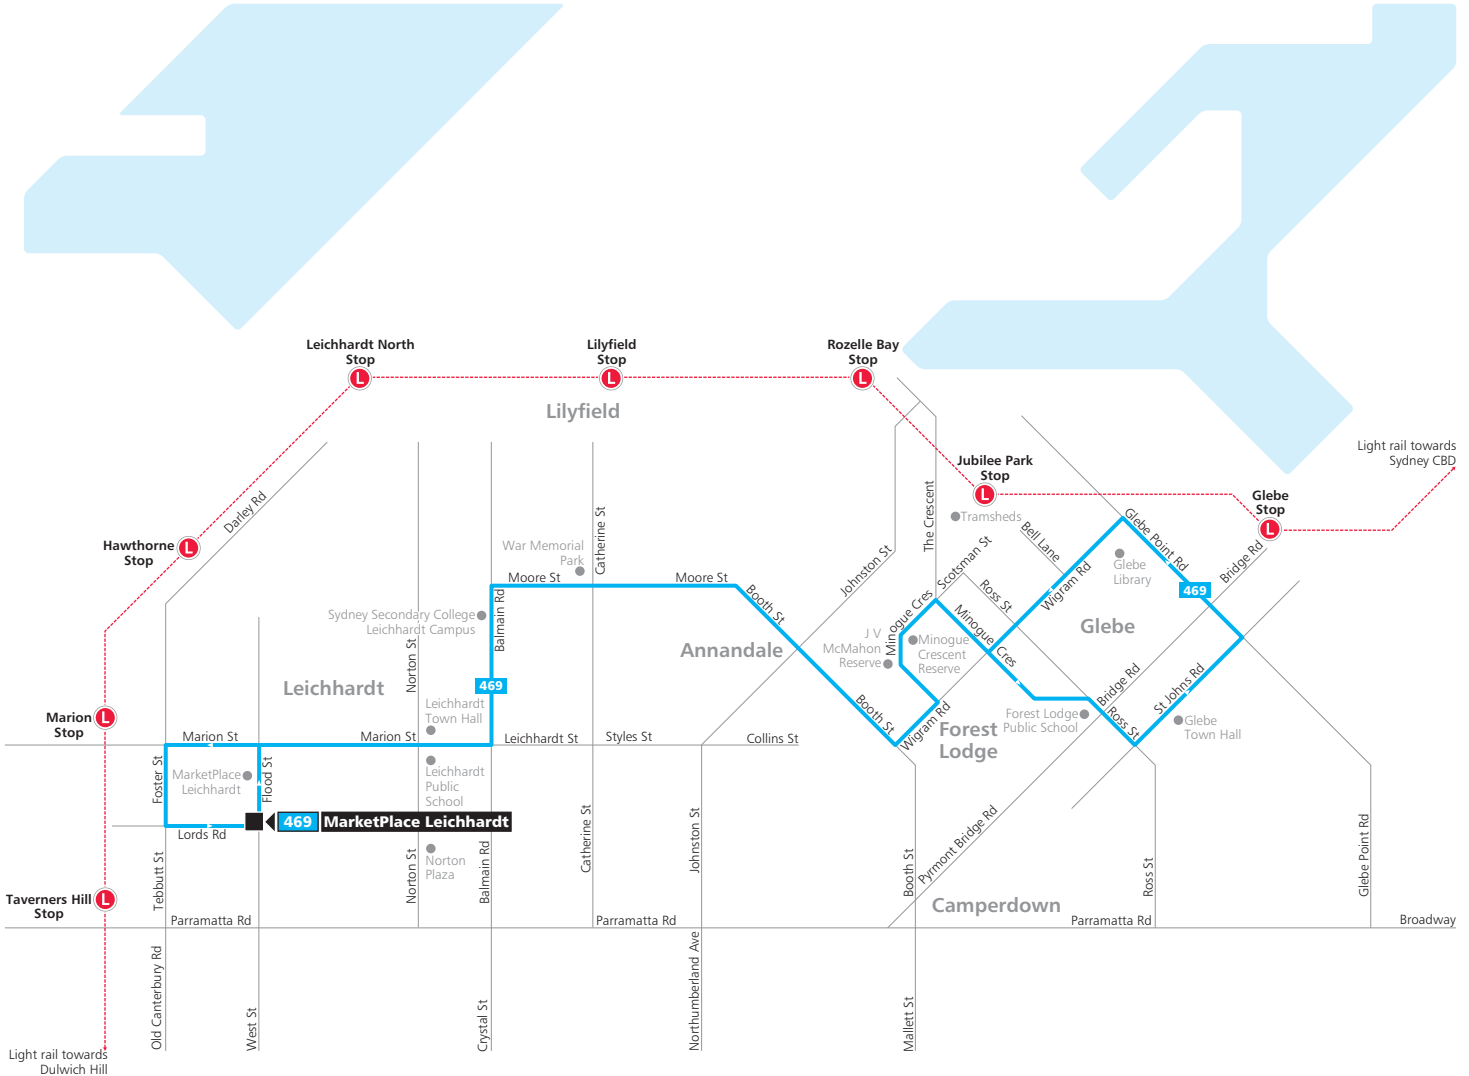

Route 469

Legend

- Bus route
- 469 Bus route number
- L Light rail line/stop
- Bus route start/finish

Diagrammatic Map
Not to Scale