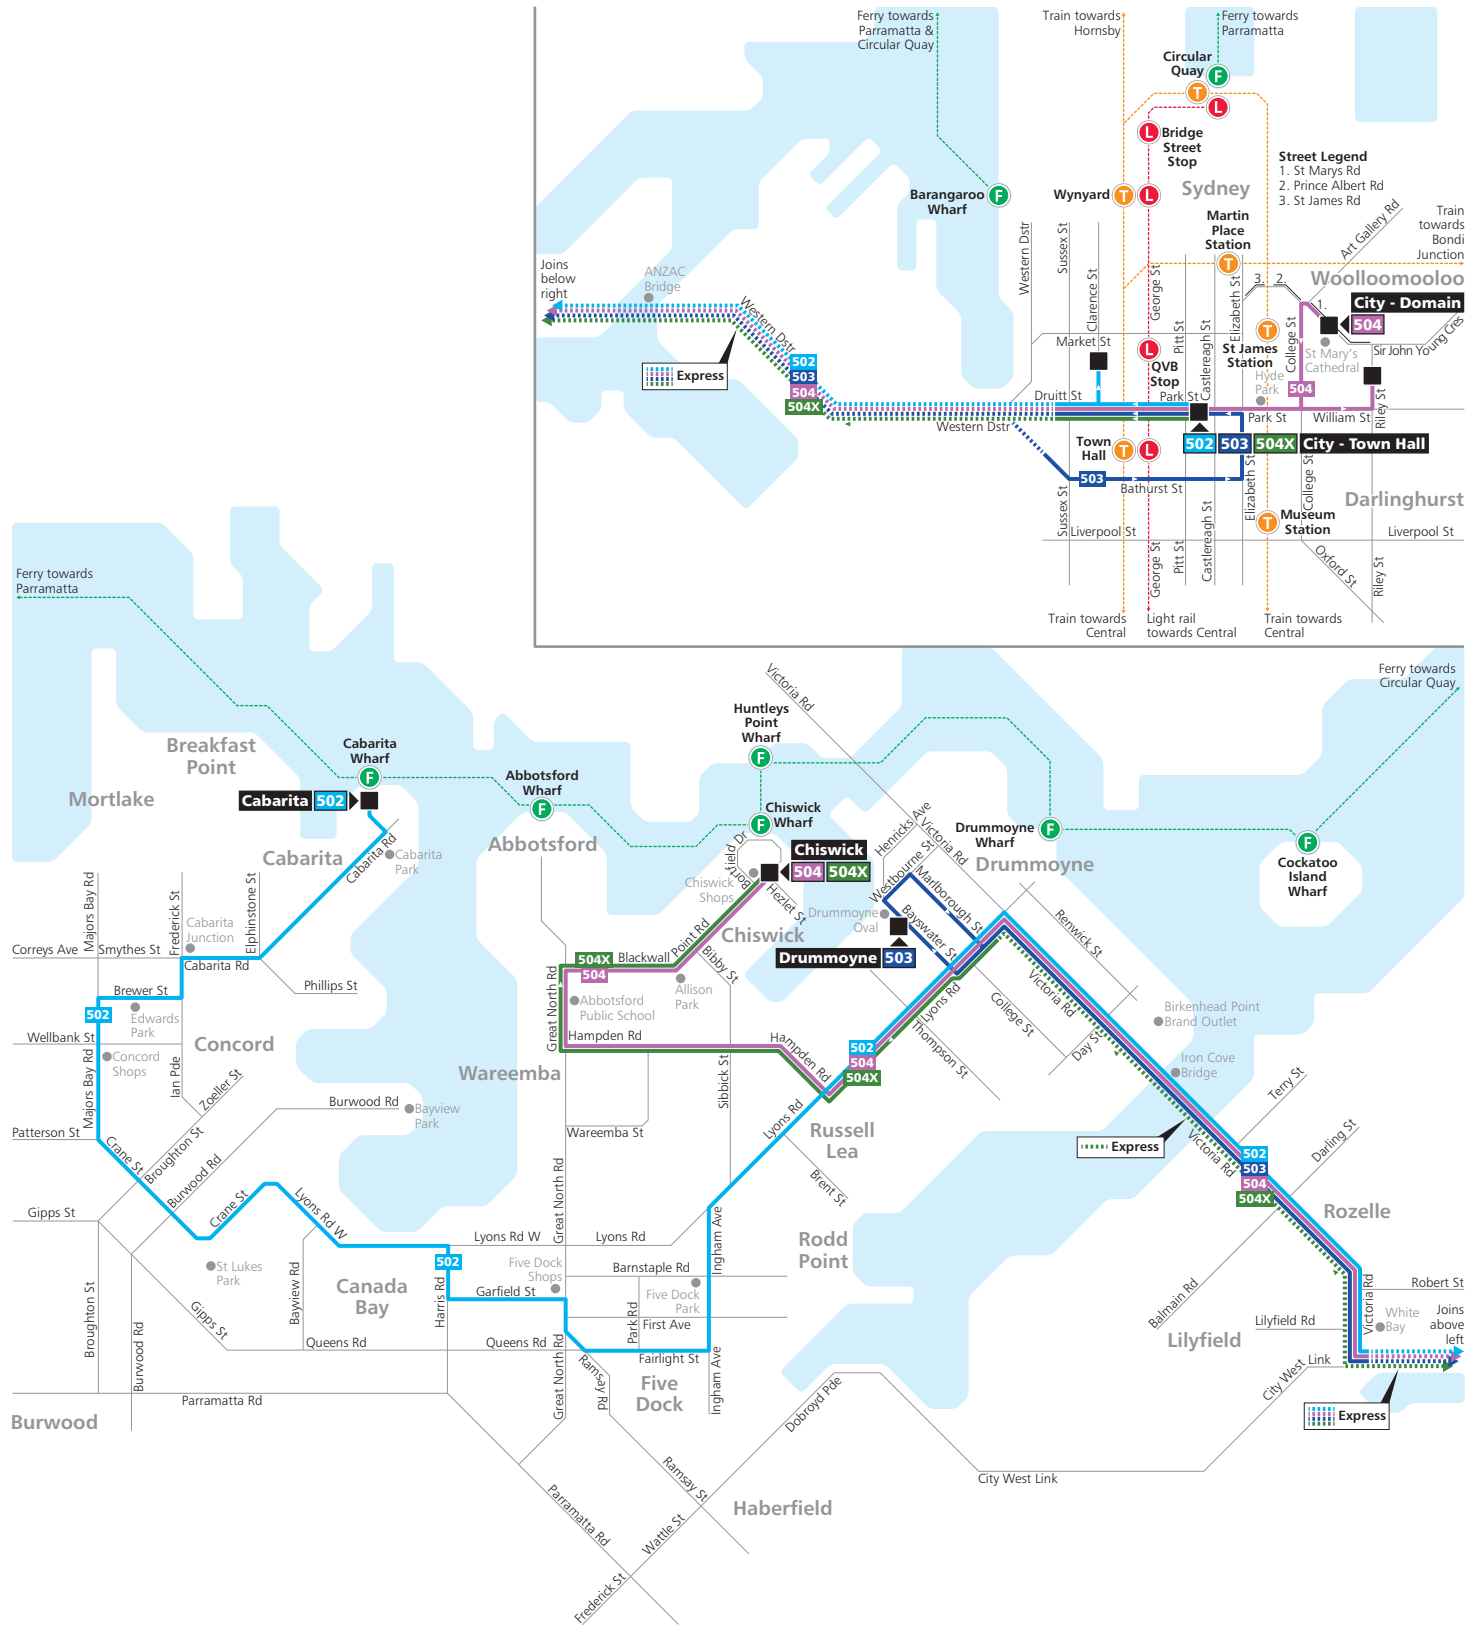

Routes 502, 503, 504, 504X

1. **Legend**
2. Bus route
   - 502 Bus route number
   - Bus route start/finish
   - Train line/station
   - Ferry route/wharf
   - Light rail line/stop

Diagrammatic Map
North
Not to Scale