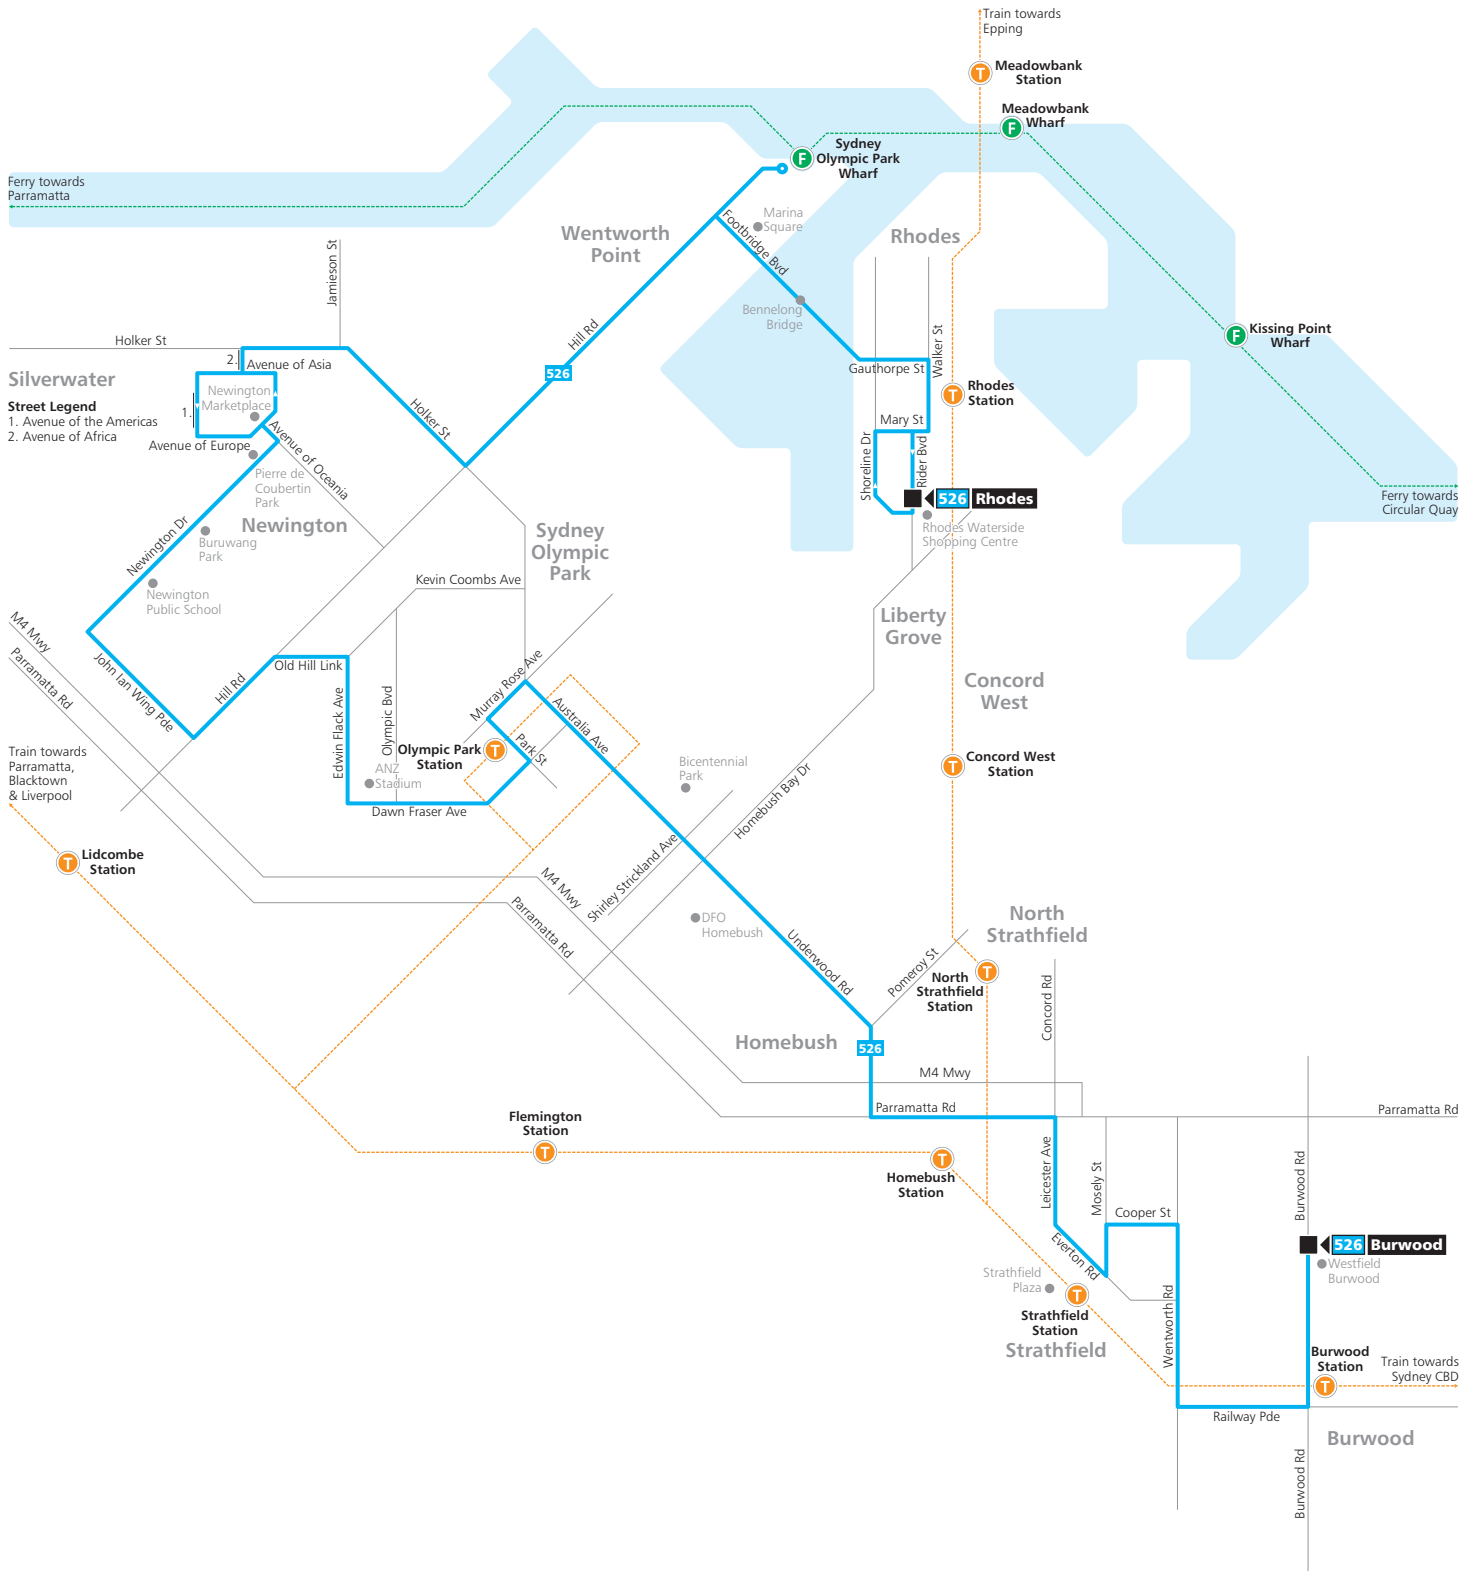

Route 526

1. **Legend**
2. Bus route
   - 526 Bus route number
   - Bus route start/finish
   - Ferry route/wharf
   - Train line/station

Diagrammatic Map
Not to Scale