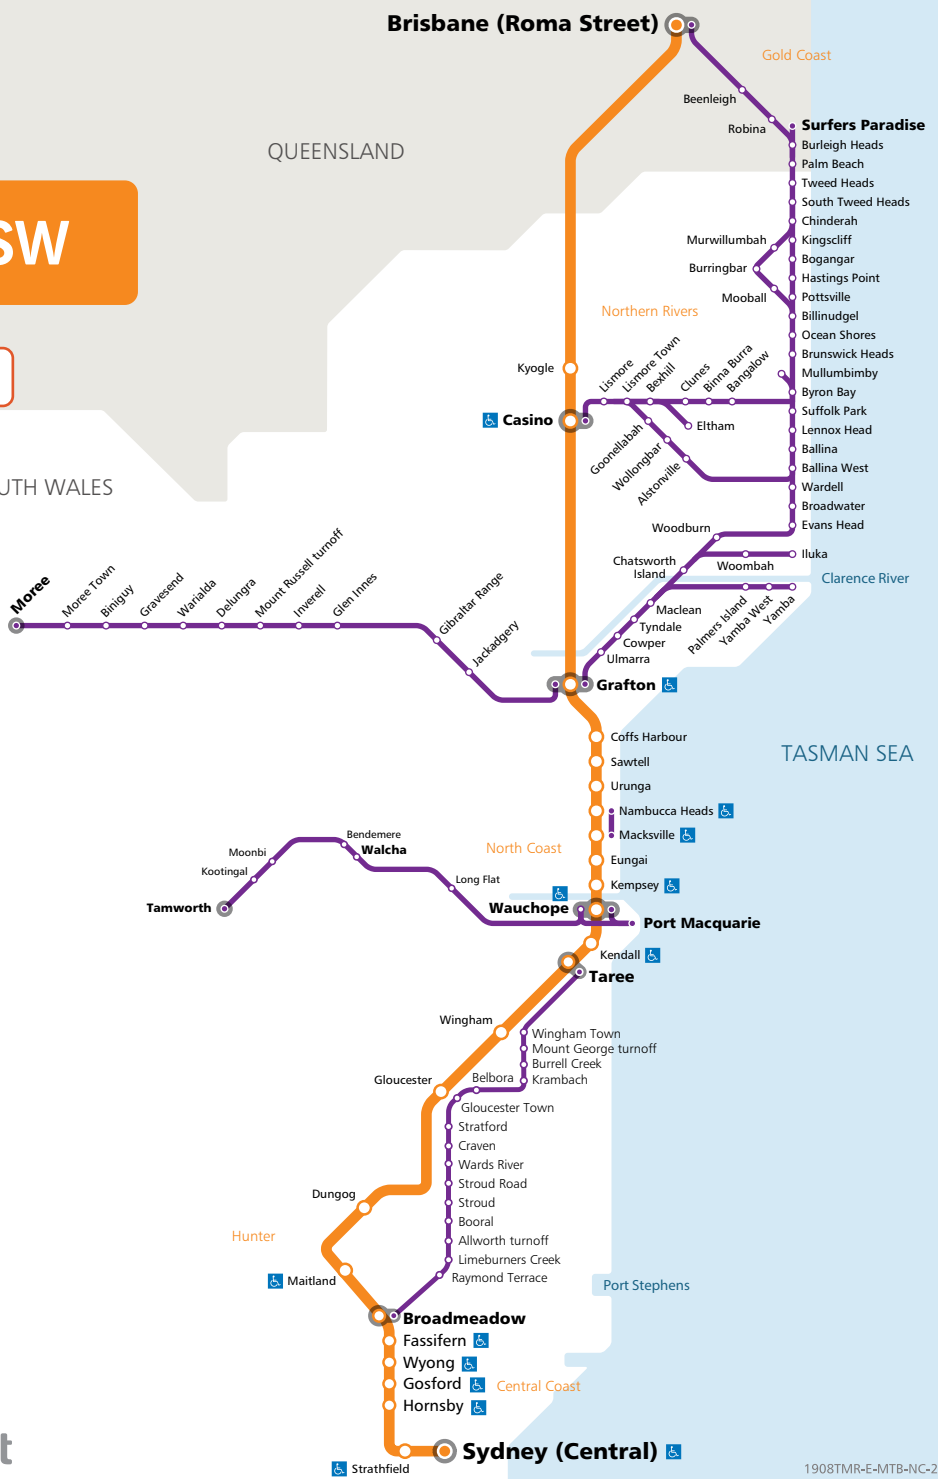

# North Coast NSW

Go directly to the timetable

Effective from 1 July 2023  
Copyright © 2023 Transport for NSW

QUEENSLAND

NEW SOUTH WALES

TASMAN SEA

# Your Regional train and coach timetable

NSW TrainLink Regional train and coach services connect more than 365 destinations in NSW, ACT, Victoria and Queensland.