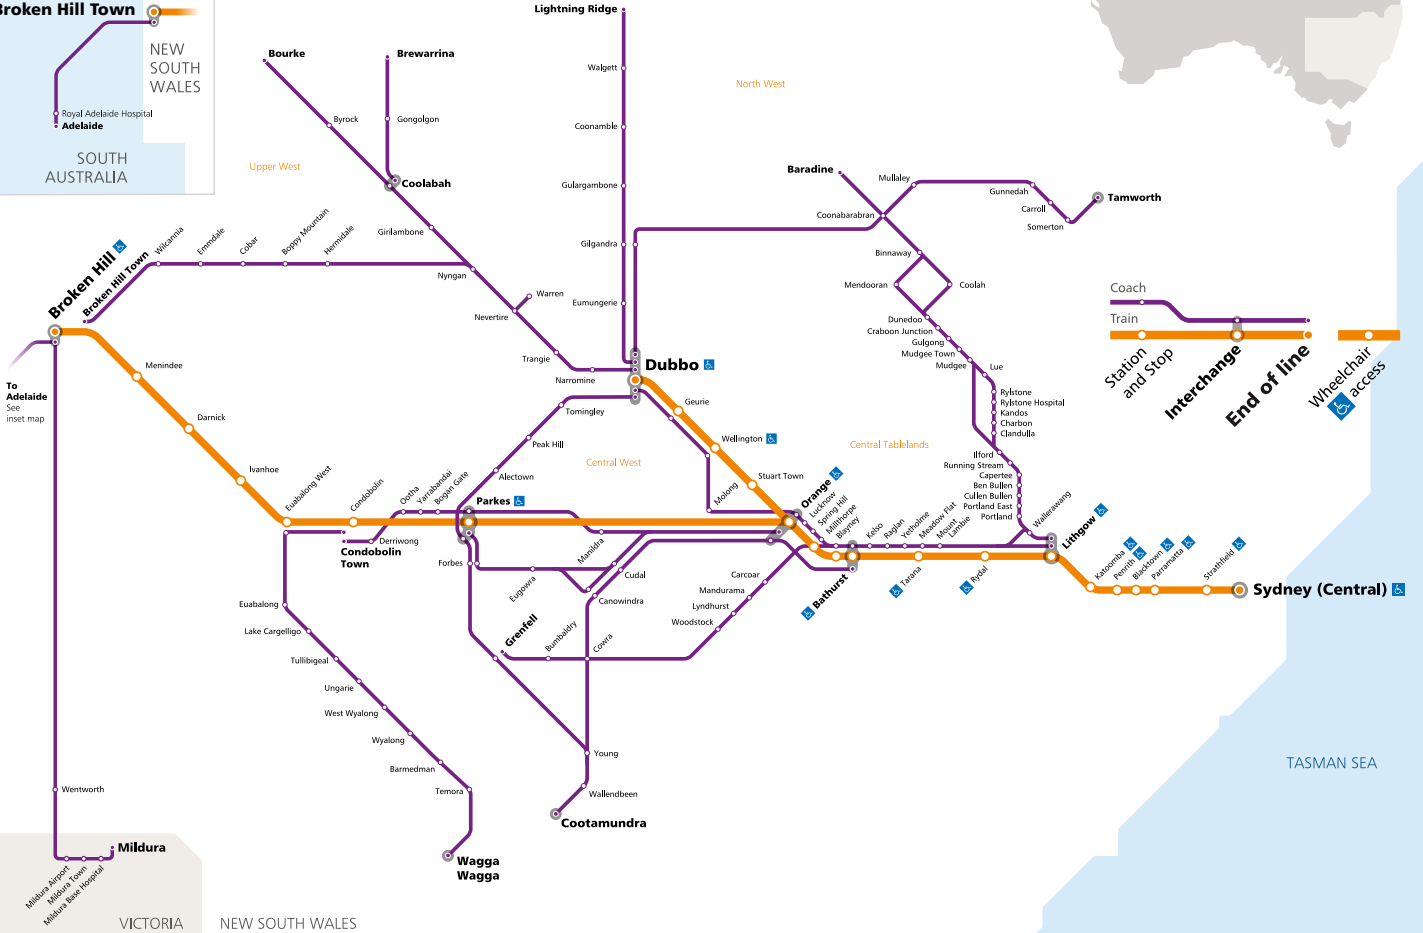

Broken Hill Town

Broken Hill Town

Broken Hill Town

Broken Hill Town

Broken Hill Town

Broken Hill Town

Broken Hill Town

Broken Hill Town

Broken Hill Town

Broken Hill Town

TASMAN SEA

2DL_Western_RTM_2306

Effective from 1 July 2023

Copyright © 2023 Transport for NSW

Your Regional train and coach timetable

NSW TrainLink Regional train and coach services connect more than 365 destinations in NSW, ACT, Victoria and Queensland.