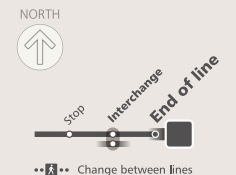

Light Rail Network

Sydney light rail network

L Light Rail

Sydney light rail lines

L1 *Dulwich Hill Line*
Dulwich Hill
Central

L2 *Randwick Line*
Circular Quay
Randwick

L3 *Kingsford Line*
Circular Quay
Juniors Kingsford