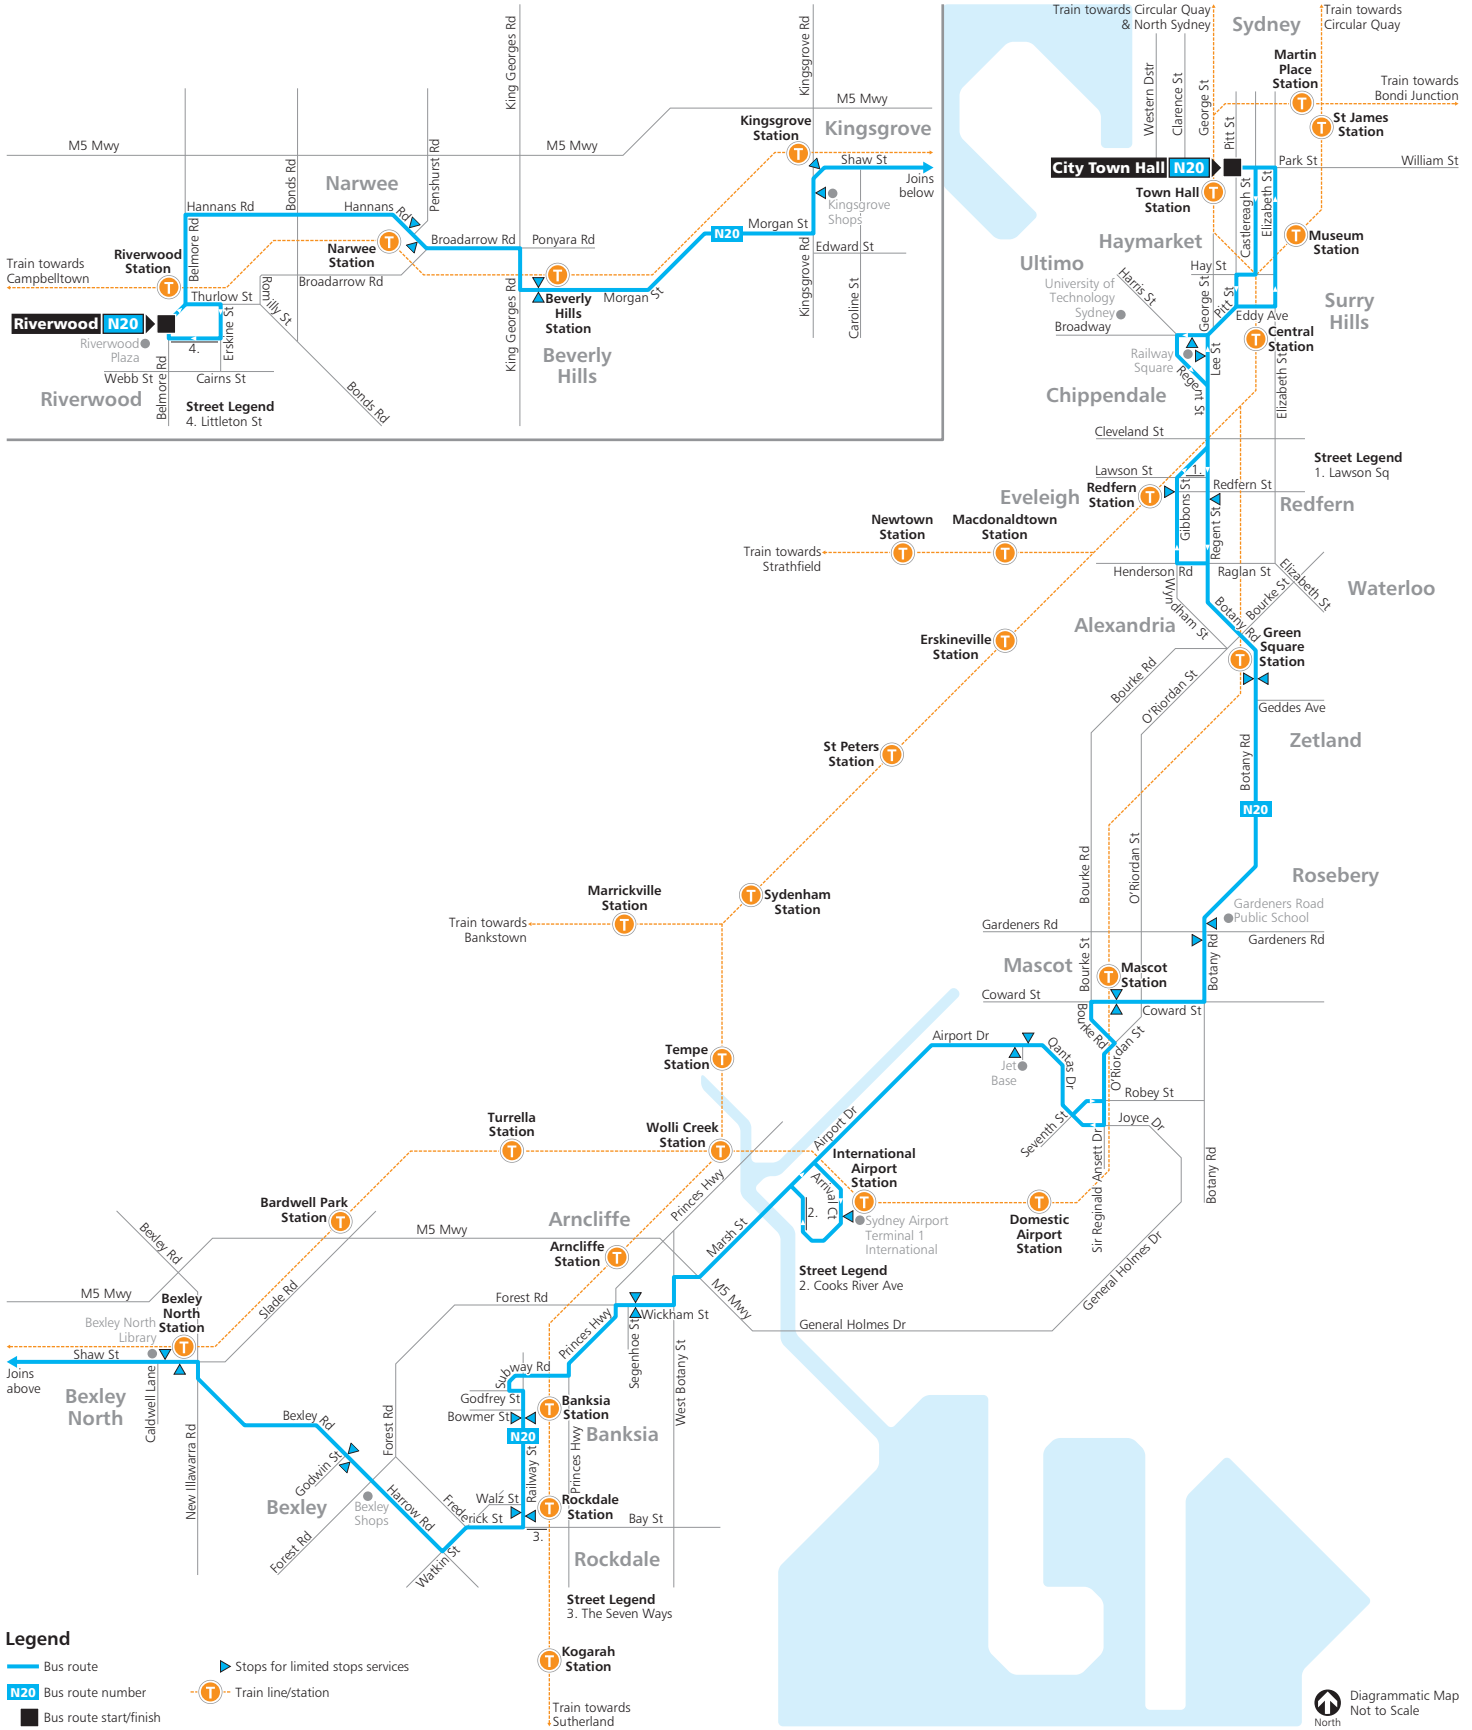

Route N20

Legend

- Bus route
- N20 Bus route number
- Bus route start/finish
- Stops for limited stops services
- T Train line/station

North
Diagrammatic Map
Not to Scale

transportnsw.info