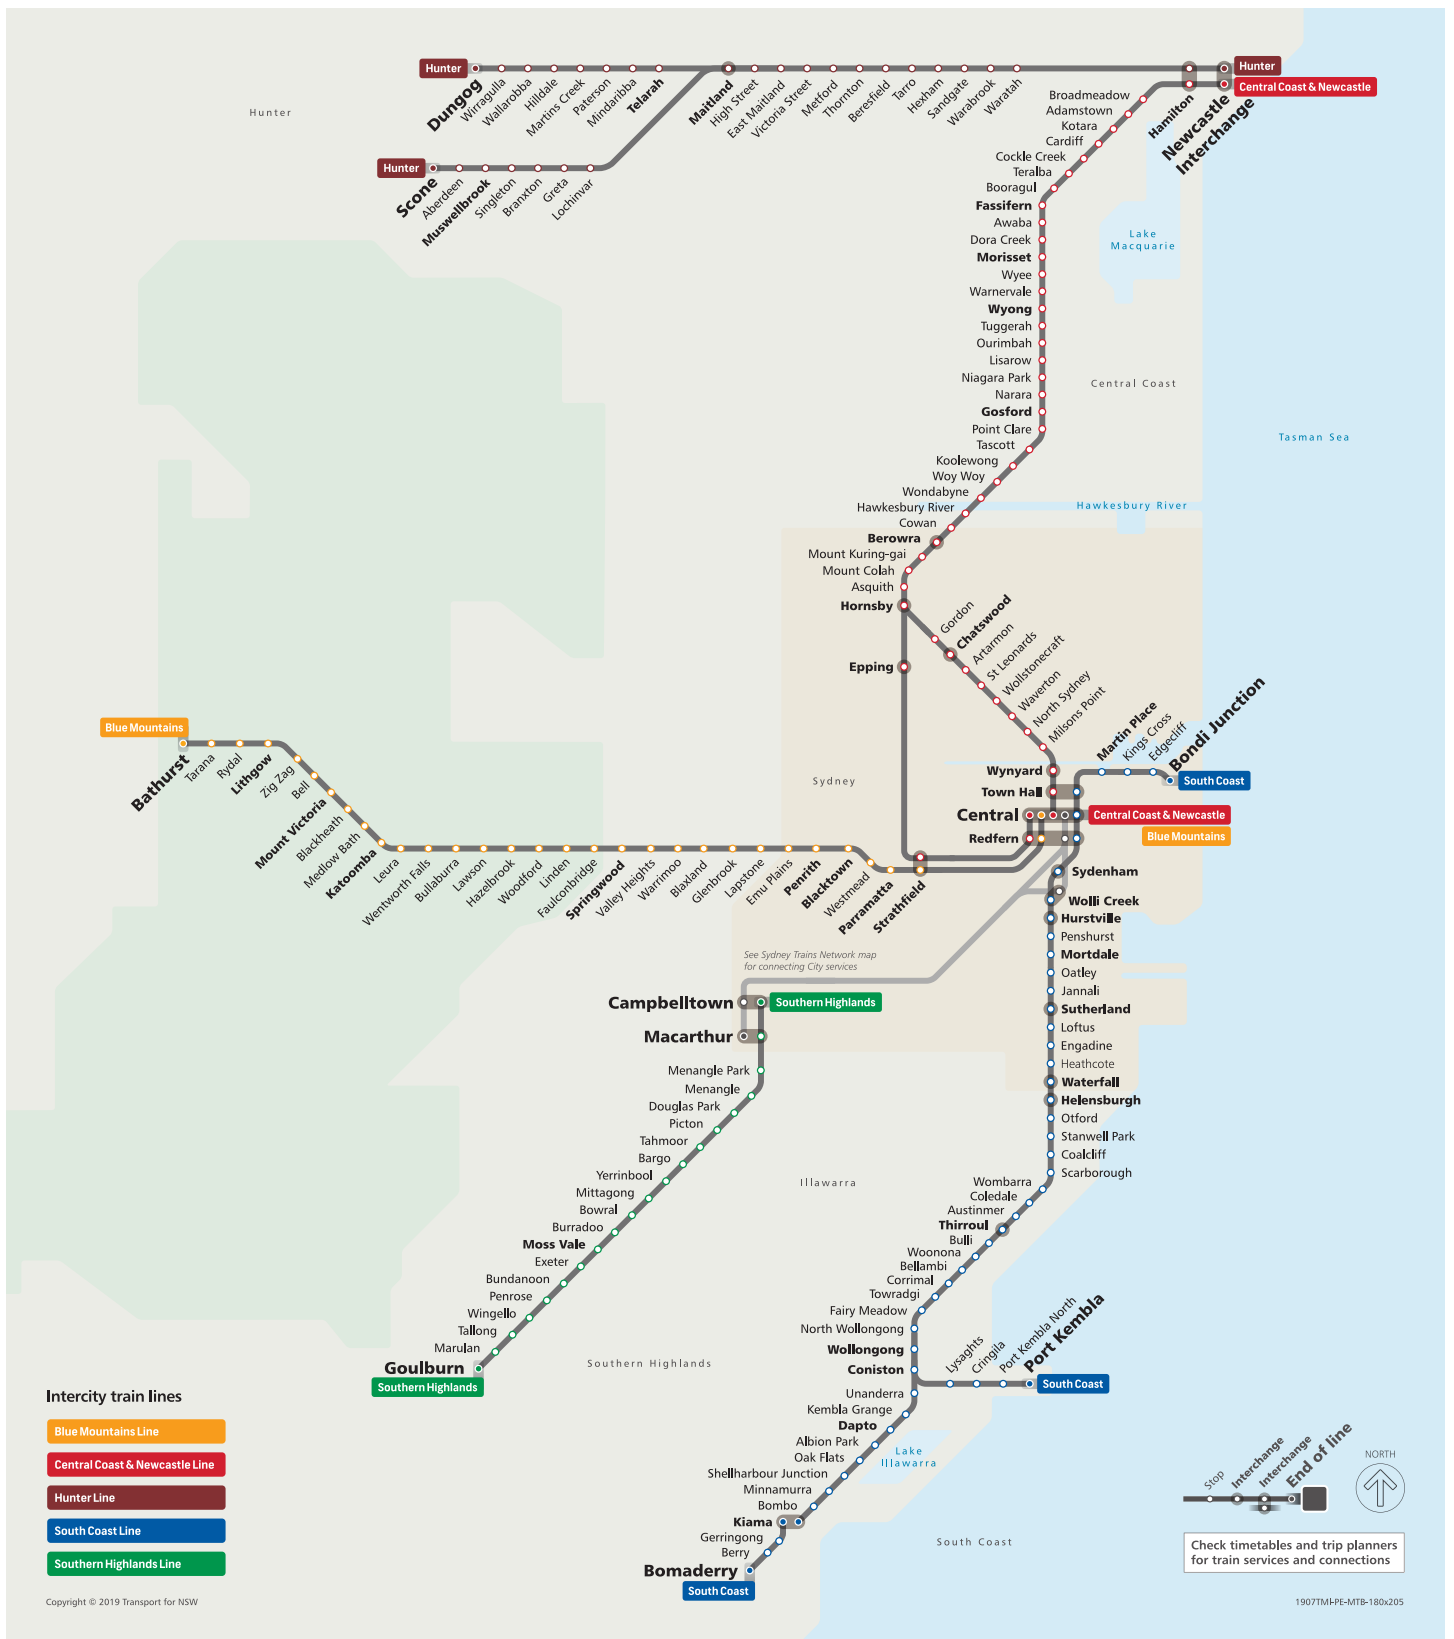

Intercity Trains Network

Intercity train lines

- Blue Mountains Line
- Central Coast & Newcastle Line
- Hunter Line
- South Coast Line
- Southern Highlands Line

Check timetables and trip planners for train services and connections