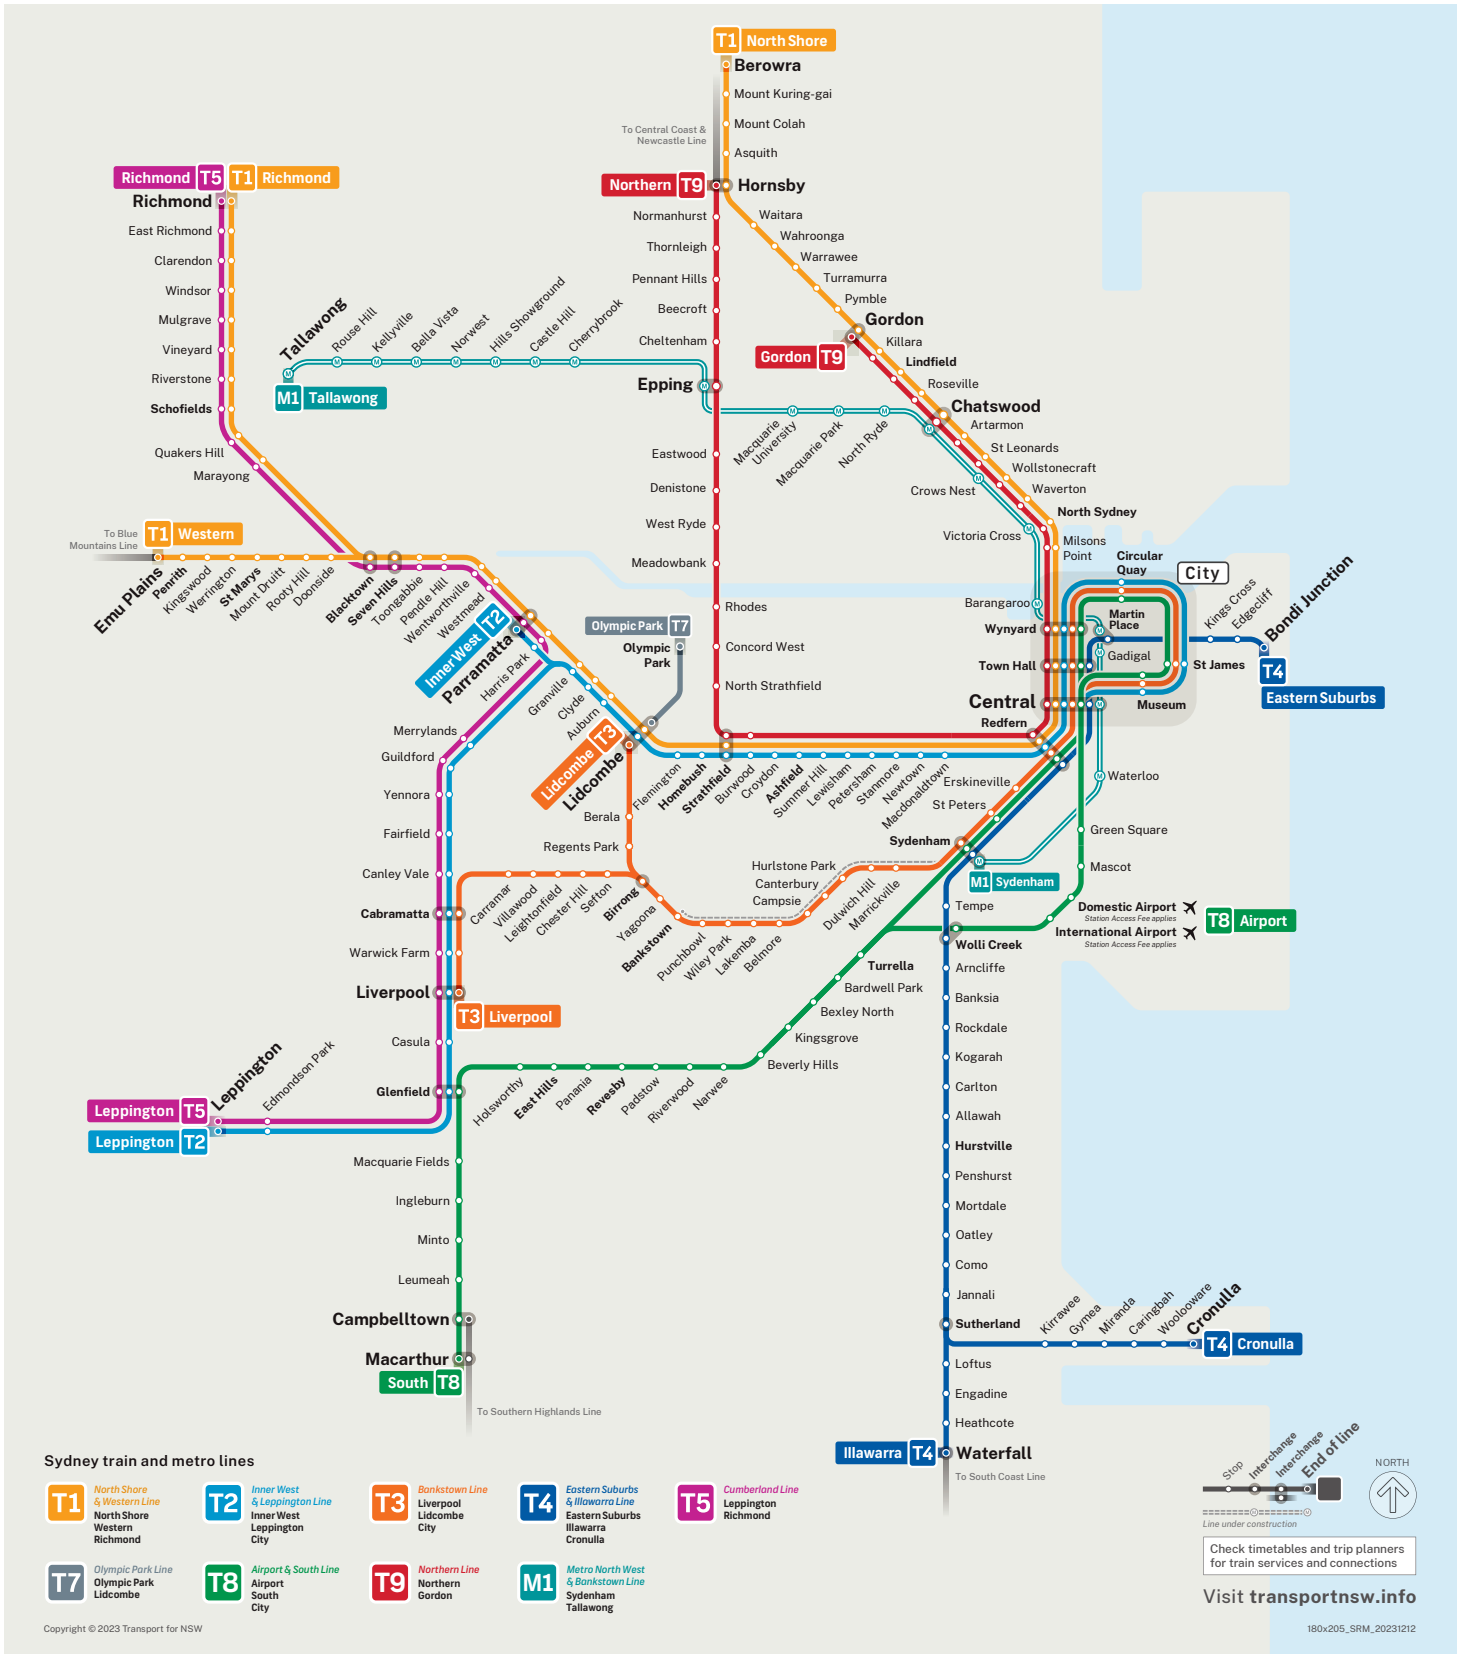

Sydney rail network

transportnsw.info